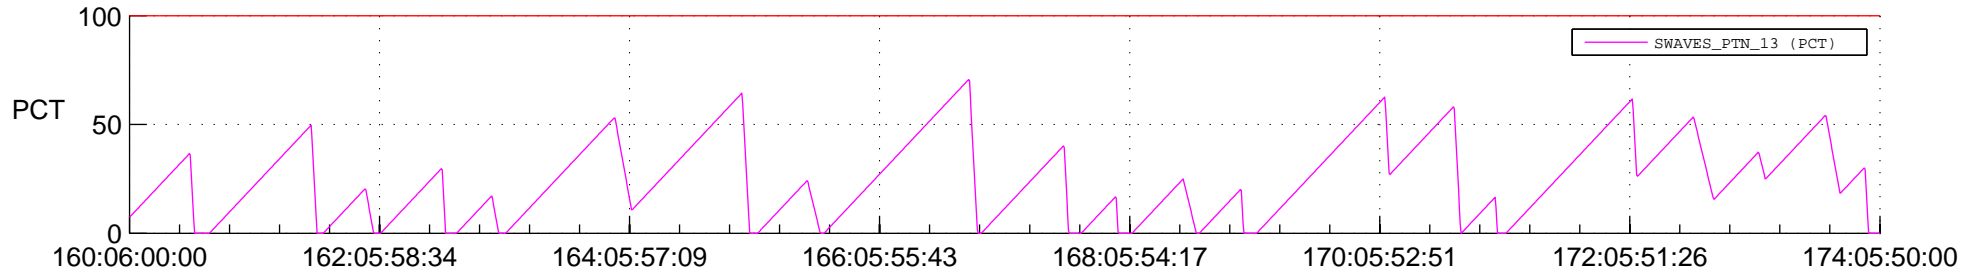

STEREO AHEAD SSR PCT Full Prediction

SWAVES_Percent_Full_Prediction

IMPACT_Percent_Full_Prediction

PLASTIC_Percent_Full_Prediction

Spacecraft_DownLink_Rate