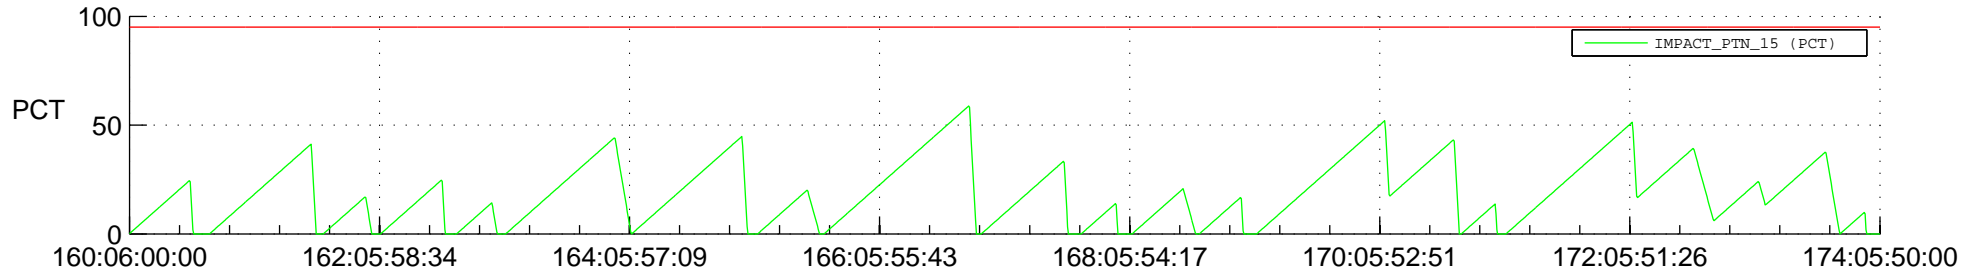

STEREO AHEAD SSR PCT Full Prediction

SWAVES_Percent_Full_Prediction

IMPACT_Percent_Full_Prediction

PLASTIC_Percent_Full_Prediction

Spacecraft_DownLink_Rate