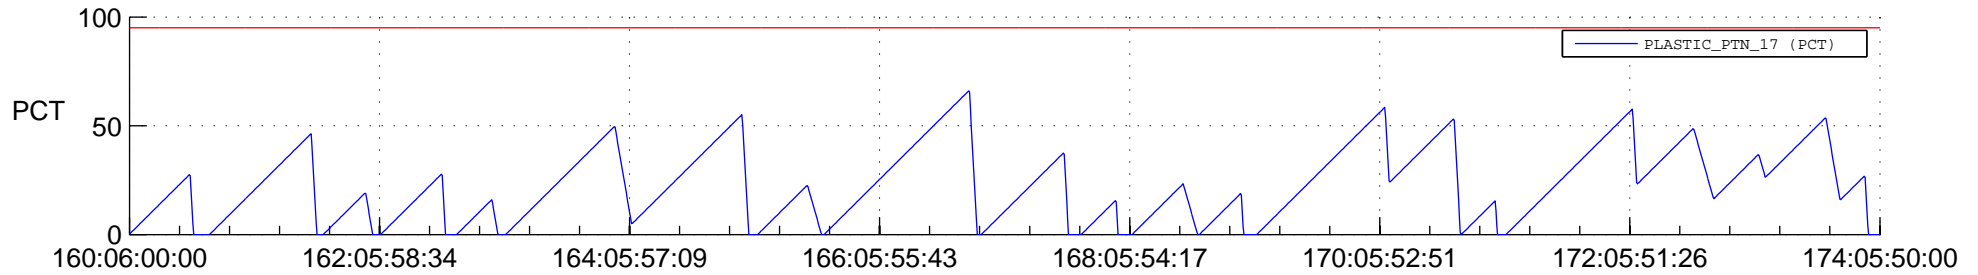

STEREO AHEAD SSR PCT Full Prediction

SWAVES_Percent_Full_Prediction

IMPACT_Percent_Full_Prediction

PLASTIC_Percent_Full_Prediction

Spacecraft_DownLink_Rate