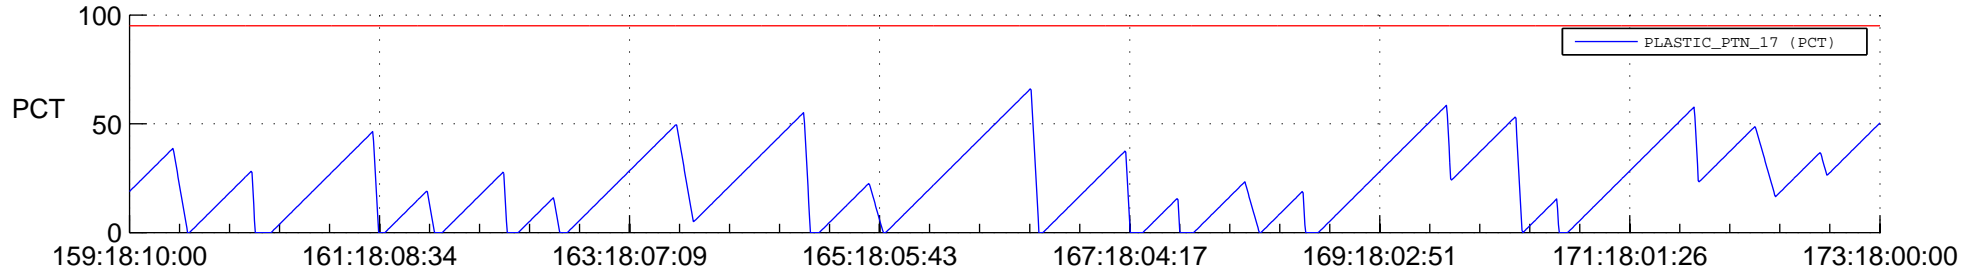

PLASTIC_Percent_Full_Prediction