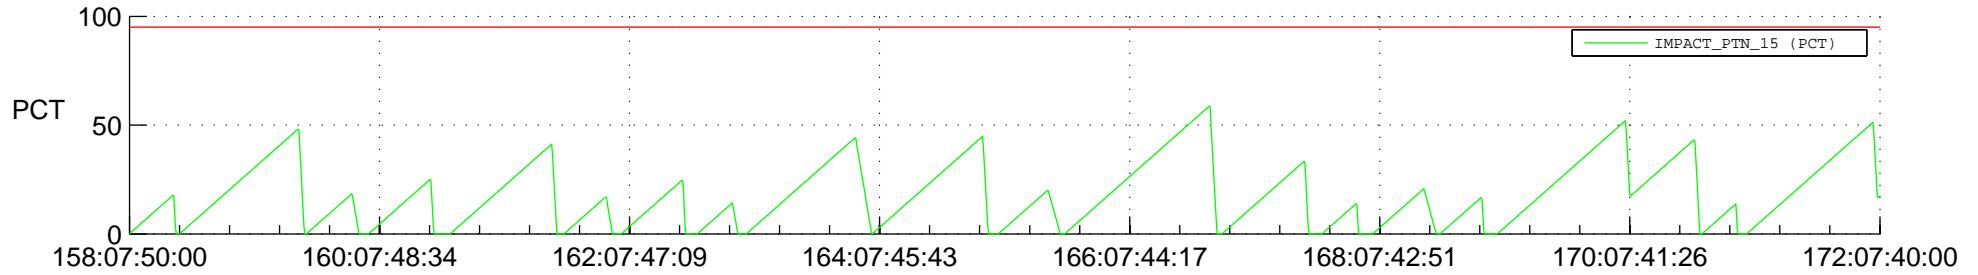

STEREO AHEAD SSR PCT Full Prediction

SWAVES_Percent_Full_Prediction

IMPACT_Percent_Full_Prediction

PLASTIC_Percent_Full_Prediction

Spacecraft_DownLink_Rate