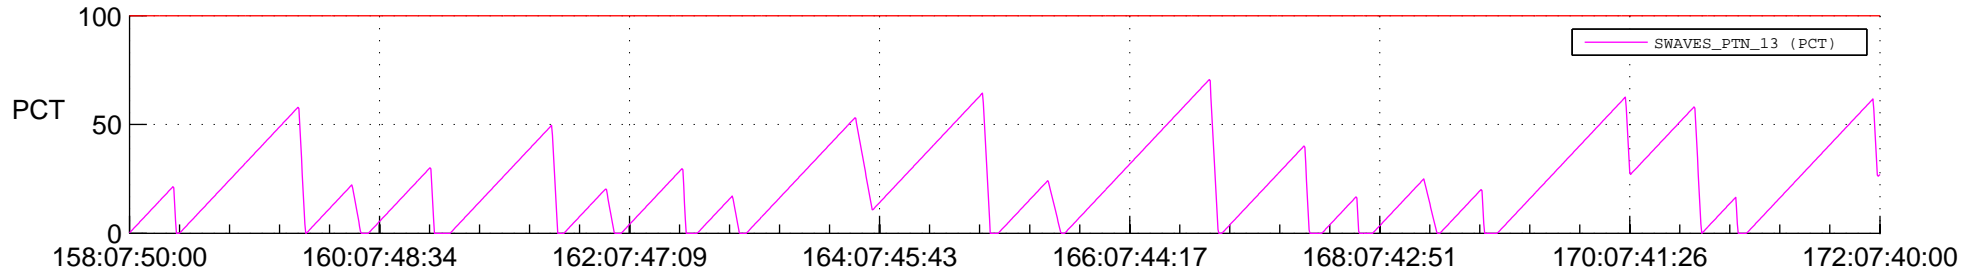

STEREO AHEAD SSR PCT Full Prediction

SWAVES_Percent_Full_Prediction

IMPACT_Percent_Full_Prediction

PLASTIC_Percent_Full_Prediction

Spacecraft_DownLink_Rate