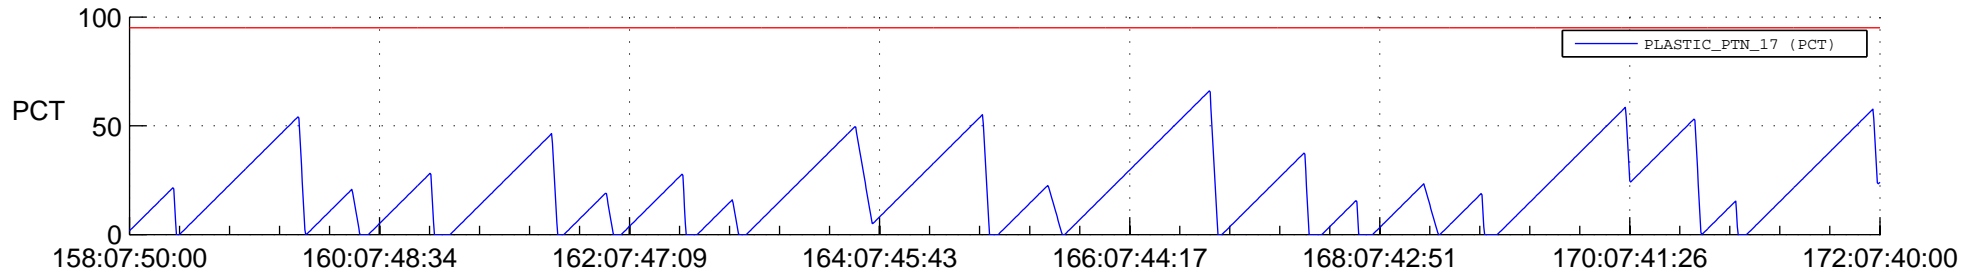

STEREO AHEAD SSR PCT Full Prediction

SWAVES_Percent_Full_Prediction

IMPACT_Percent_Full_Prediction

PLASTIC_Percent_Full_Prediction

Spacecraft_DownLink_Rate