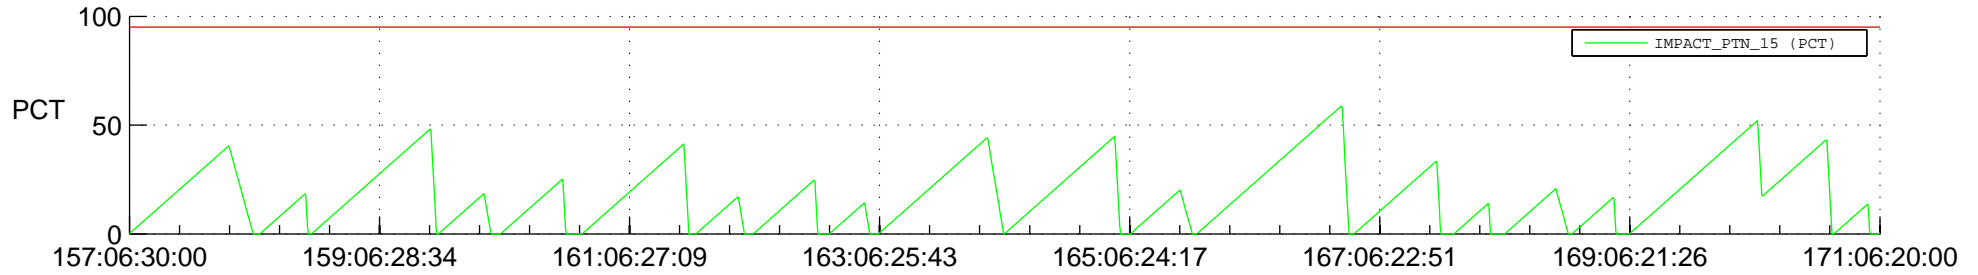

IMPACT_Percent_Full_Prediction