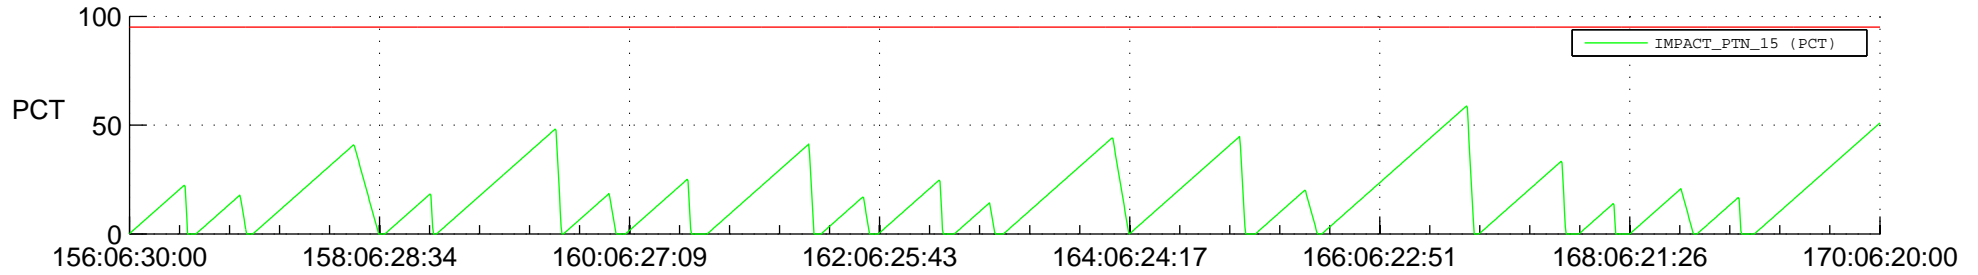

STEREO AHEAD SSR PCT Full Prediction

SWAVES_Percent_Full_Prediction

IMPACT_Percent_Full_Prediction

PLASTIC_Percent_Full_Prediction

Spacecraft_DownLink_Rate