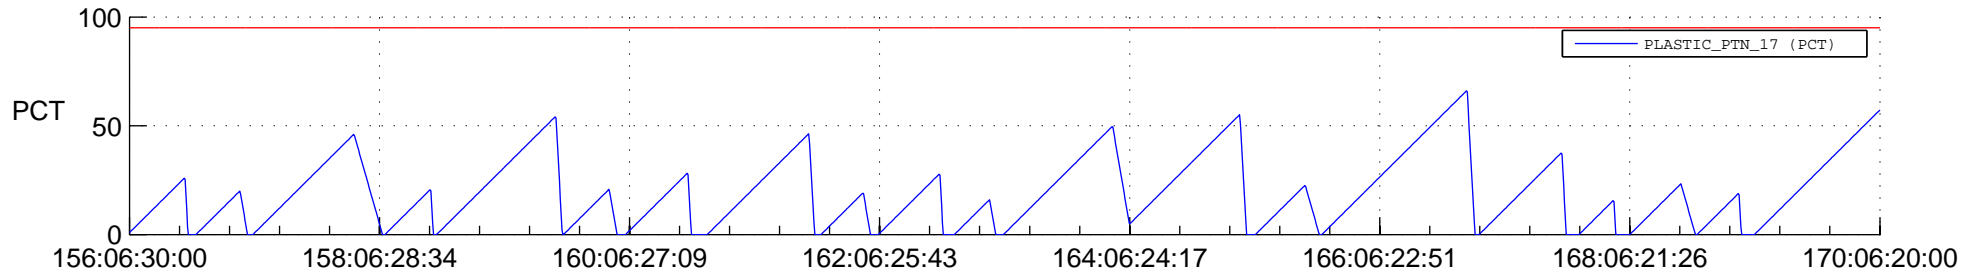

STEREO AHEAD SSR PCT Full Prediction

SWAVES_Percent_Full_Prediction

IMPACT_Percent_Full_Prediction

PLASTIC_Percent_Full_Prediction

Spacecraft_DownLink_Rate