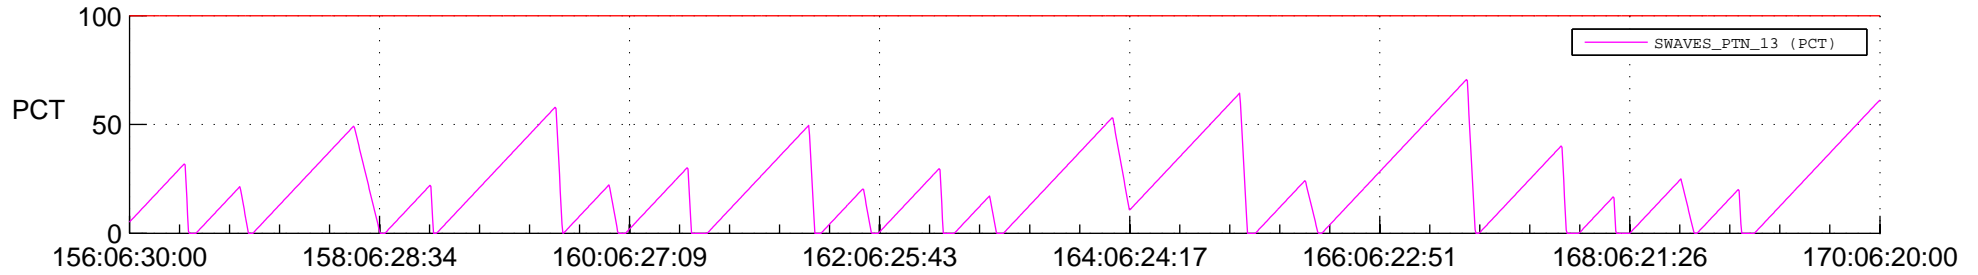

STEREO AHEAD SSR PCT Full Prediction

SWAVES_Percent_Full_Prediction

IMPACT_Percent_Full_Prediction

PLASTIC_Percent_Full_Prediction

Spacecraft_DownLink_Rate