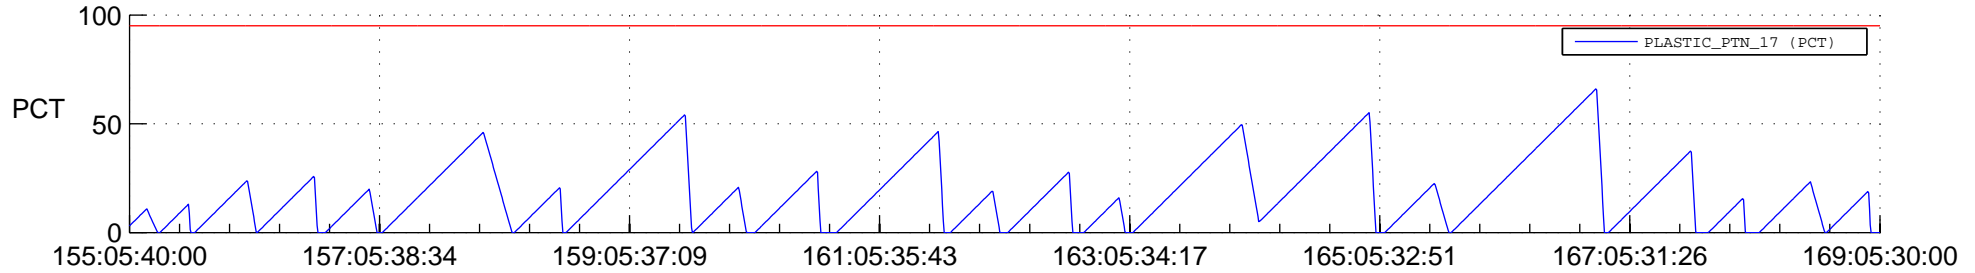

STEREO AHEAD SSR PCT Full Prediction

SWAVES_Percent_Full_Prediction

IMPACT_Percent_Full_Prediction

PLASTIC_Percent_Full_Prediction

Spacecraft_DownLink_Rate