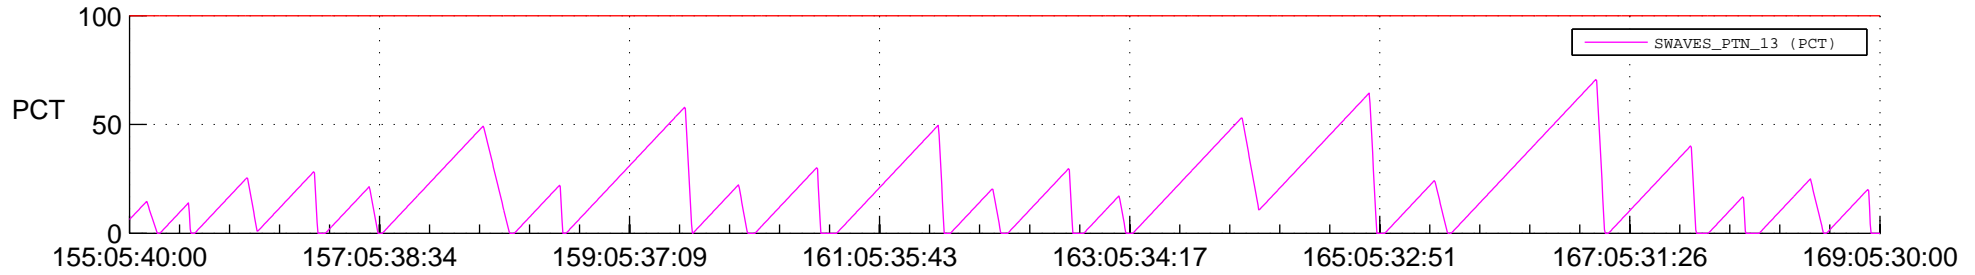

STEREO AHEAD SSR PCT Full Prediction

SWAVES_Percent_Full_Prediction

IMPACT_Percent_Full_Prediction

PLASTIC_Percent_Full_Prediction

Spacecraft_DownLink_Rate