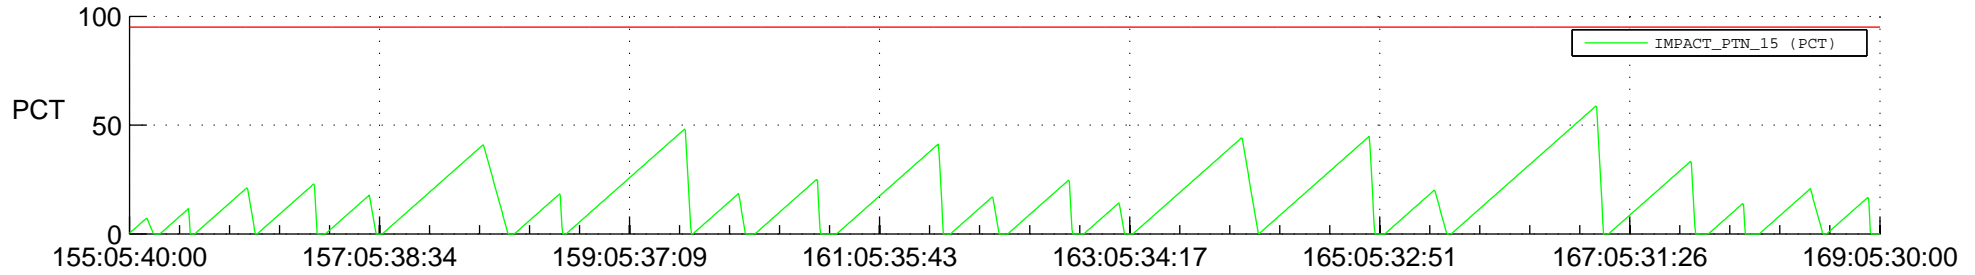

STEREO AHEAD SSR PCT Full Prediction

SWAVES_Percent_Full_Prediction

IMPACT_Percent_Full_Prediction

PLASTIC_Percent_Full_Prediction

Spacecraft_DownLink_Rate