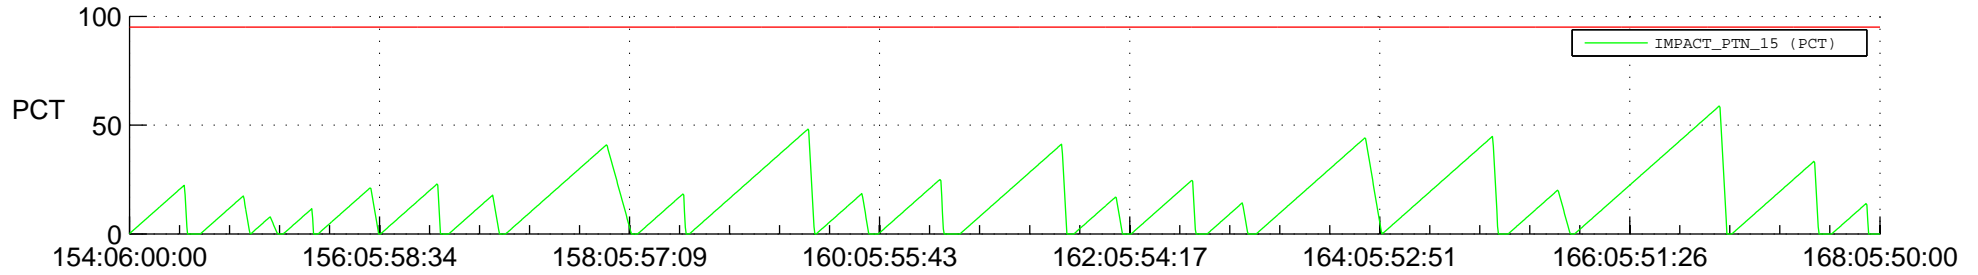

STEREO AHEAD SSR PCT Full Prediction

SWAVES_Percent_Full_Prediction

IMPACT_Percent_Full_Prediction

PLASTIC_Percent_Full_Prediction

Spacecraft_DownLink_Rate

Ground Time (2018:154:06:00:00.000 -2018:168:05:50:00.000)