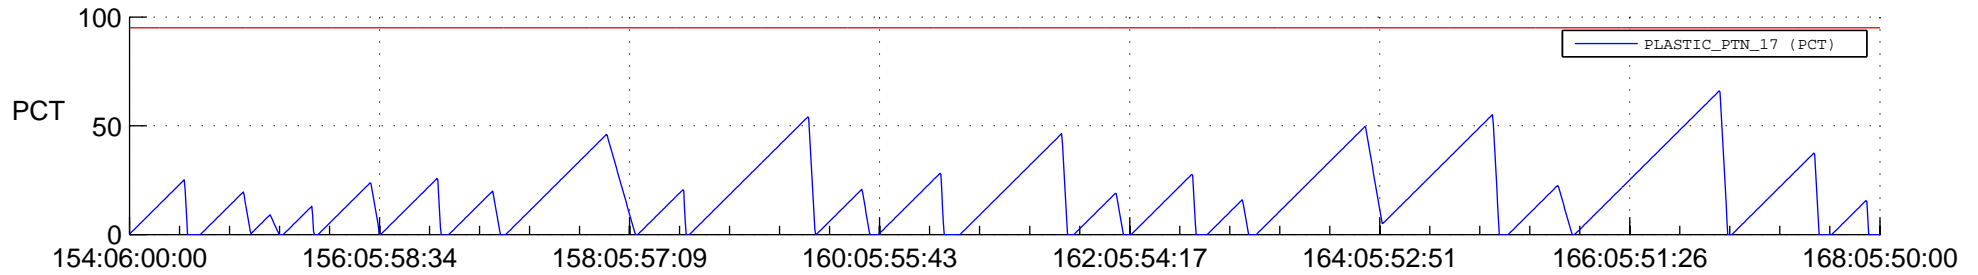

STEREO AHEAD SSR PCT Full Prediction

SWAVES_Percent_Full_Prediction

IMPACT_Percent_Full_Prediction

PLASTIC_Percent_Full_Prediction

Spacecraft_DownLink_Rate

Ground Time (2018:154:06:00:00.000 -2018:168:05:50:00.000)