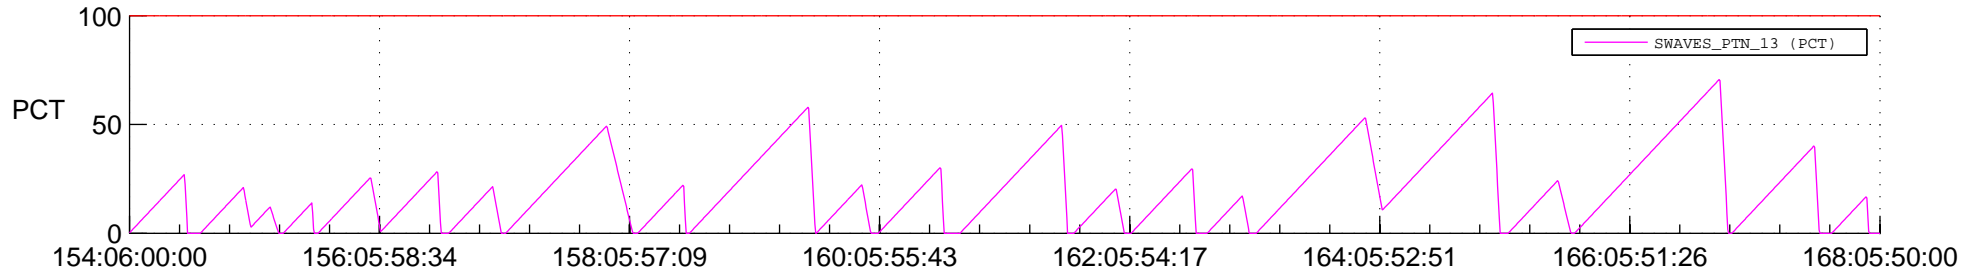

STEREO AHEAD SSR PCT Full Prediction

SWAVES_Percent_Full_Prediction

IMPACT_Percent_Full_Prediction

PLASTIC_Percent_Full_Prediction

Spacecraft_DownLink_Rate

Ground Time (2018:154:06:00:00.000 -2018:168:05:50:00.000)