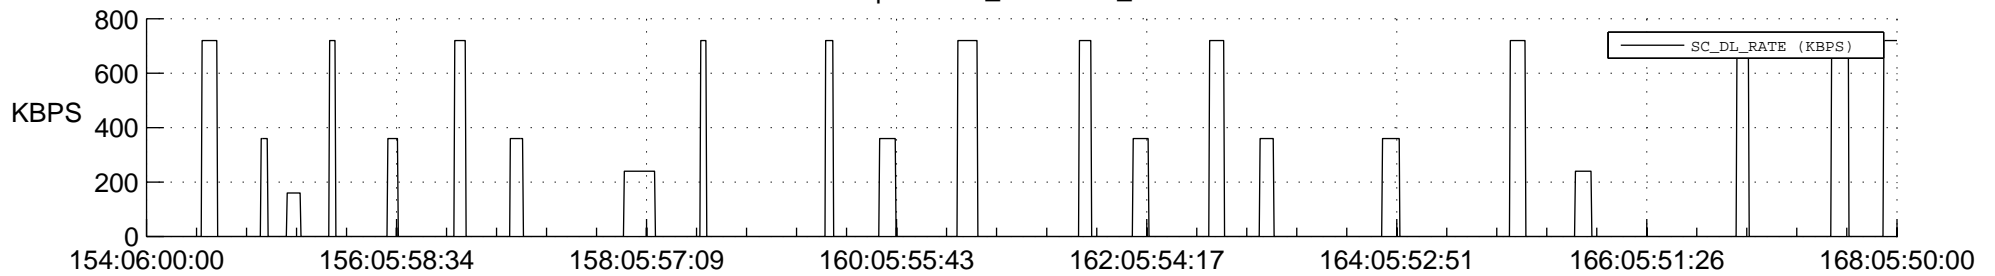

STEREO AHEAD SSR PCT Full Prediction

SWAVES_Percent_Full_Prediction

IMPACT_Percent_Full_Prediction

PLASTIC_Percent_Full_Prediction

Spacecraft_DownLink_Rate

Ground Time (2018:154:06:00:00.000 -2018:168:05:50:00.000)