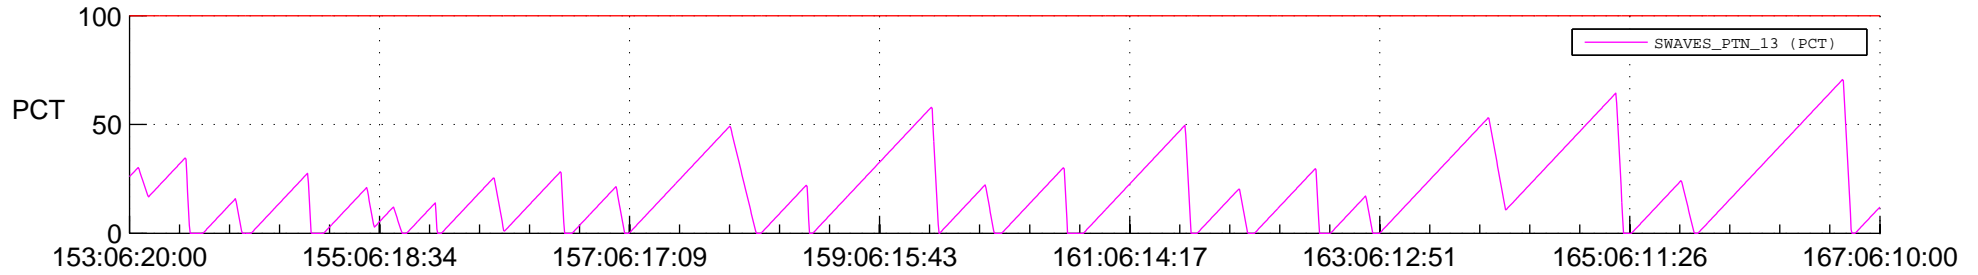

STEREO AHEAD SSR PCT Full Prediction

SWAVES_Percent_Full_Prediction

IMPACT_Percent_Full_Prediction

PLASTIC_Percent_Full_Prediction

Spacecraft_DownLink_Rate

Ground Time (2018:153:06:20:00.000 -2018:167:06:10:00.000)