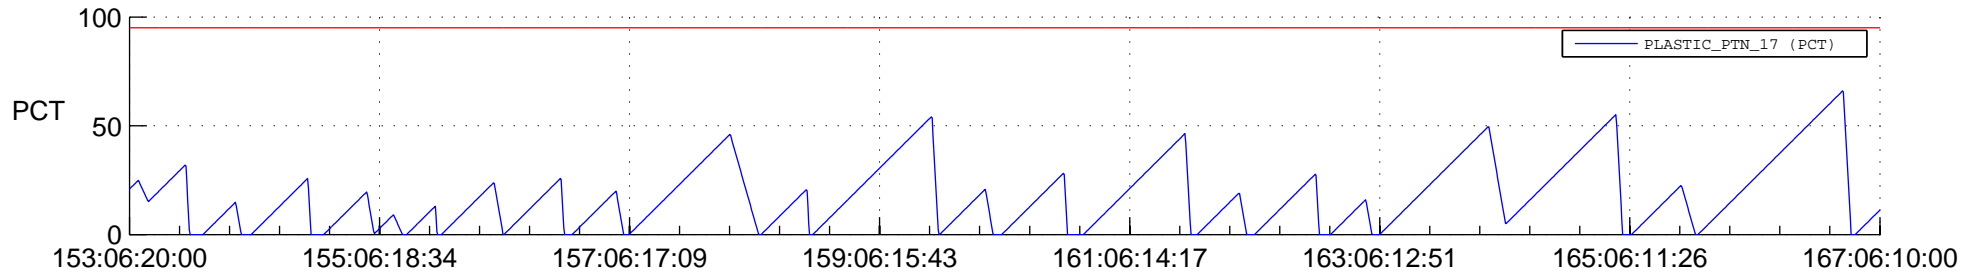

STEREO AHEAD SSR PCT Full Prediction

SWAVES_Percent_Full_Prediction

IMPACT_Percent_Full_Prediction

PLASTIC_Percent_Full_Prediction

Spacecraft_DownLink_Rate

Ground Time (2018:153:06:20:00.000 -2018:167:06:10:00.000)