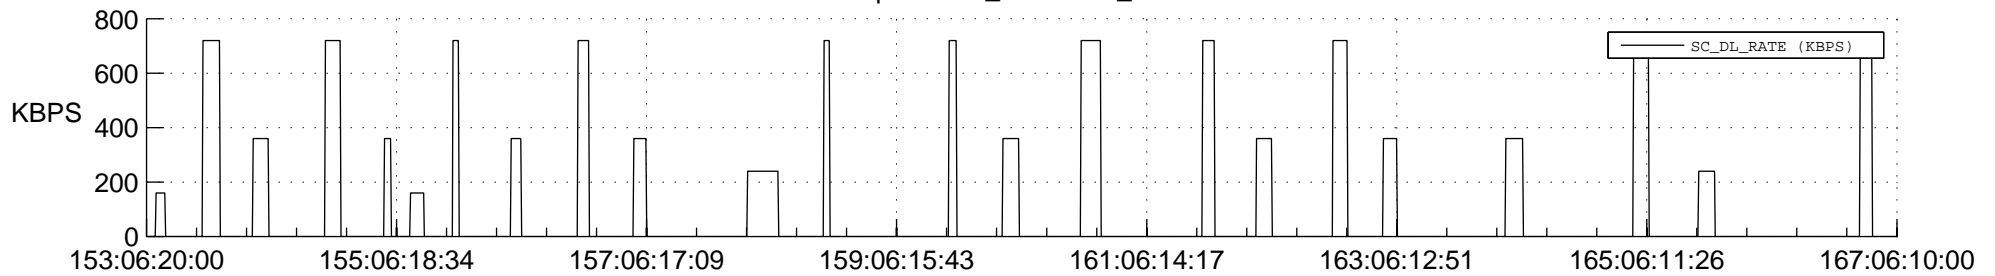

STEREO AHEAD SSR PCT Full Prediction

SWAVES_Percent_Full_Prediction

IMPACT_Percent_Full_Prediction

PLASTIC_Percent_Full_Prediction

Spacecraft_DownLink_Rate

Ground Time (2018:153:06:20:00.000 -2018:167:06:10:00.000)