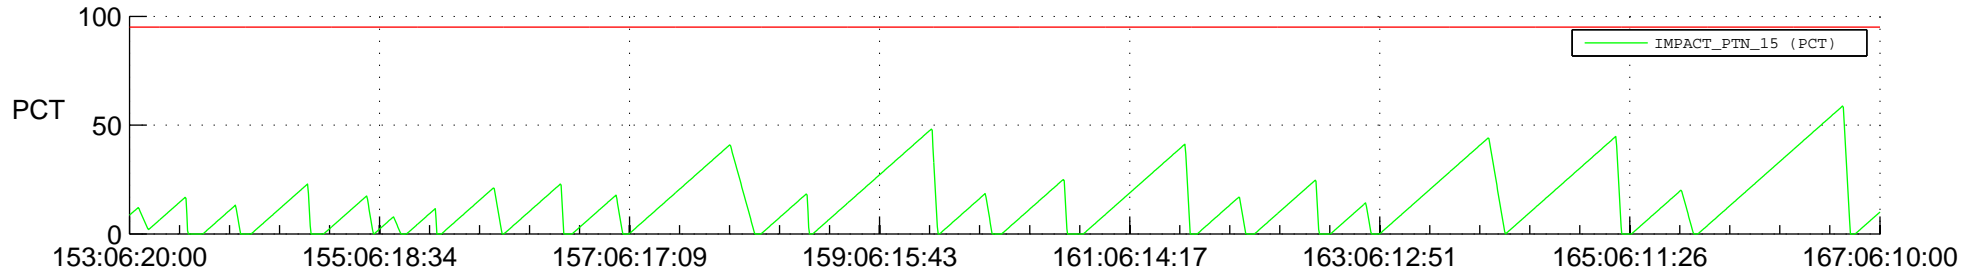

STEREO AHEAD SSR PCT Full Prediction

SWAVES_Percent_Full_Prediction

IMPACT_Percent_Full_Prediction

PLASTIC_Percent_Full_Prediction

Spacecraft_DownLink_Rate

Ground Time (2018:153:06:20:00.000 -2018:167:06:10:00.000)