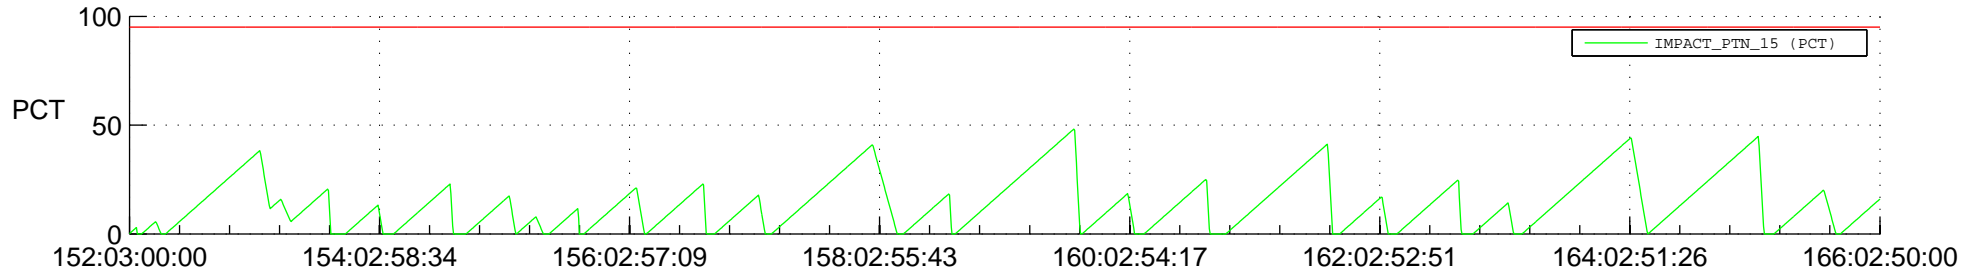

IMPACT_Percent_Full_Prediction