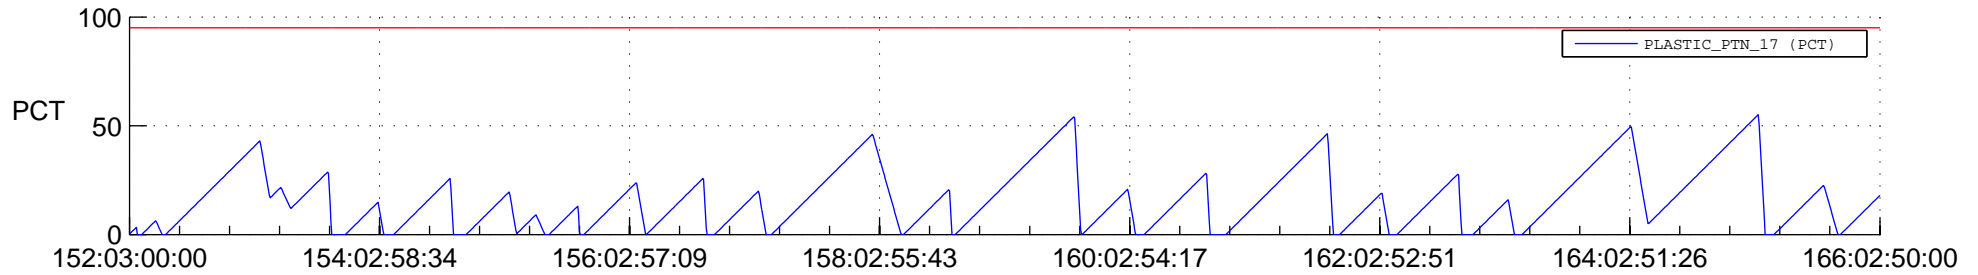

# STEREO AHEAD SSR PCT Full Prediction

## SWAVES\_Percent\_Full\_Prediction

## Spacecraft\_DownLink\_Rate

Ground Time (2018:152:03:00:00.000 -2018:166:02:50:00.000)