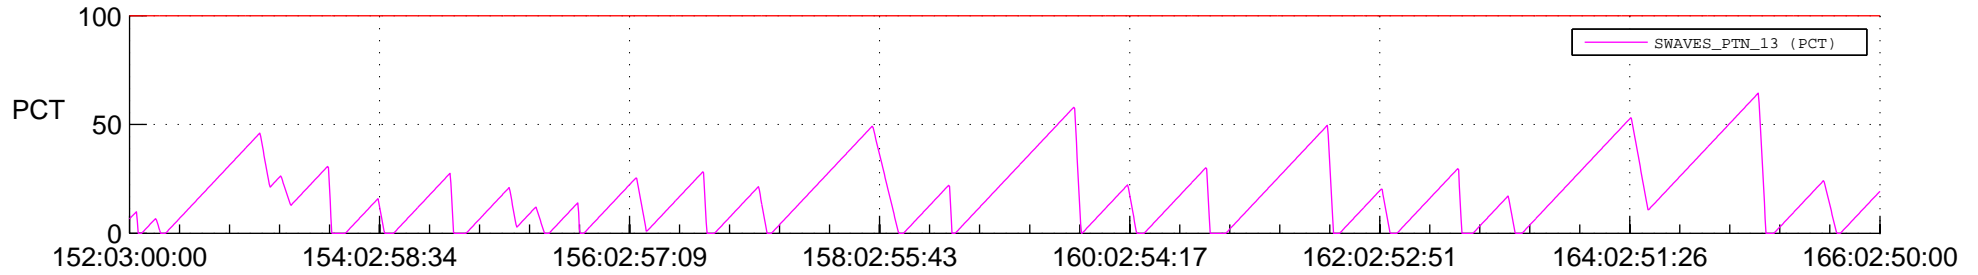

# STEREO AHEAD SSR PCT Full Prediction

## SWAVES\_Percent\_Full\_Prediction

## Spacecraft\_DownLink\_Rate

Ground Time (2018:152:03:00:00.000 -2018:166:02:50:00.000)