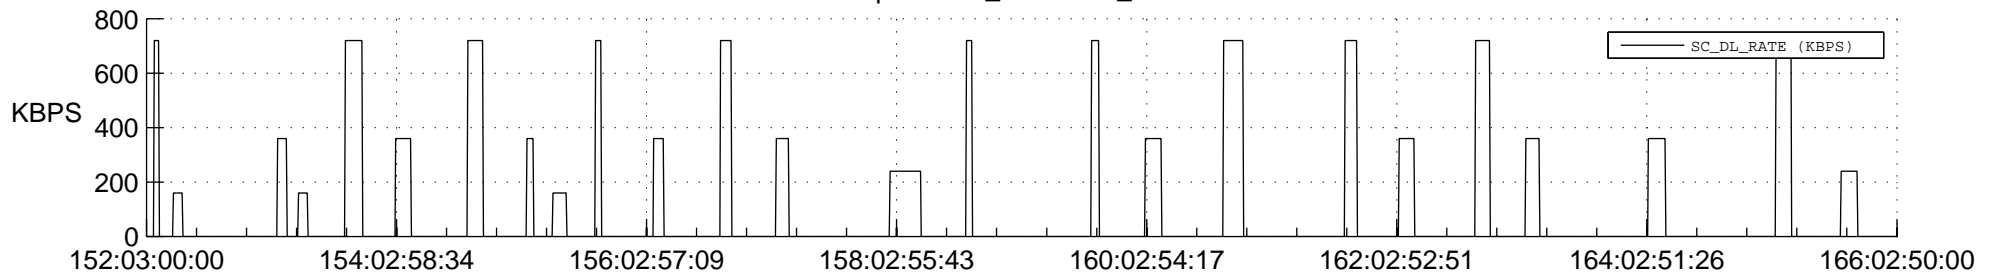

## Spacecraft\_DownLink\_Rate

Ground Time (2018:152:03:00:00.000 -2018:166:02:50:00.000)