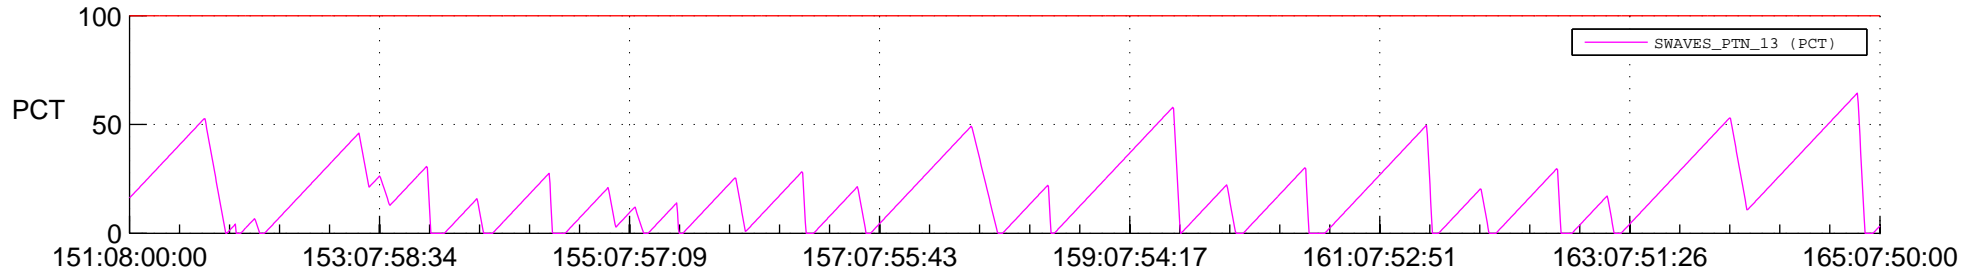

## SWAVES\_Percent\_Full\_Prediction

## Spacecraft\_DownLink\_Rate

Ground Time (2018:151:08:00:00.000 -2018:165:07:50:00.000)