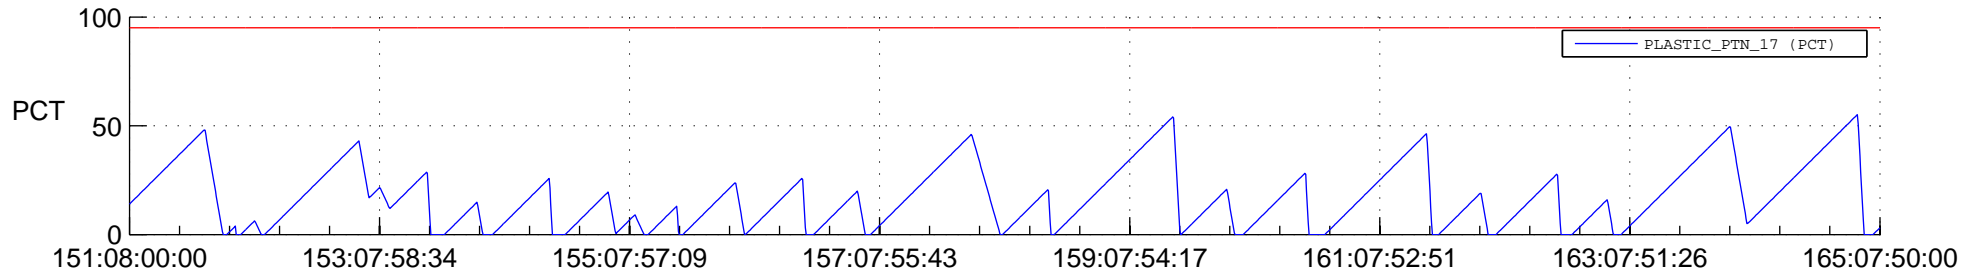

# STEREO AHEAD SSR PCT Full Prediction

## SWAVES\_Percent\_Full\_Prediction

## Spacecraft\_DownLink\_Rate

Ground Time (2018:151:08:00:00.000 -2018:165:07:50:00.000)