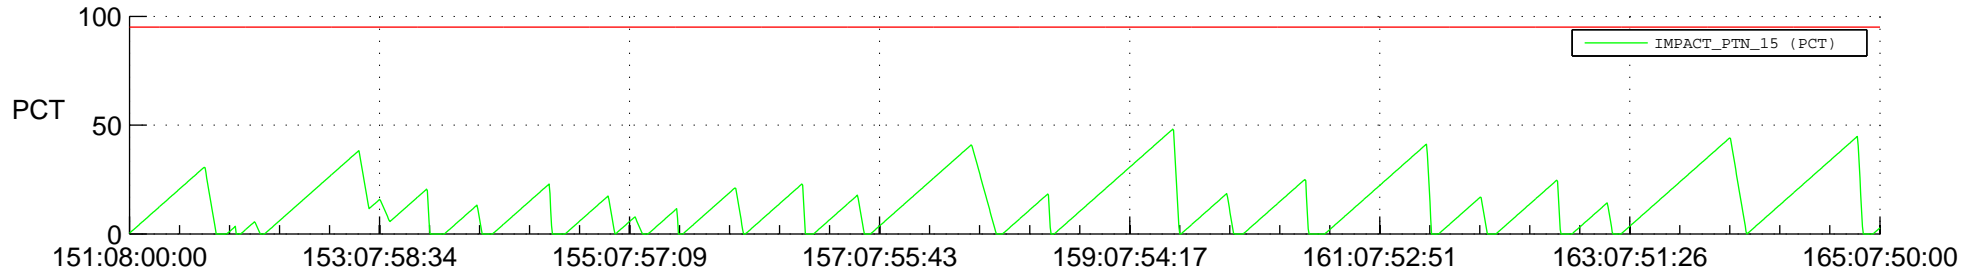

IMPACT_Percent_Full_Prediction