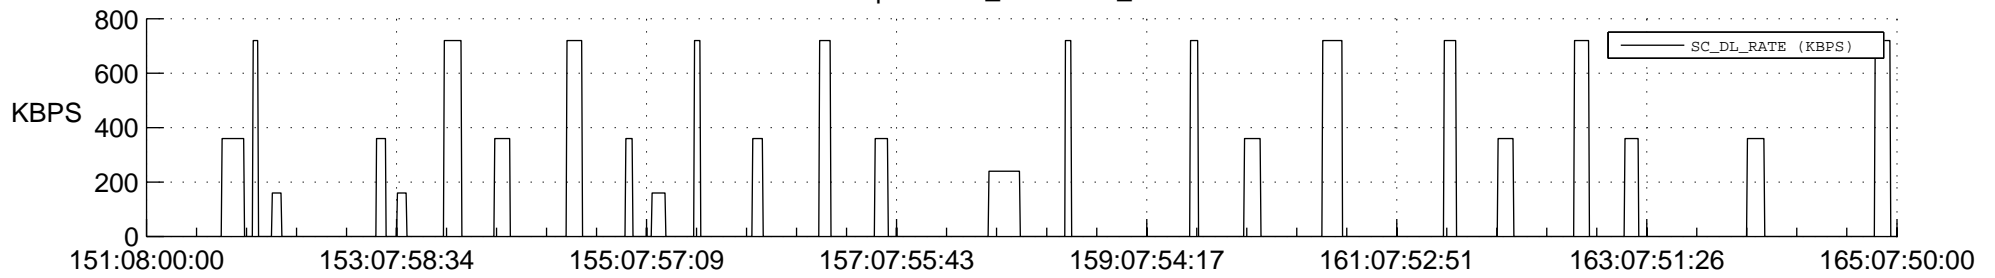

## Spacecraft\_DownLink\_Rate

Ground Time (2018:151:08:00:00.000 -2018:165:07:50:00.000)