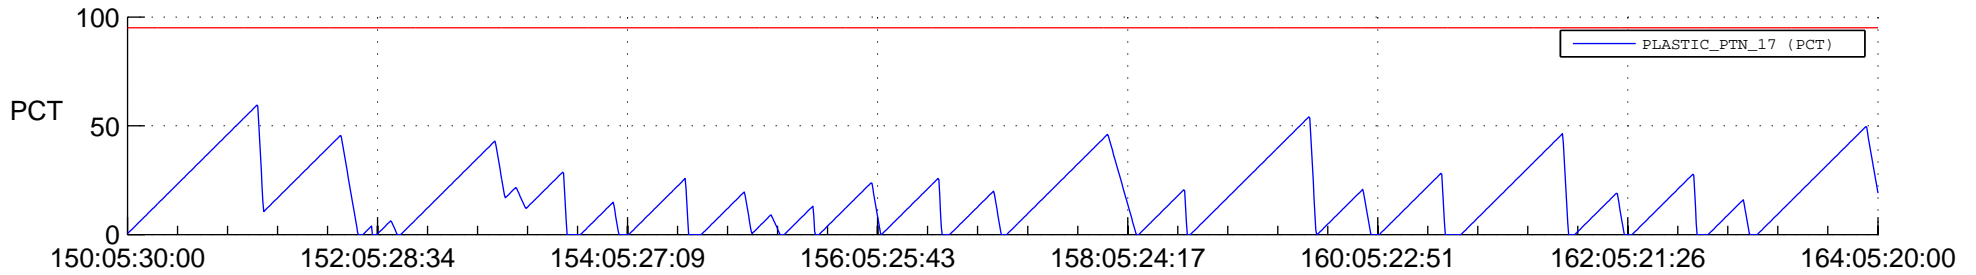

STEREO AHEAD SSR PCT Full Prediction

SWAVES_Percent_Full_Prediction

IMPACT_Percent_Full_Prediction

PLASTIC_Percent_Full_Prediction

Spacecraft_DownLink_Rate

Ground Time (2018:150:05:30:00.000 -2018:164:05:20:00.000)