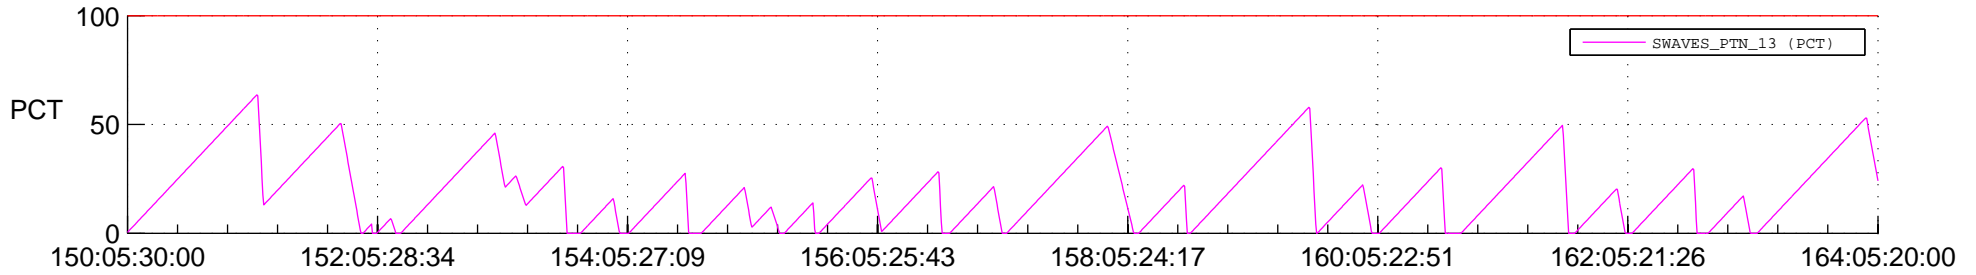

STEREO AHEAD SSR PCT Full Prediction

SWAVES_Percent_Full_Prediction

IMPACT_Percent_Full_Prediction

PLASTIC_Percent_Full_Prediction

Spacecraft_DownLink_Rate

Ground Time (2018:150:05:30:00.000 -2018:164:05:20:00.000)