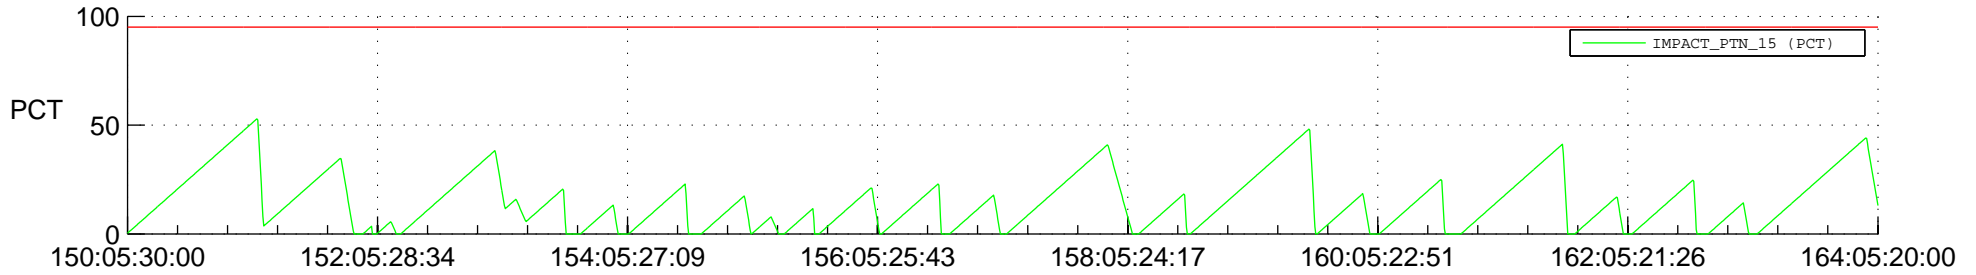

STEREO AHEAD SSR PCT Full Prediction

SWAVES_Percent_Full_Prediction

IMPACT_Percent_Full_Prediction

PLASTIC_Percent_Full_Prediction

Spacecraft_DownLink_Rate

Ground Time (2018:150:05:30:00.000 -2018:164:05:20:00.000)