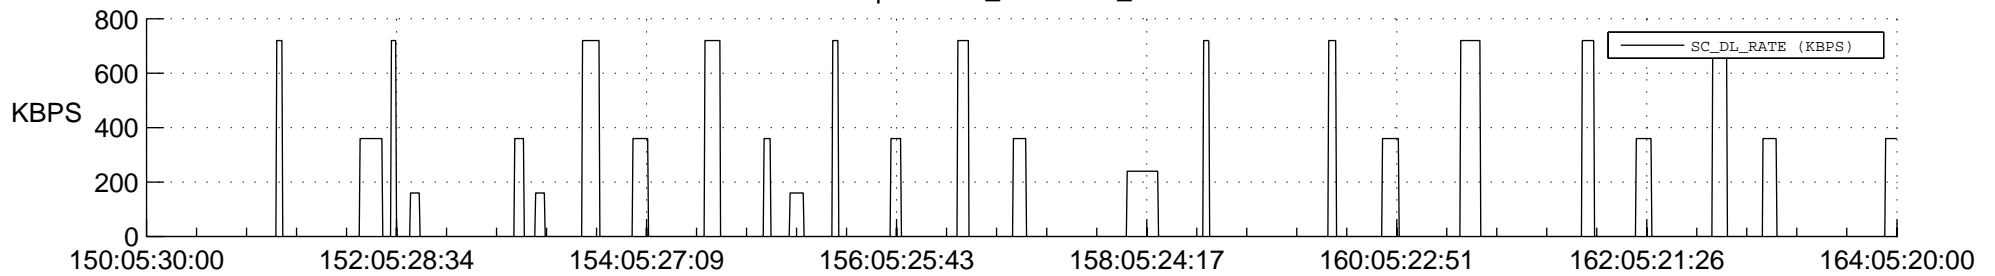

STEREO AHEAD SSR PCT Full Prediction

SWAVES_Percent_Full_Prediction

IMPACT_Percent_Full_Prediction

PLASTIC_Percent_Full_Prediction

Spacecraft_DownLink_Rate

Ground Time (2018:150:05:30:00.000 -2018:164:05:20:00.000)