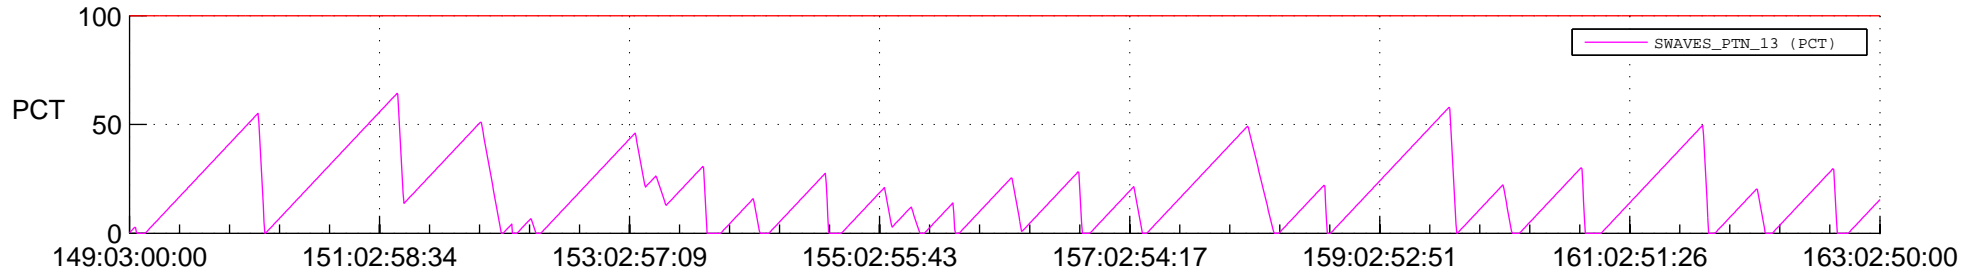

STEREO AHEAD SSR PCT Full Prediction

SWAVES_Percent_Full_Prediction

IMPACT_Percent_Full_Prediction

PLASTIC_Percent_Full_Prediction

Spacecraft_DownLink_Rate