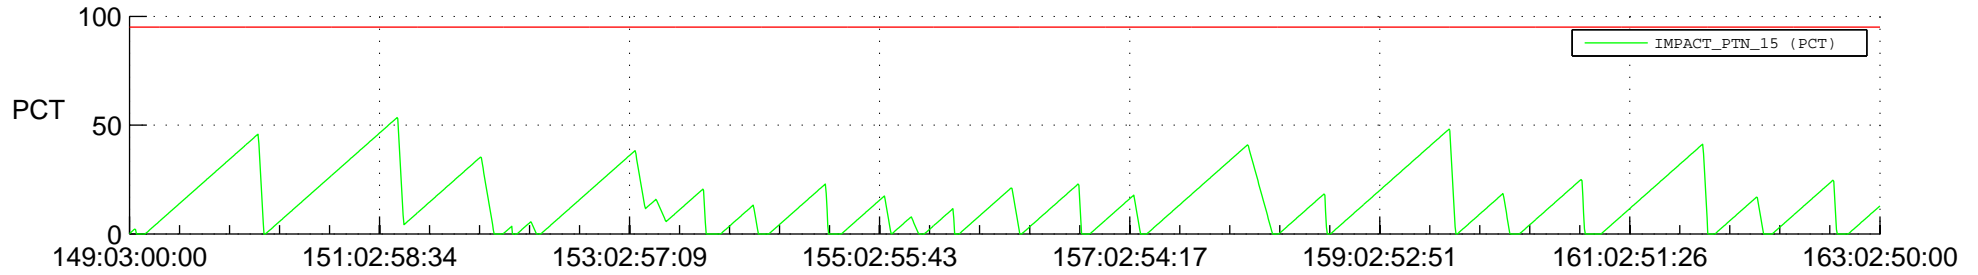

STEREO AHEAD SSR PCT Full Prediction

SWAVES_Percent_Full_Prediction

IMPACT_Percent_Full_Prediction

PLASTIC_Percent_Full_Prediction

Spacecraft_DownLink_Rate