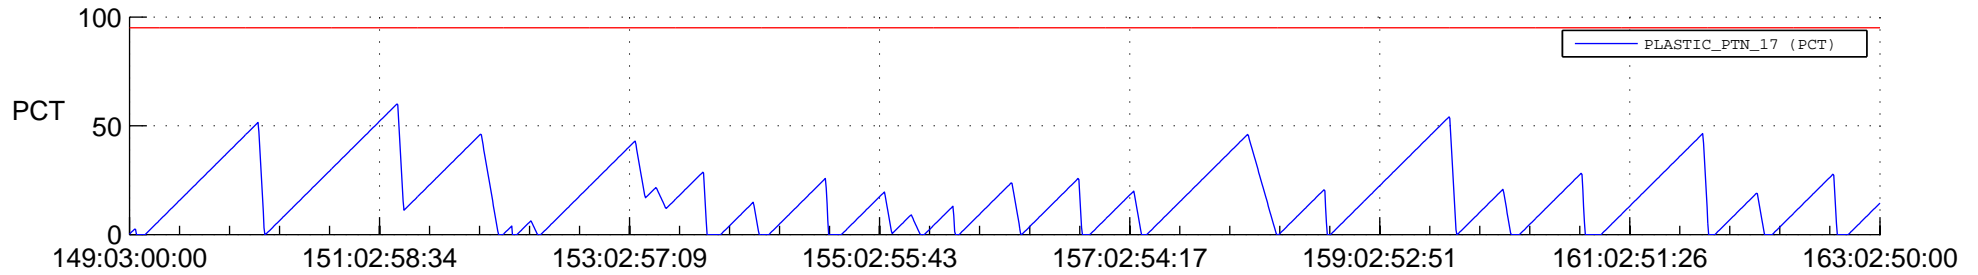

STEREO AHEAD SSR PCT Full Prediction

SWAVES_Percent_Full_Prediction

IMPACT_Percent_Full_Prediction

PLASTIC_Percent_Full_Prediction

Spacecraft_DownLink_Rate