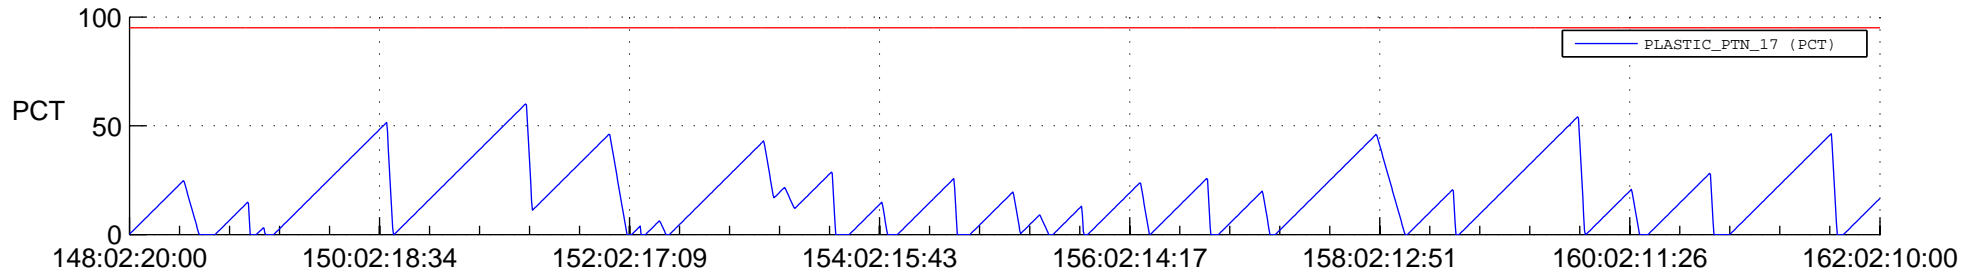

PLASTIC_Percent_Full_Prediction