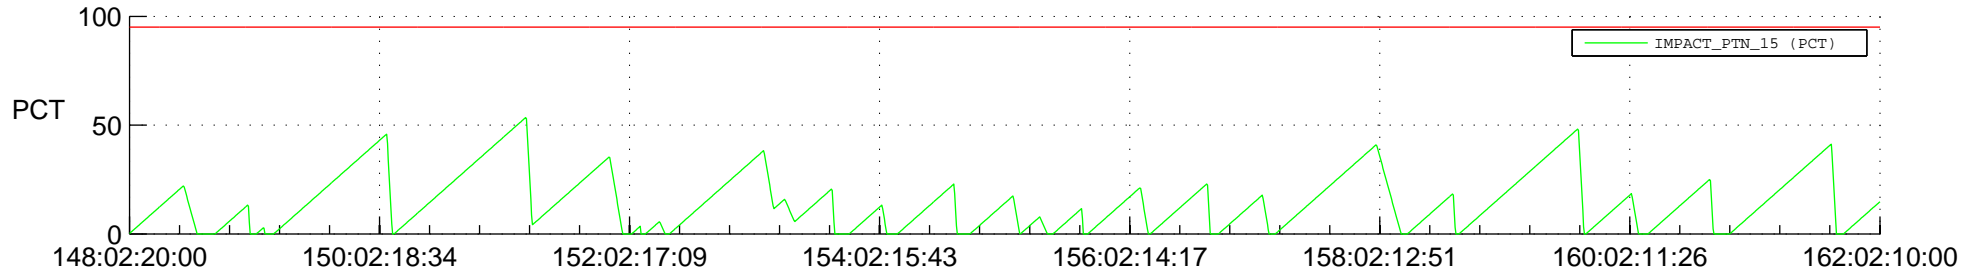

IMPACT_Percent_Full_Prediction