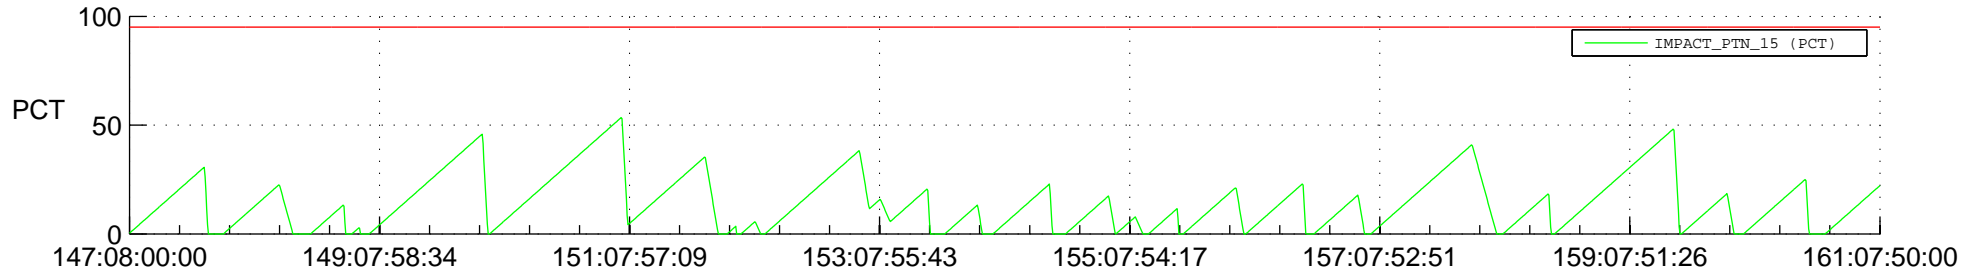

STEREO AHEAD SSR PCT Full Prediction

SWAVES_Percent_Full_Prediction

IMPACT_Percent_Full_Prediction

PLASTIC_Percent_Full_Prediction

Spacecraft_DownLink_Rate

Ground Time (2018:147:08:00:00.000 -2018:161:07:50:00.000)