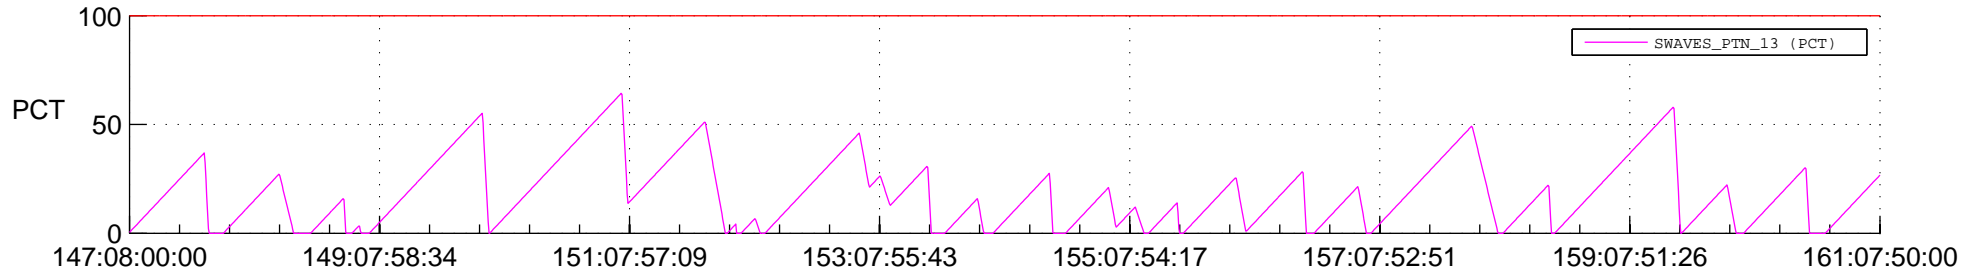

STEREO AHEAD SSR PCT Full Prediction

SWAVES_Percent_Full_Prediction

IMPACT_Percent_Full_Prediction

PLASTIC_Percent_Full_Prediction

Spacecraft_DownLink_Rate

Ground Time (2018:147:08:00:00.000 -2018:161:07:50:00.000)