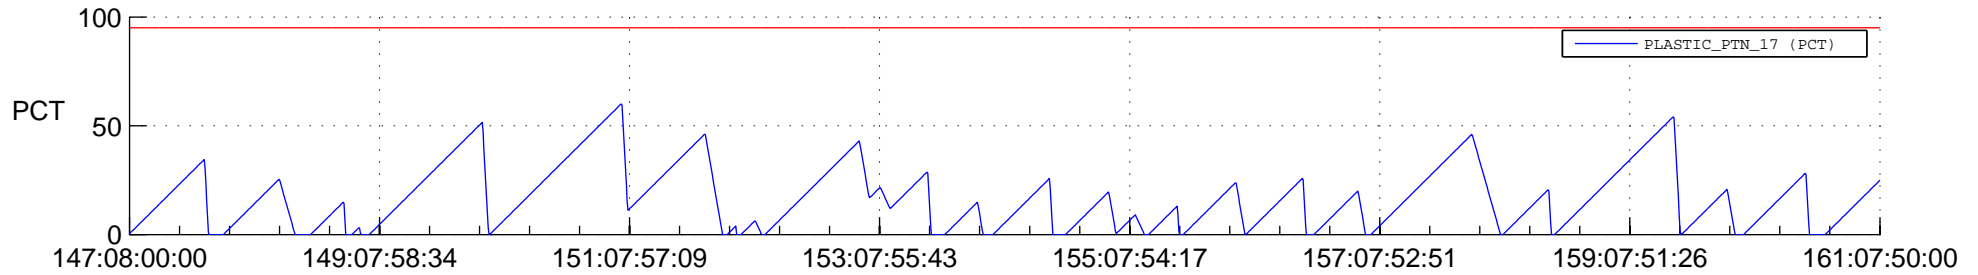

STEREO AHEAD SSR PCT Full Prediction

SWAVES_Percent_Full_Prediction

IMPACT_Percent_Full_Prediction

PLASTIC_Percent_Full_Prediction

Spacecraft_DownLink_Rate

Ground Time (2018:147:08:00:00.000 -2018:161:07:50:00.000)