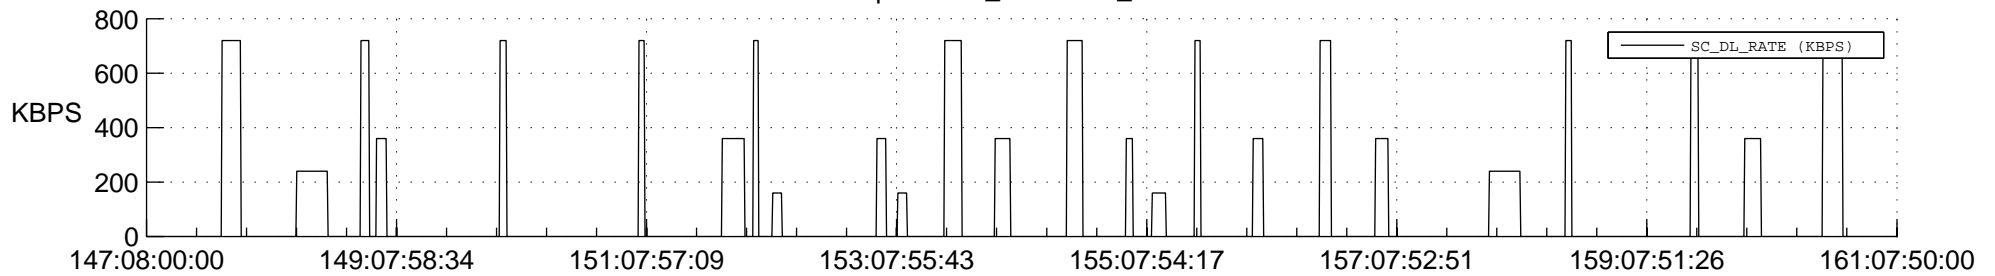

STEREO AHEAD SSR PCT Full Prediction

SWAVES_Percent_Full_Prediction

IMPACT_Percent_Full_Prediction

PLASTIC_Percent_Full_Prediction

Spacecraft_DownLink_Rate

Ground Time (2018:147:08:00:00.000 -2018:161:07:50:00.000)