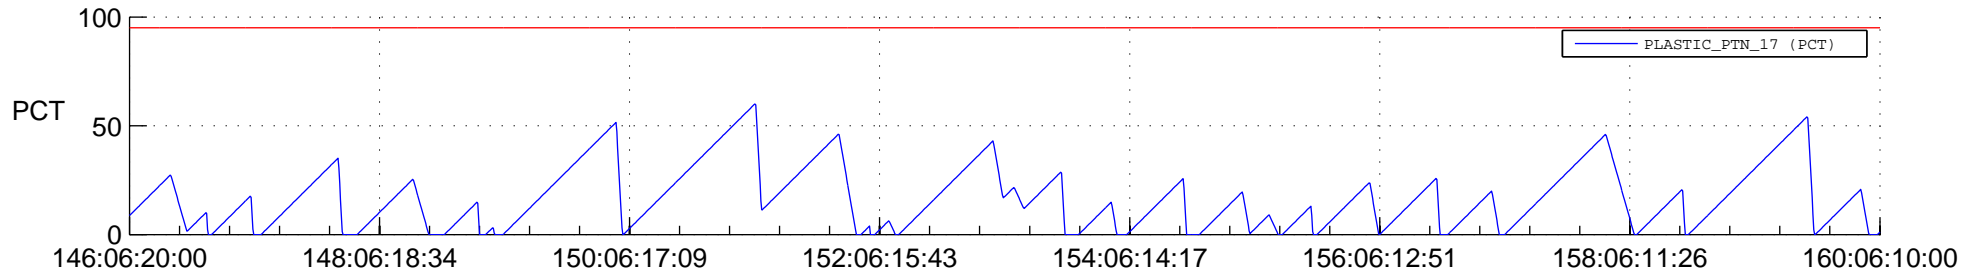

STEREO AHEAD SSR PCT Full Prediction

SWAVES_Percent_Full_Prediction

IMPACT_Percent_Full_Prediction

PLASTIC_Percent_Full_Prediction

Spacecraft_DownLink_Rate

Ground Time (2018:146:06:20:00.000 -2018:160:06:10:00.000)