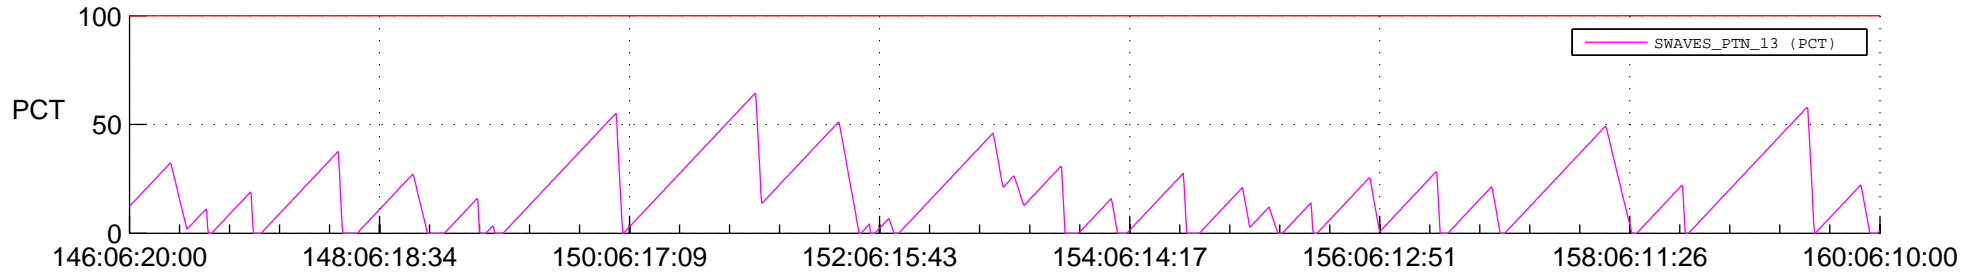

STEREO AHEAD SSR PCT Full Prediction

SWAVES_Percent_Full_Prediction

IMPACT_Percent_Full_Prediction

PLASTIC_Percent_Full_Prediction

Spacecraft_DownLink_Rate

Ground Time (2018:146:06:20:00.000 -2018:160:06:10:00.000)