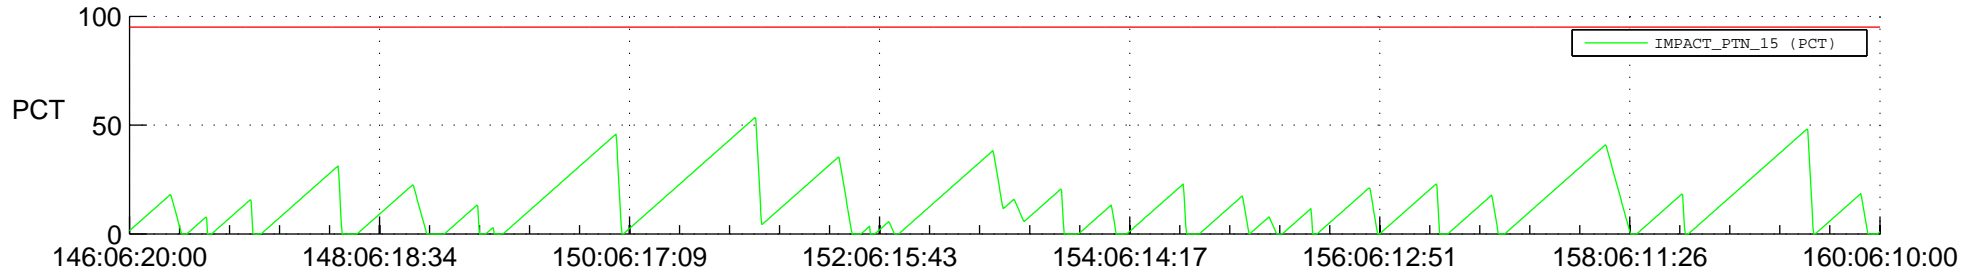

STEREO AHEAD SSR PCT Full Prediction

SWAVES_Percent_Full_Prediction

IMPACT_Percent_Full_Prediction

PLASTIC_Percent_Full_Prediction

Spacecraft_DownLink_Rate

Ground Time (2018:146:06:20:00.000 -2018:160:06:10:00.000)