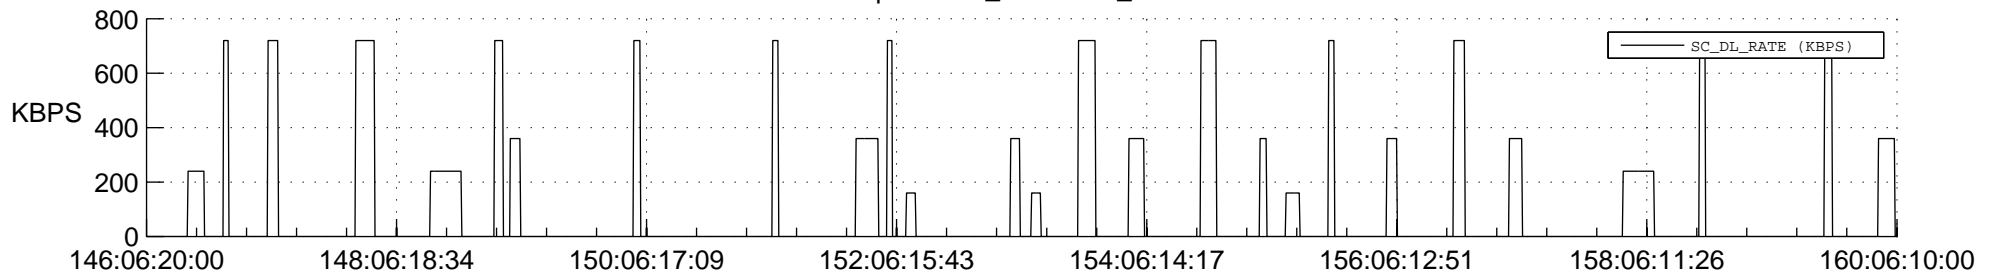

STEREO AHEAD SSR PCT Full Prediction

SWAVES_Percent_Full_Prediction

IMPACT_Percent_Full_Prediction

PLASTIC_Percent_Full_Prediction

Spacecraft_DownLink_Rate

Ground Time (2018:146:06:20:00.000 -2018:160:06:10:00.000)