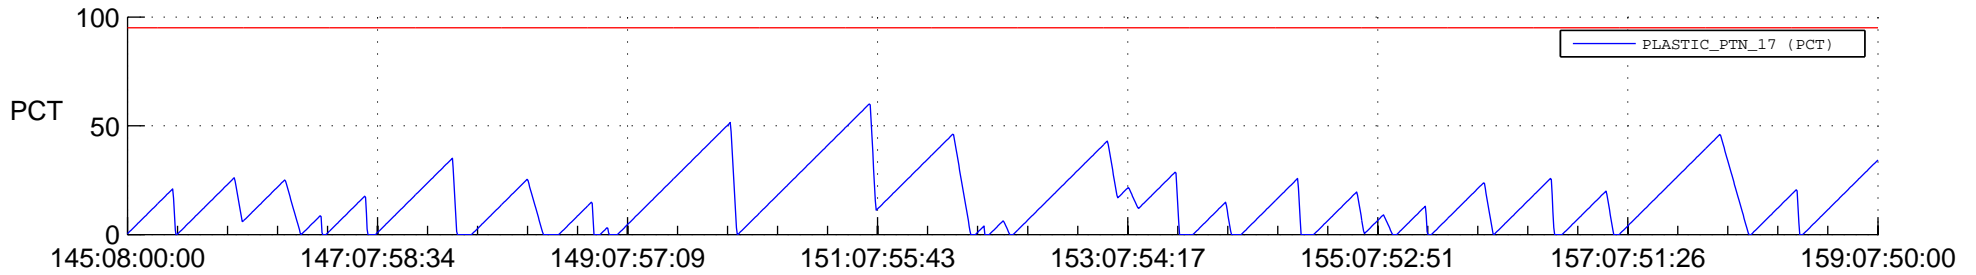

STEREO AHEAD SSR PCT Full Prediction

SWAVES_Percent_Full_Prediction

IMPACT_Percent_Full_Prediction

PLASTIC_Percent_Full_Prediction

Spacecraft_DownLink_Rate

Ground Time (2018:145:08:00:00.000 -2018:159:07:50:00.000)