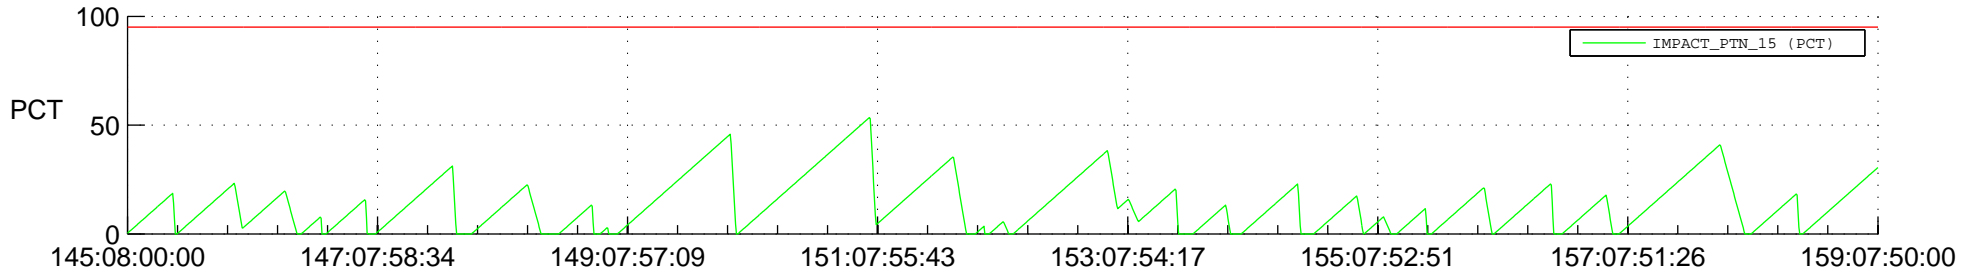

STEREO AHEAD SSR PCT Full Prediction

SWAVES_Percent_Full_Prediction

IMPACT_Percent_Full_Prediction

PLASTIC_Percent_Full_Prediction

Spacecraft_DownLink_Rate

Ground Time (2018:145:08:00:00.000 -2018:159:07:50:00.000)