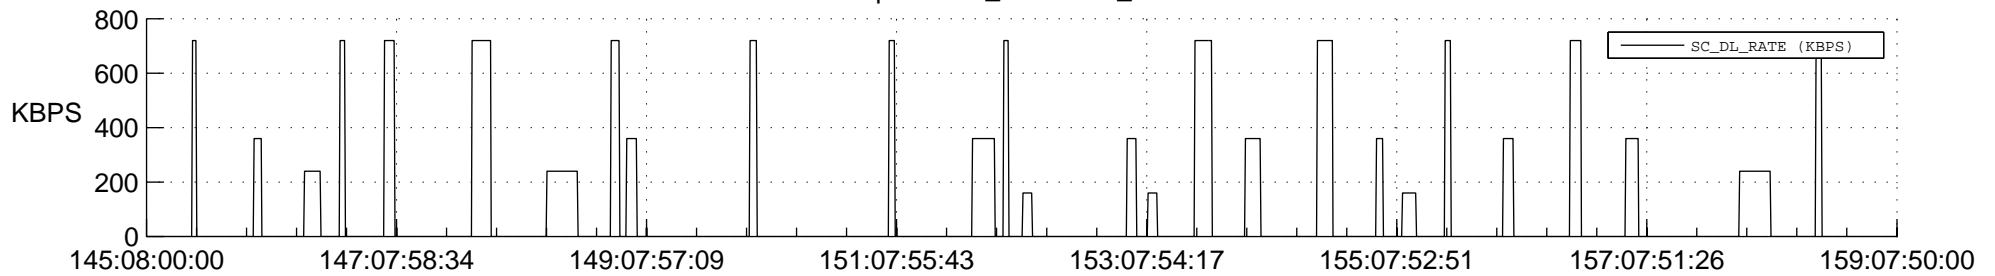

STEREO AHEAD SSR PCT Full Prediction

SWAVES_Percent_Full_Prediction

IMPACT_Percent_Full_Prediction

PLASTIC_Percent_Full_Prediction

Spacecraft_DownLink_Rate

Ground Time (2018:145:08:00:00.000 -2018:159:07:50:00.000)