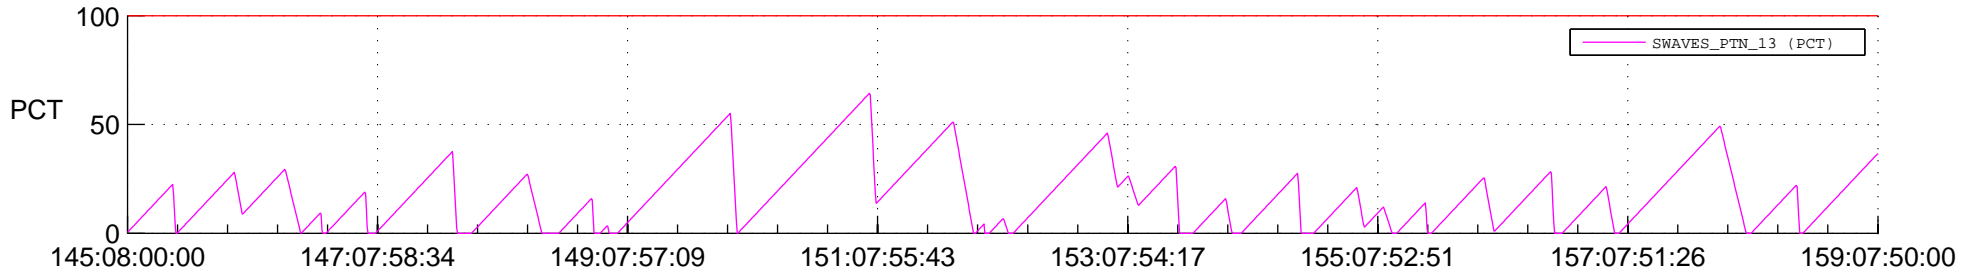

STEREO AHEAD SSR PCT Full Prediction

SWAVES_Percent_Full_Prediction

IMPACT_Percent_Full_Prediction

PLASTIC_Percent_Full_Prediction

Spacecraft_DownLink_Rate

Ground Time (2018:145:08:00:00.000 -2018:159:07:50:00.000)