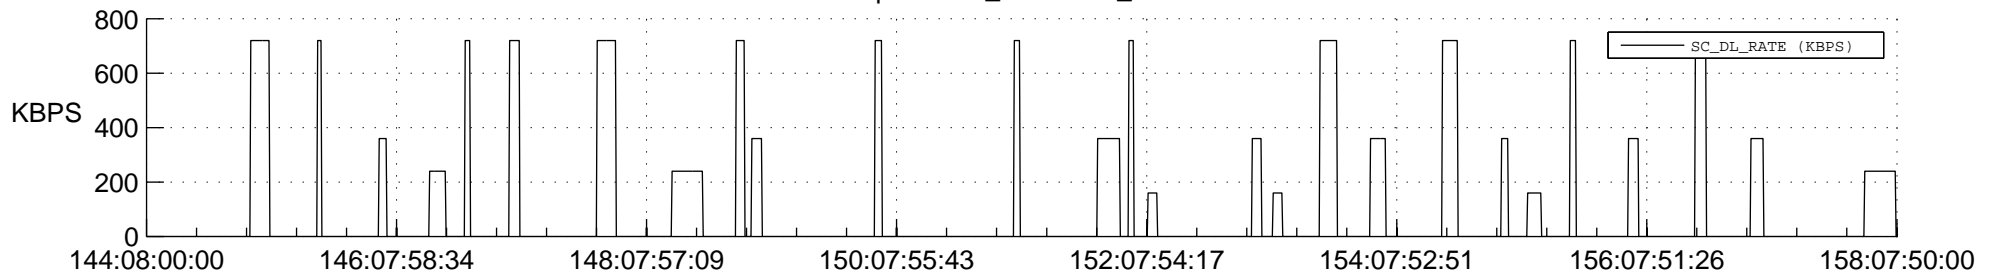

## Spacecraft\_DownLink\_Rate

Ground Time (2018:144:08:00:00.000 -2018:158:07:50:00.000)