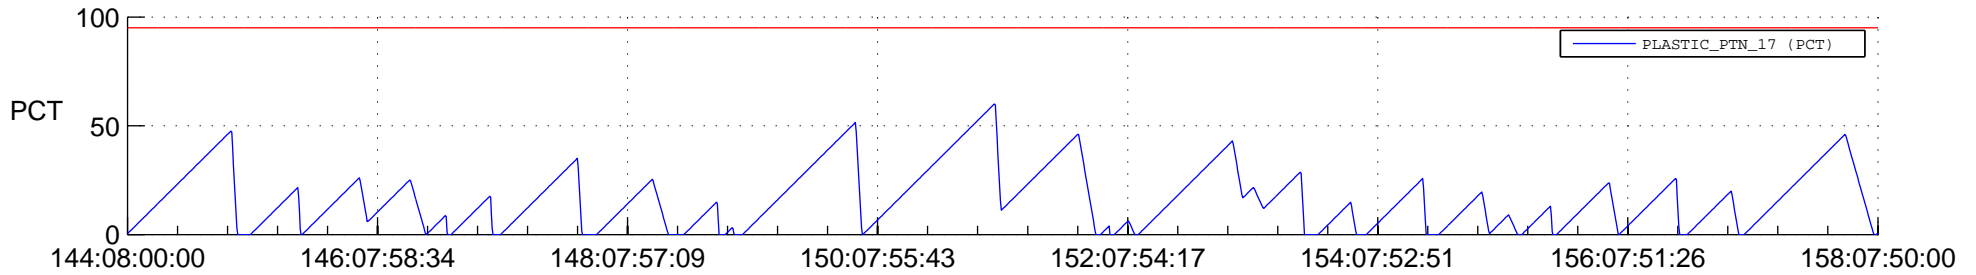

# STEREO AHEAD SSR PCT Full Prediction

## SWAVES\_Percent\_Full\_Prediction

## Spacecraft\_DownLink\_Rate

Ground Time (2018:144:08:00:00.000 -2018:158:07:50:00.000)