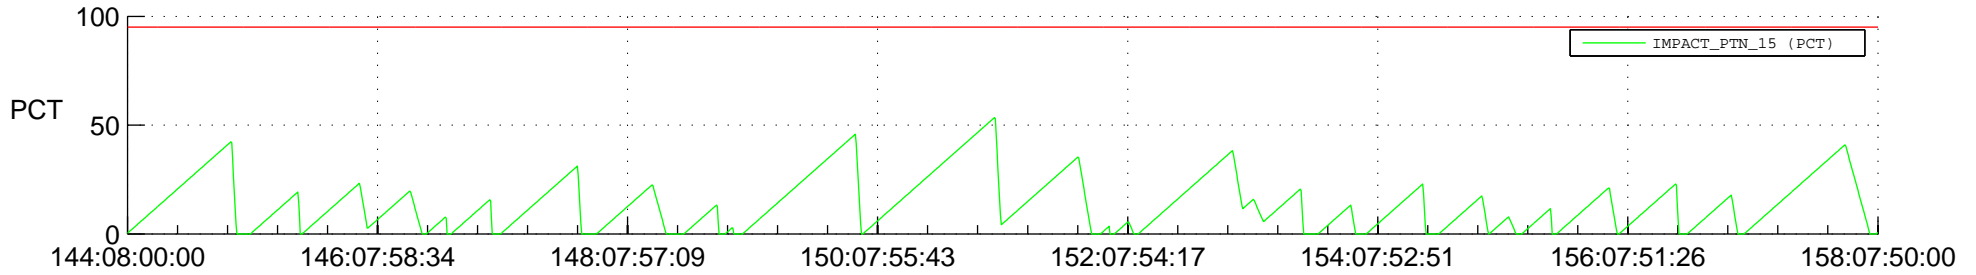

IMPACT_Percent_Full_Prediction