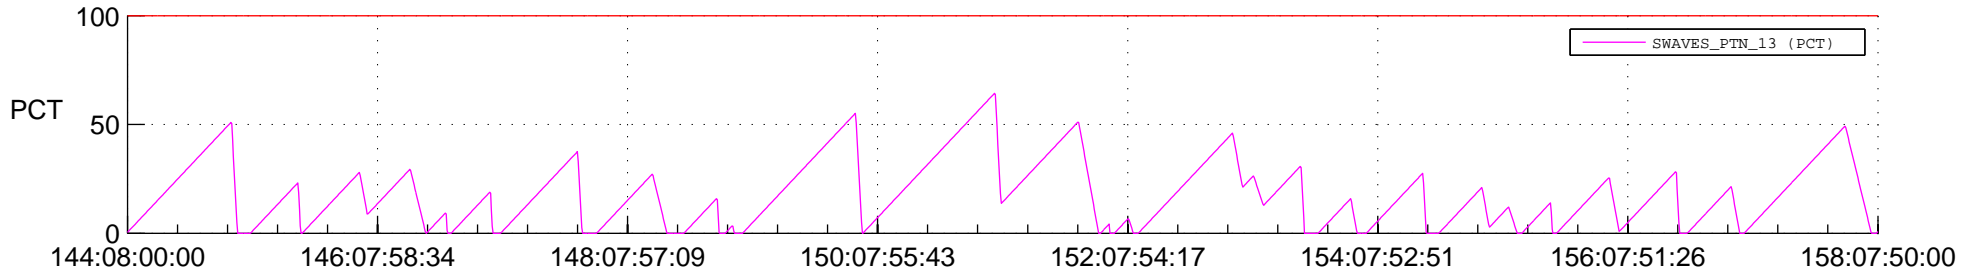

## SWAVES\_Percent\_Full\_Prediction

## Spacecraft\_DownLink\_Rate

Ground Time (2018:144:08:00:00.000 -2018:158:07:50:00.000)