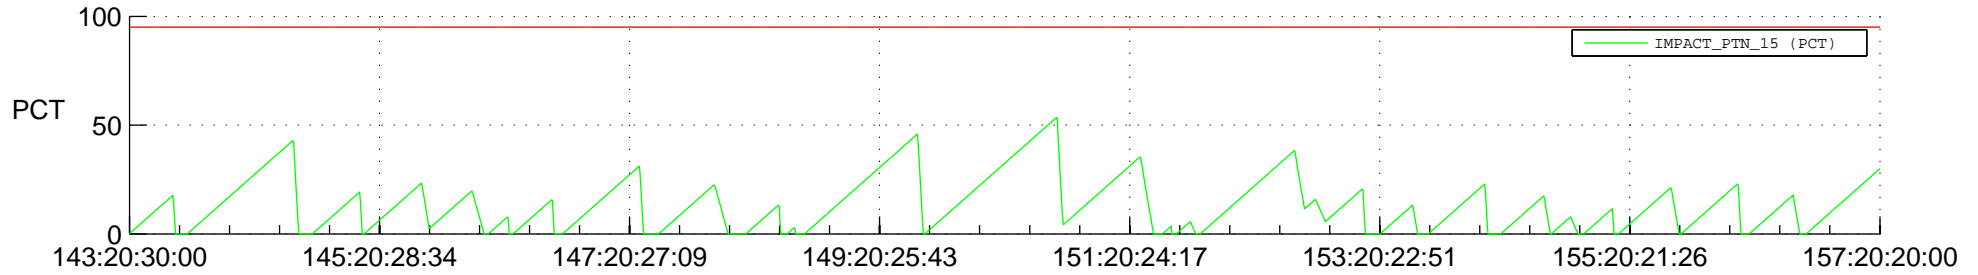

IMPACT_Percent_Full_Prediction