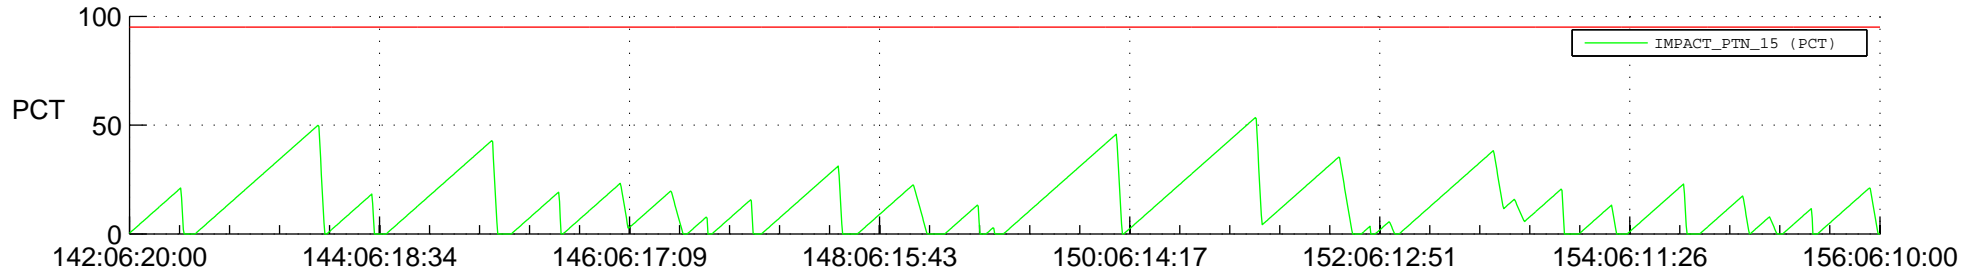

STEREO AHEAD SSR PCT Full Prediction

SWAVES_Percent_Full_Prediction

IMPACT_Percent_Full_Prediction

PLASTIC_Percent_Full_Prediction

Spacecraft_DownLink_Rate