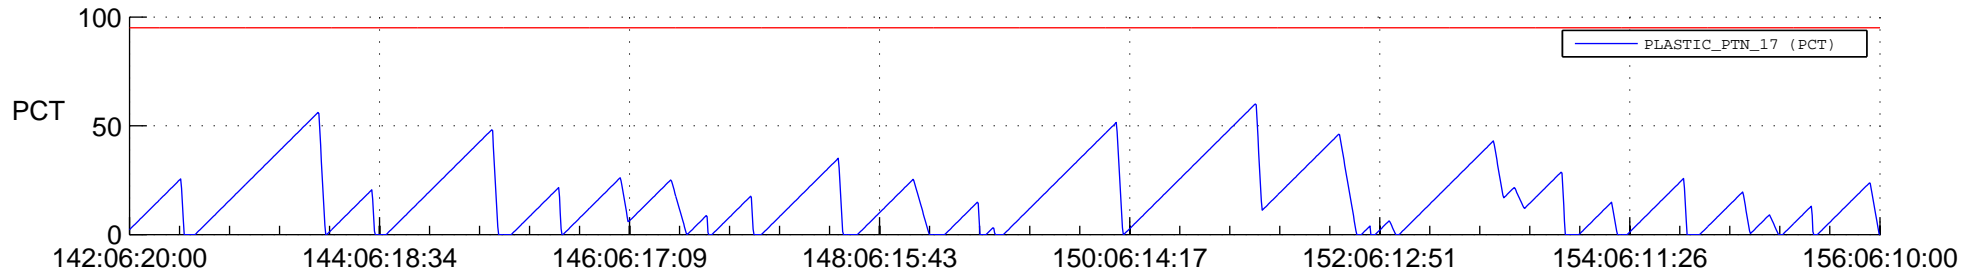

STEREO AHEAD SSR PCT Full Prediction

SWAVES_Percent_Full_Prediction

IMPACT_Percent_Full_Prediction

PLASTIC_Percent_Full_Prediction

Spacecraft_DownLink_Rate