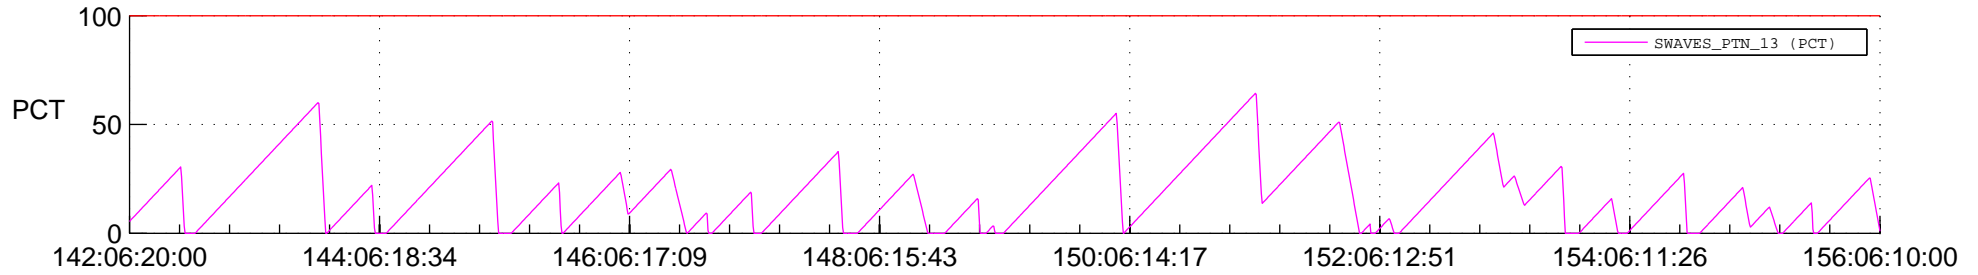

STEREO AHEAD SSR PCT Full Prediction

SWAVES_Percent_Full_Prediction

IMPACT_Percent_Full_Prediction

PLASTIC_Percent_Full_Prediction

Spacecraft_DownLink_Rate