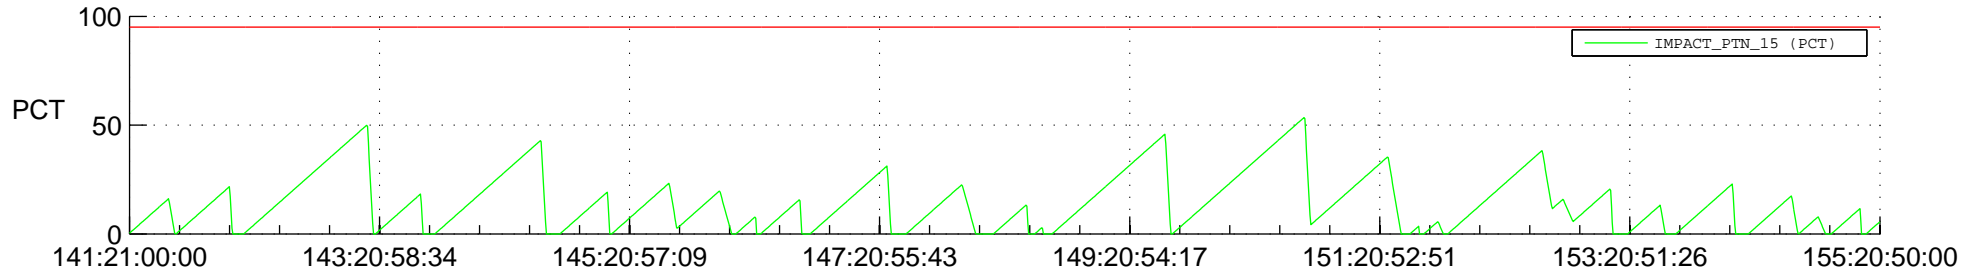

STEREO AHEAD SSR PCT Full Prediction

SWAVES_Percent_Full_Prediction

IMPACT_Percent_Full_Prediction

PLASTIC_Percent_Full_Prediction

Spacecraft_DownLink_Rate