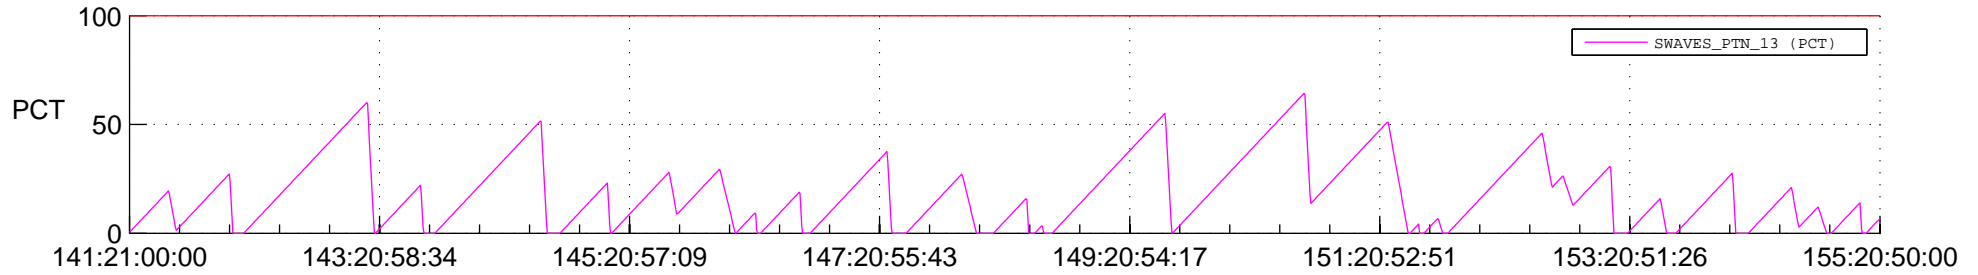

STEREO AHEAD SSR PCT Full Prediction

SWAVES_Percent_Full_Prediction

IMPACT_Percent_Full_Prediction

PLASTIC_Percent_Full_Prediction

Spacecraft_DownLink_Rate