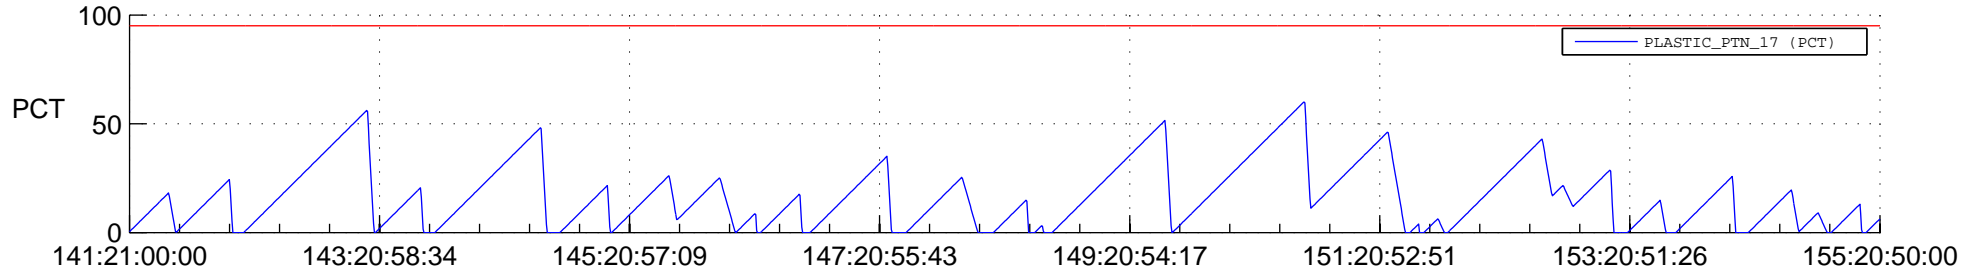

STEREO AHEAD SSR PCT Full Prediction

SWAVES_Percent_Full_Prediction

IMPACT_Percent_Full_Prediction

PLASTIC_Percent_Full_Prediction

Spacecraft_DownLink_Rate