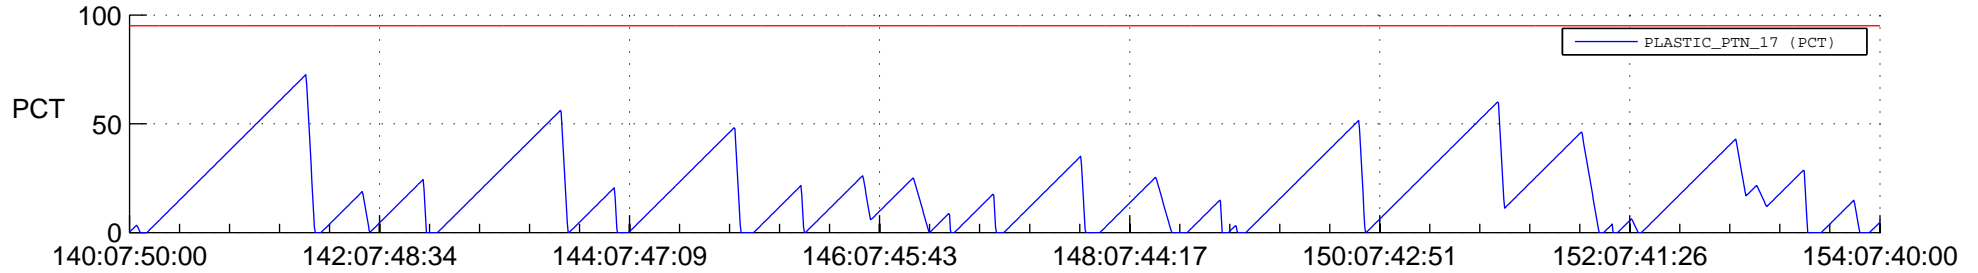

STEREO AHEAD SSR PCT Full Prediction

SWAVES_Percent_Full_Prediction

IMPACT_Percent_Full_Prediction

PLASTIC_Percent_Full_Prediction

Spacecraft_DownLink_Rate