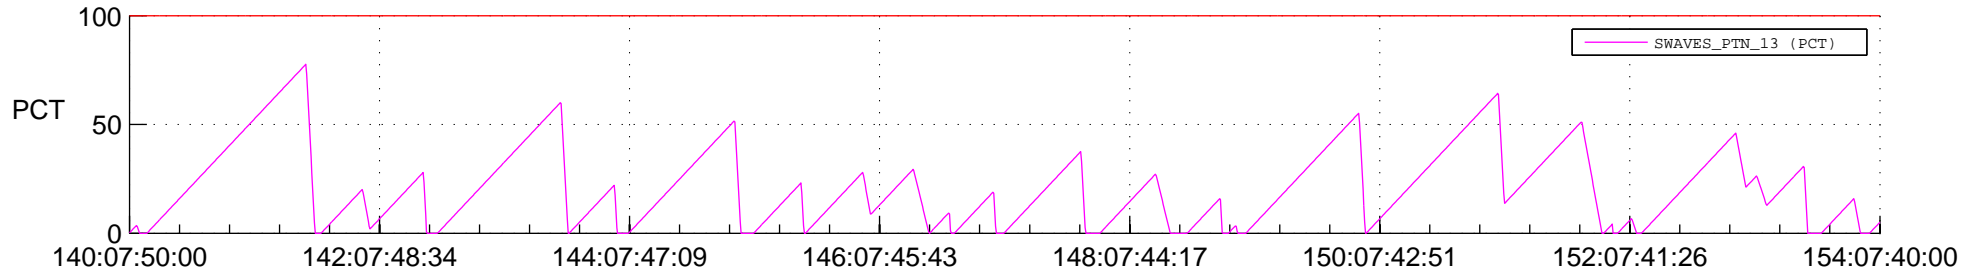

STEREO AHEAD SSR PCT Full Prediction

SWAVES_Percent_Full_Prediction

IMPACT_Percent_Full_Prediction

PLASTIC_Percent_Full_Prediction

Spacecraft_DownLink_Rate