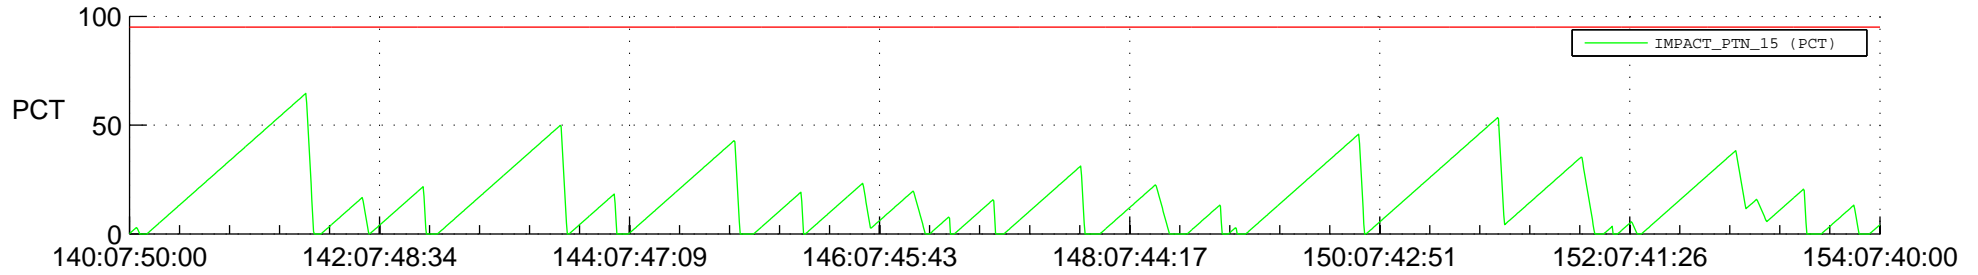

STEREO AHEAD SSR PCT Full Prediction

SWAVES_Percent_Full_Prediction

IMPACT_Percent_Full_Prediction

PLASTIC_Percent_Full_Prediction

Spacecraft_DownLink_Rate