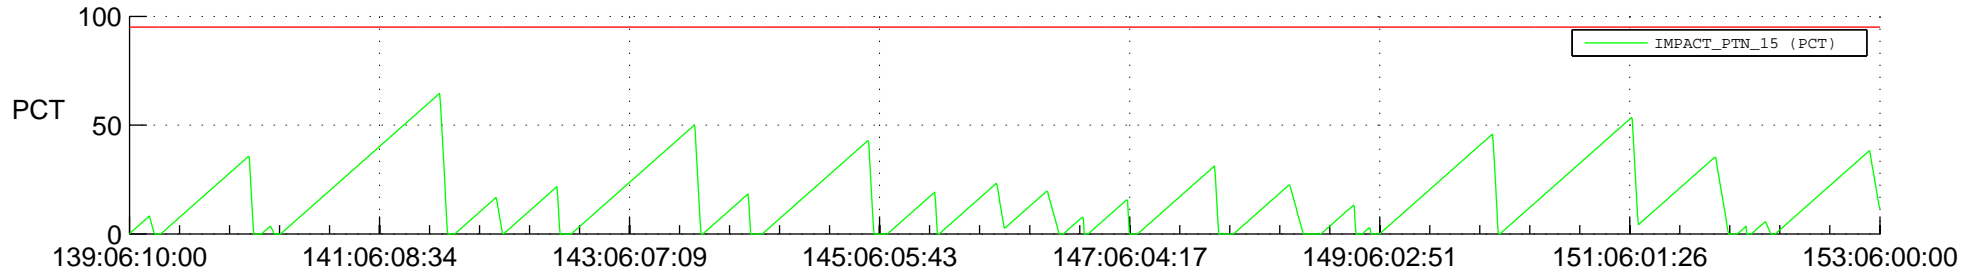

STEREO AHEAD SSR PCT Full Prediction

SWAVES_Percent_Full_Prediction

IMPACT_Percent_Full_Prediction

PLASTIC_Percent_Full_Prediction

Spacecraft_DownLink_Rate

Ground Time (2018:139:06:10:00.000 -2018:153:06:00:00.000)