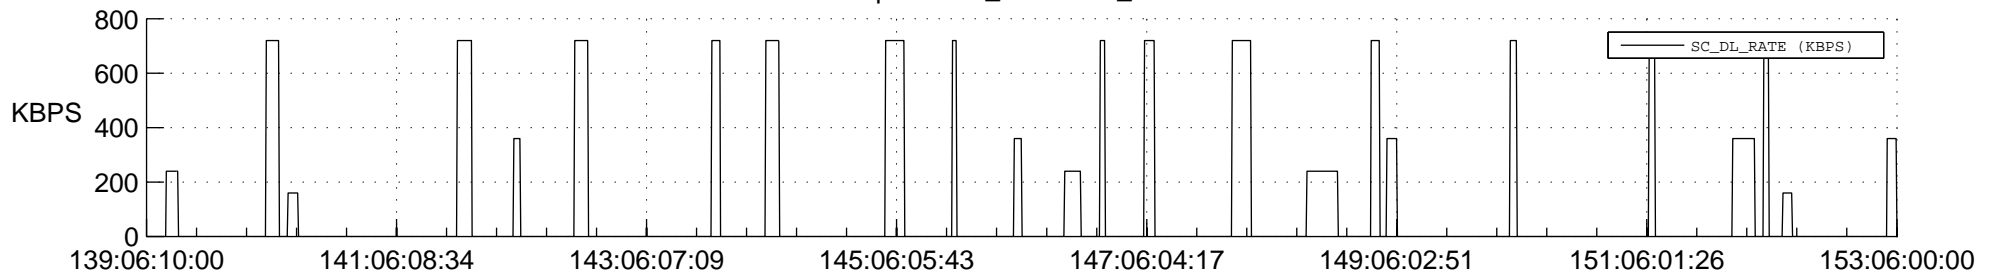

STEREO AHEAD SSR PCT Full Prediction

SWAVES_Percent_Full_Prediction

IMPACT_Percent_Full_Prediction

PLASTIC_Percent_Full_Prediction

Spacecraft_DownLink_Rate

Ground Time (2018:139:06:10:00.000 -2018:153:06:00:00.000)