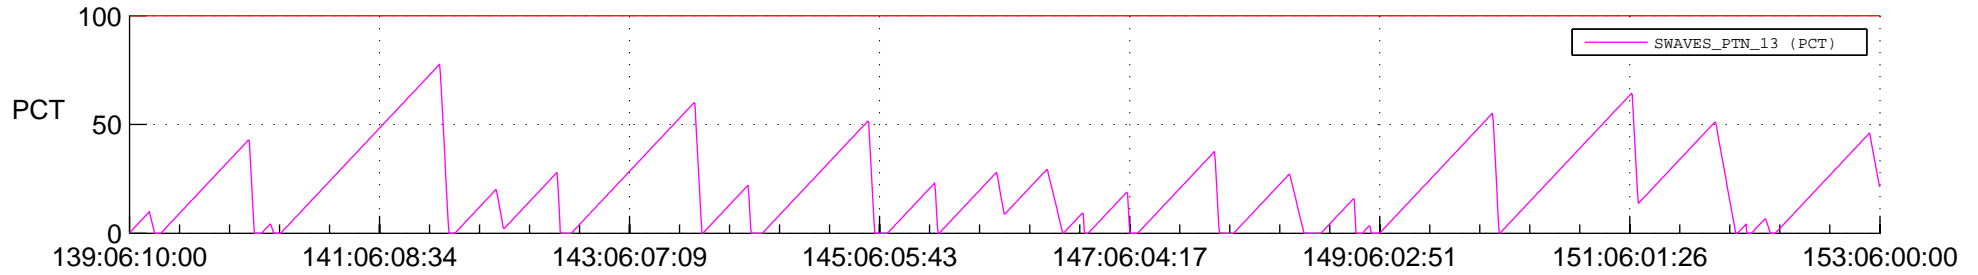

STEREO AHEAD SSR PCT Full Prediction

SWAVES_Percent_Full_Prediction

IMPACT_Percent_Full_Prediction

PLASTIC_Percent_Full_Prediction

Spacecraft_DownLink_Rate

Ground Time (2018:139:06:10:00.000 -2018:153:06:00:00.000)