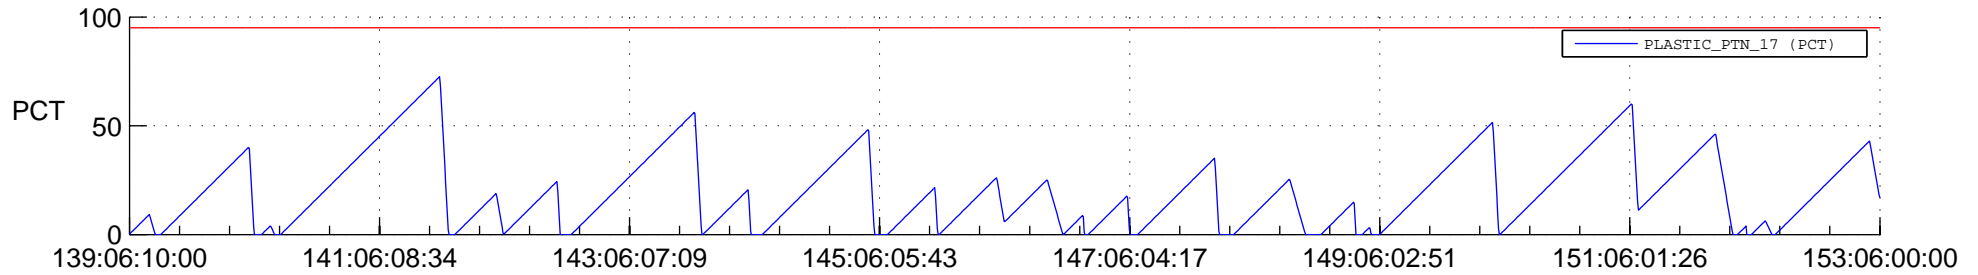

STEREO AHEAD SSR PCT Full Prediction

SWAVES_Percent_Full_Prediction

IMPACT_Percent_Full_Prediction

PLASTIC_Percent_Full_Prediction

Spacecraft_DownLink_Rate

Ground Time (2018:139:06:10:00.000 -2018:153:06:00:00.000)