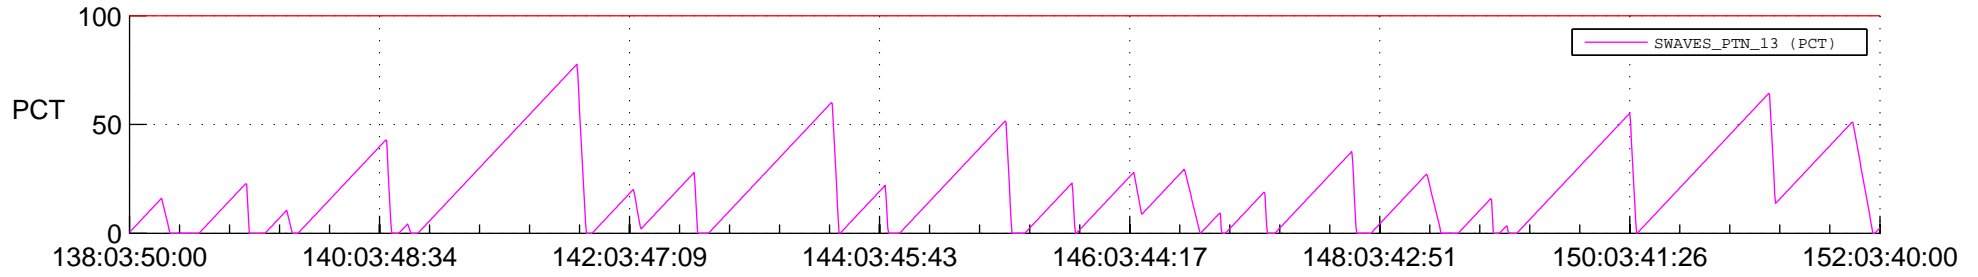

STEREO AHEAD SSR PCT Full Prediction

SWAVES_Percent_Full_Prediction

IMPACT_Percent_Full_Prediction

PLASTIC_Percent_Full_Prediction

Spacecraft_DownLink_Rate