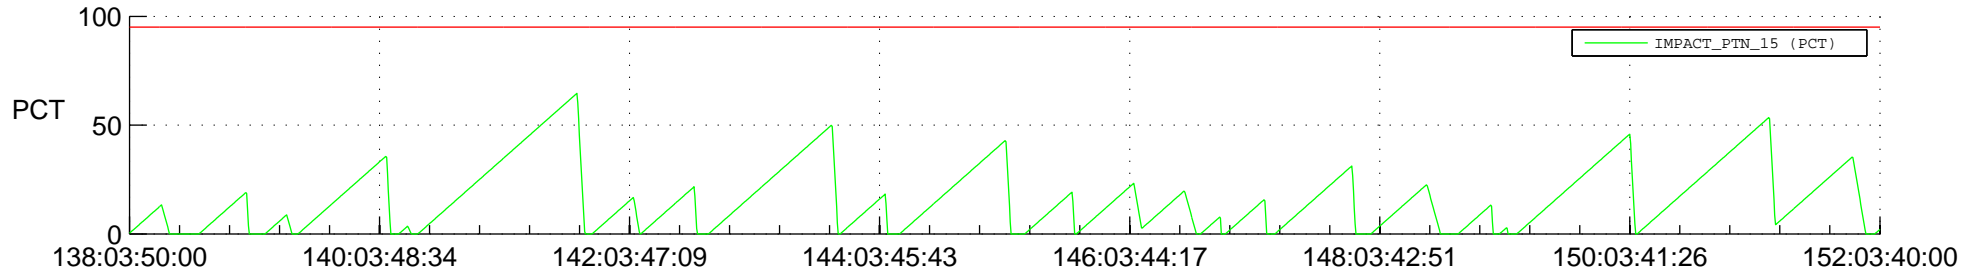

STEREO AHEAD SSR PCT Full Prediction

SWAVES_Percent_Full_Prediction

IMPACT_Percent_Full_Prediction

PLASTIC_Percent_Full_Prediction

Spacecraft_DownLink_Rate