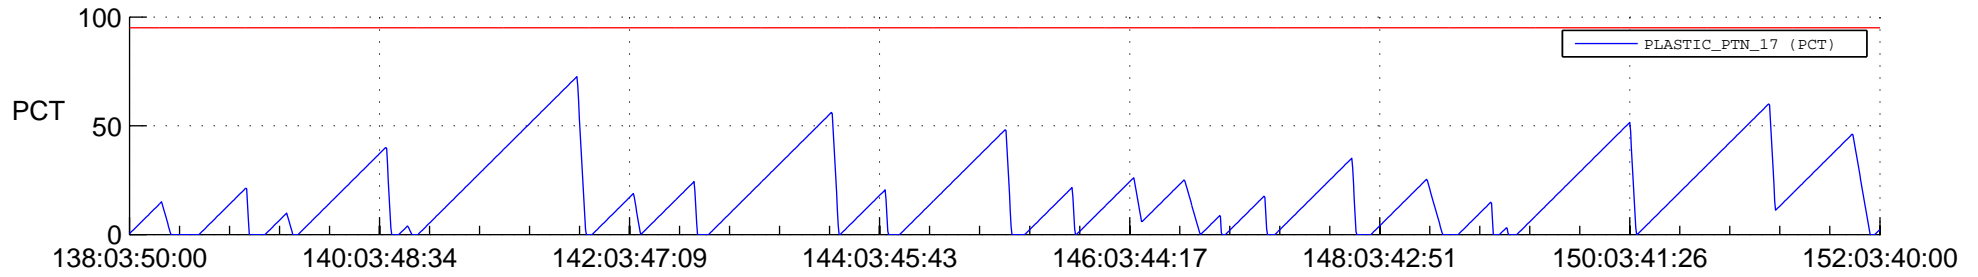

STEREO AHEAD SSR PCT Full Prediction

SWAVES_Percent_Full_Prediction

IMPACT_Percent_Full_Prediction

PLASTIC_Percent_Full_Prediction

Spacecraft_DownLink_Rate