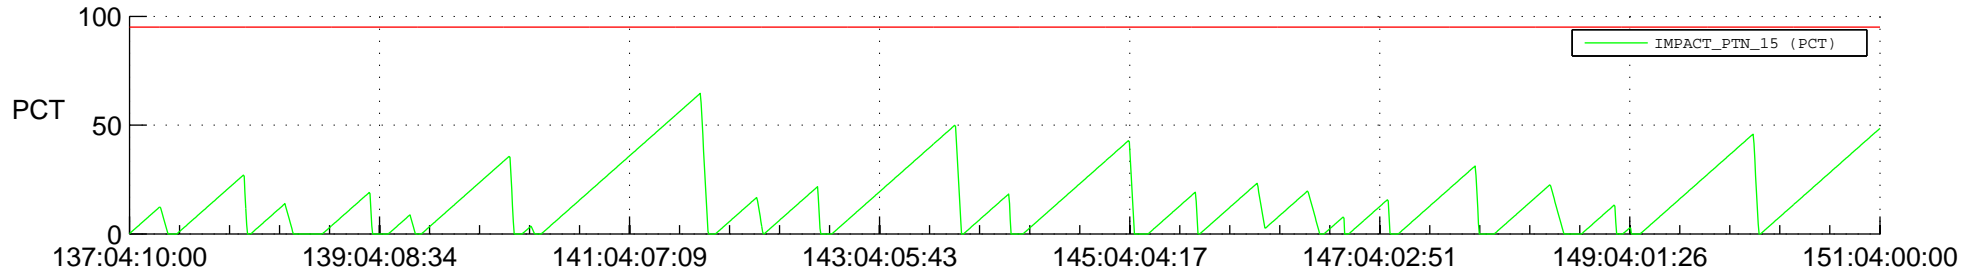

STEREO AHEAD SSR PCT Full Prediction

SWAVES_Percent_Full_Prediction

IMPACT_Percent_Full_Prediction

PLASTIC_Percent_Full_Prediction

Spacecraft_DownLink_Rate