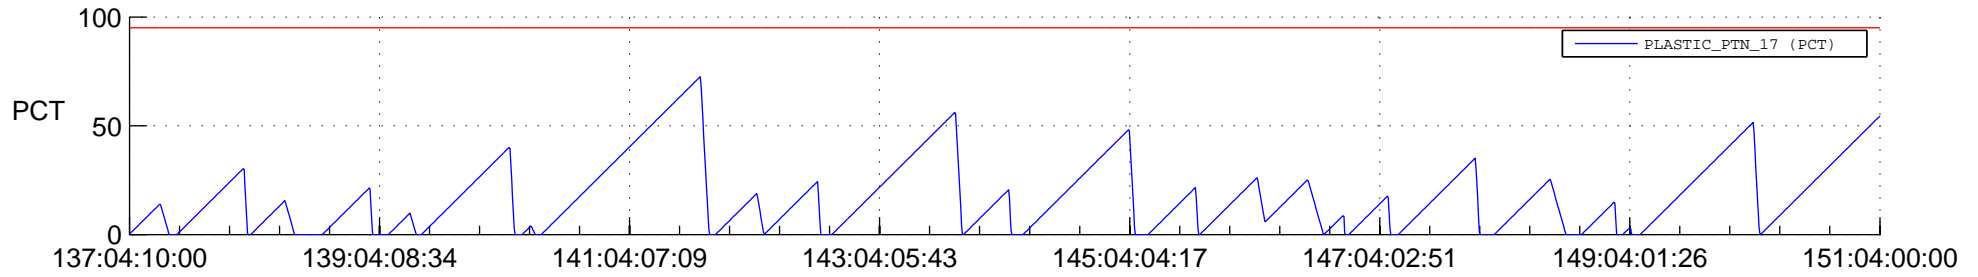

STEREO AHEAD SSR PCT Full Prediction

SWAVES_Percent_Full_Prediction

IMPACT_Percent_Full_Prediction

PLASTIC_Percent_Full_Prediction

Spacecraft_DownLink_Rate