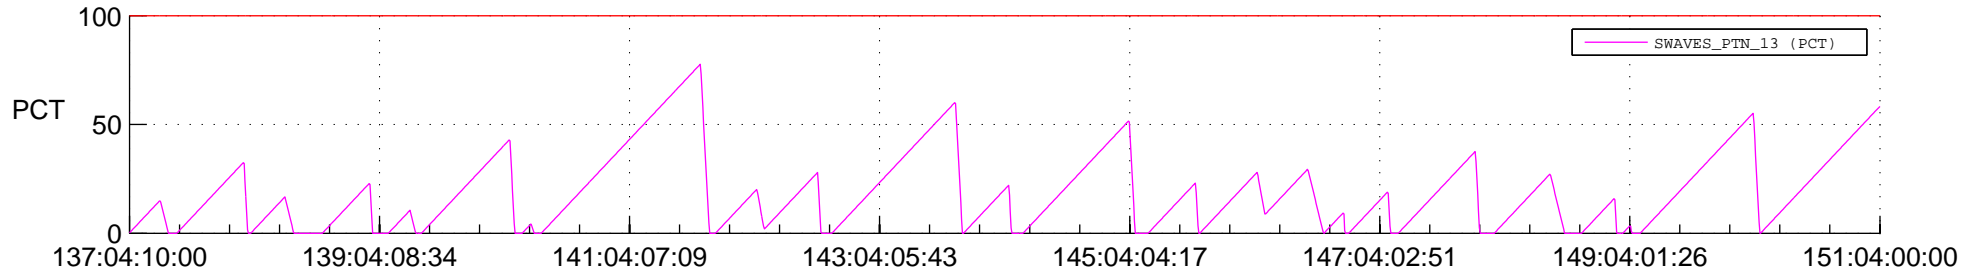

STEREO AHEAD SSR PCT Full Prediction

SWAVES_Percent_Full_Prediction

IMPACT_Percent_Full_Prediction

PLASTIC_Percent_Full_Prediction

Spacecraft_DownLink_Rate