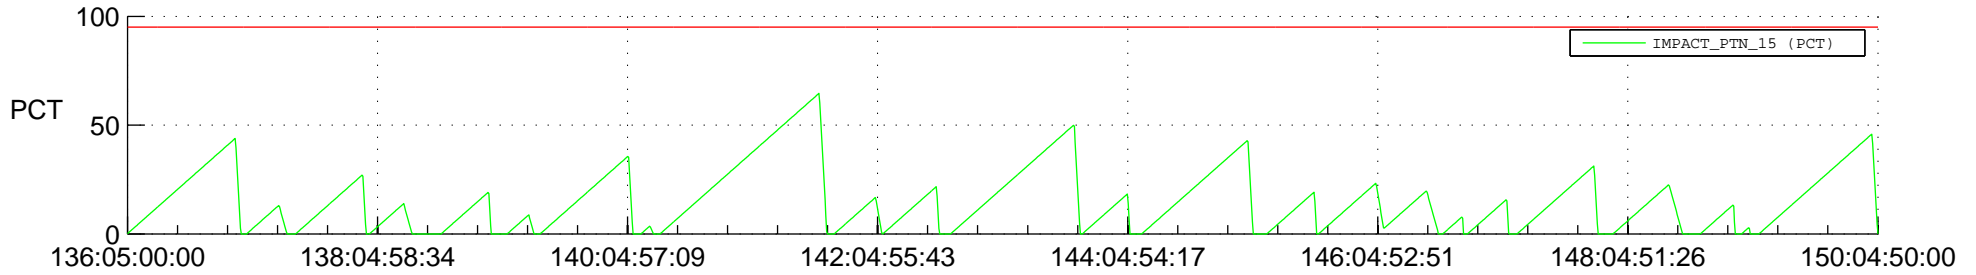

STEREO AHEAD SSR PCT Full Prediction

SWAVES_Percent_Full_Prediction

IMPACT_Percent_Full_Prediction

PLASTIC_Percent_Full_Prediction

Spacecraft_DownLink_Rate

Ground Time (2018:136:05:00:00.000 -2018:150:04:50:00.000)