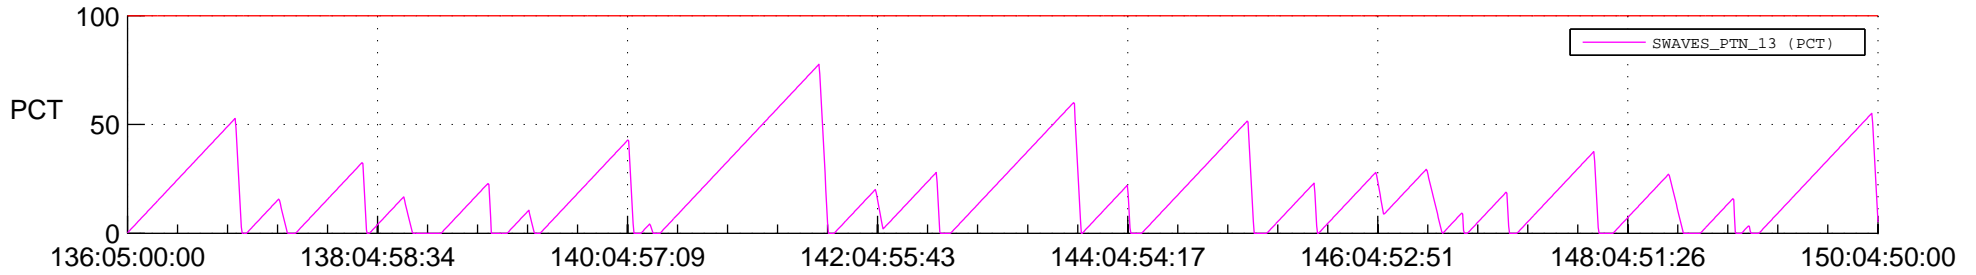

STEREO AHEAD SSR PCT Full Prediction

SWAVES_Percent_Full_Prediction

IMPACT_Percent_Full_Prediction

PLASTIC_Percent_Full_Prediction

Spacecraft_DownLink_Rate

Ground Time (2018:136:05:00:00.000 -2018:150:04:50:00.000)