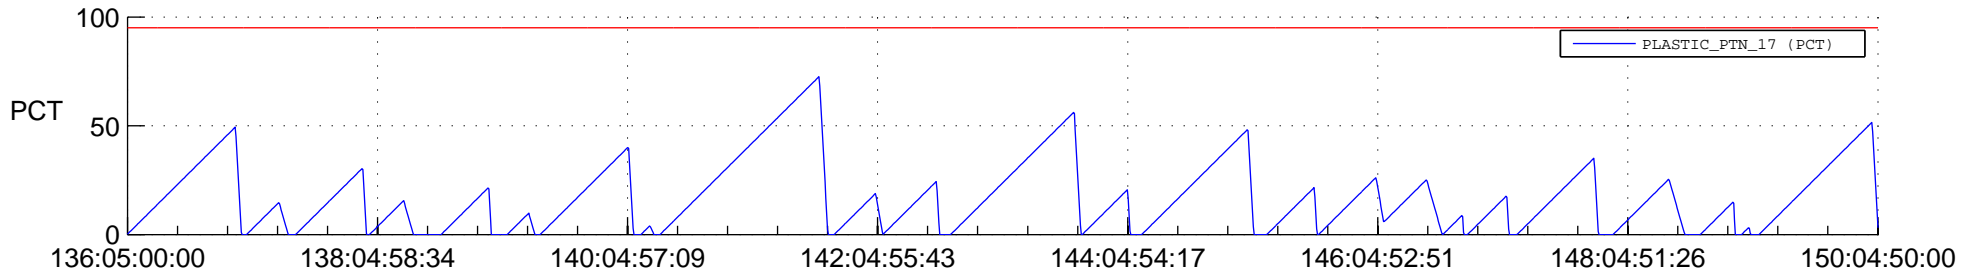

STEREO AHEAD SSR PCT Full Prediction

SWAVES_Percent_Full_Prediction

IMPACT_Percent_Full_Prediction

PLASTIC_Percent_Full_Prediction

Spacecraft_DownLink_Rate

Ground Time (2018:136:05:00:00.000 -2018:150:04:50:00.000)