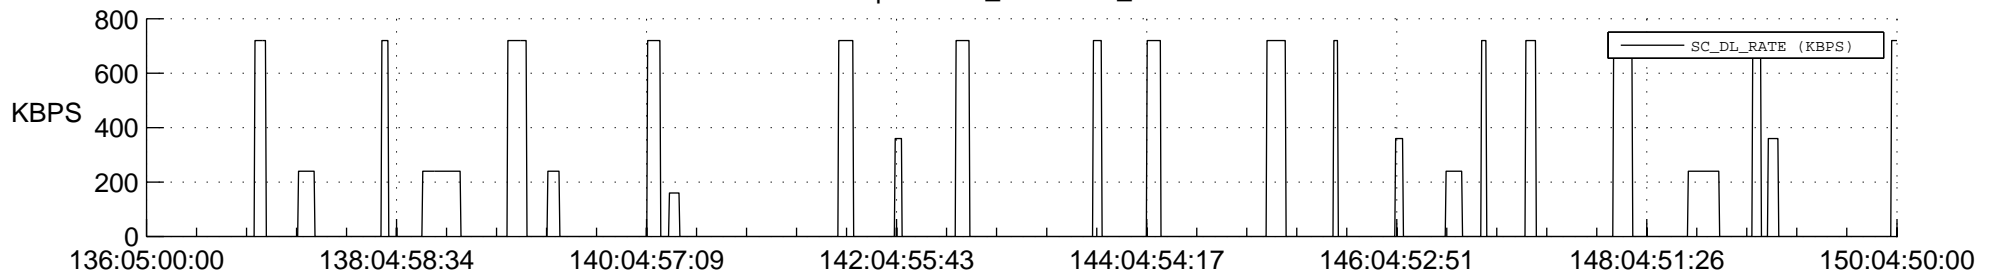

STEREO AHEAD SSR PCT Full Prediction

SWAVES_Percent_Full_Prediction

IMPACT_Percent_Full_Prediction

PLASTIC_Percent_Full_Prediction

Spacecraft_DownLink_Rate

Ground Time (2018:136:05:00:00.000 -2018:150:04:50:00.000)