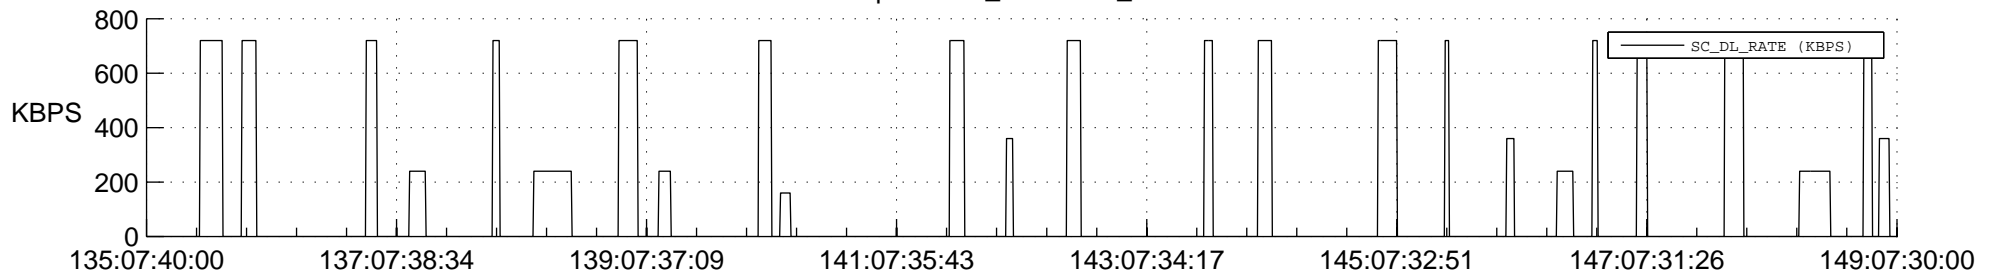

STEREO AHEAD SSR PCT Full Prediction

SWAVES_Percent_Full_Prediction

IMPACT_Percent_Full_Prediction

PLASTIC_Percent_Full_Prediction

Spacecraft_DownLink_Rate

Ground Time (2018:135:07:40:00.000 -2018:149:07:30:00.000)