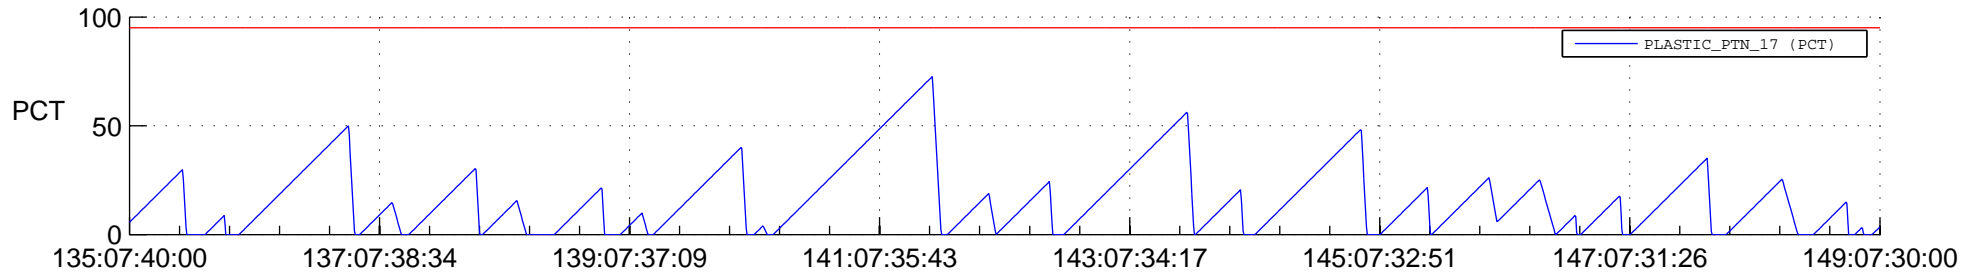

STEREO AHEAD SSR PCT Full Prediction

SWAVES_Percent_Full_Prediction

IMPACT_Percent_Full_Prediction

PLASTIC_Percent_Full_Prediction

Spacecraft_DownLink_Rate

Ground Time (2018:135:07:40:00.000 -2018:149:07:30:00.000)