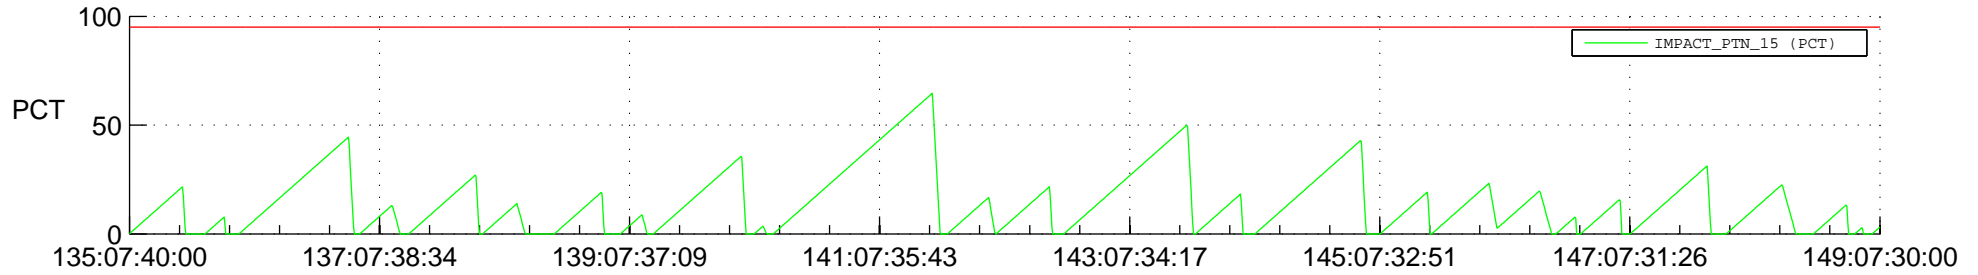

STEREO AHEAD SSR PCT Full Prediction

SWAVES_Percent_Full_Prediction

IMPACT_Percent_Full_Prediction

PLASTIC_Percent_Full_Prediction

Spacecraft_DownLink_Rate

Ground Time (2018:135:07:40:00.000 -2018:149:07:30:00.000)