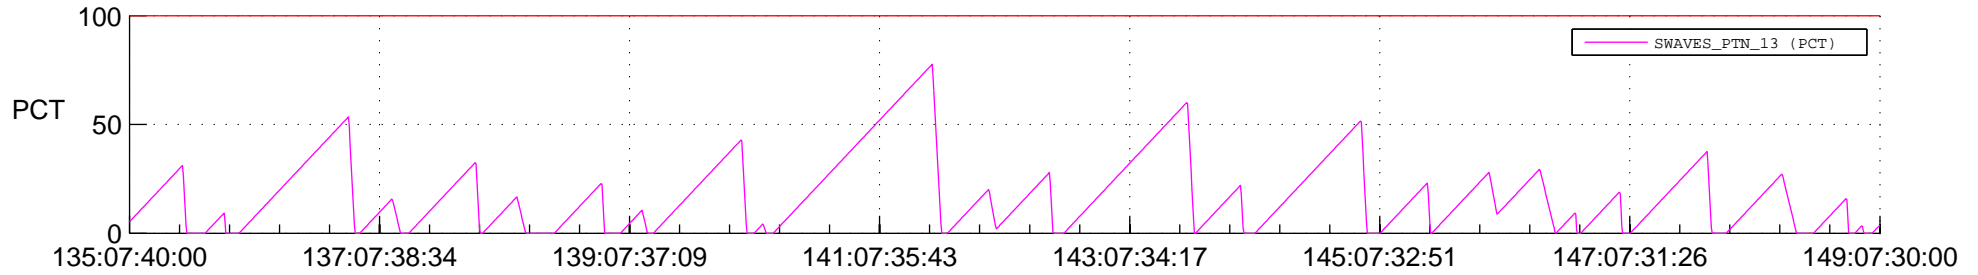

STEREO AHEAD SSR PCT Full Prediction

SWAVES_Percent_Full_Prediction

IMPACT_Percent_Full_Prediction

PLASTIC_Percent_Full_Prediction

Spacecraft_DownLink_Rate

Ground Time (2018:135:07:40:00.000 -2018:149:07:30:00.000)