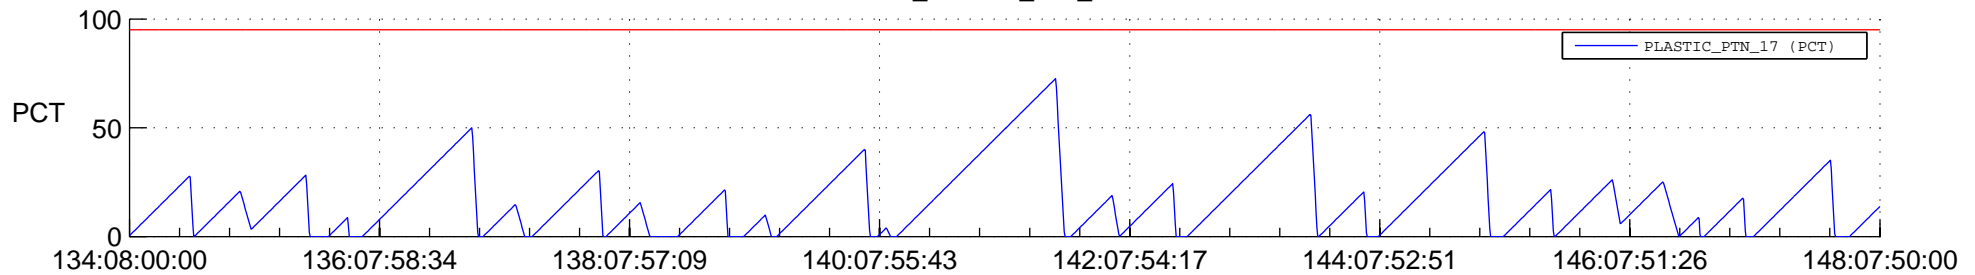

STEREO AHEAD SSR PCT Full Prediction

SWAVES_Percent_Full_Prediction

IMPACT_Percent_Full_Prediction

PLASTIC_Percent_Full_Prediction

Spacecraft_DownLink_Rate