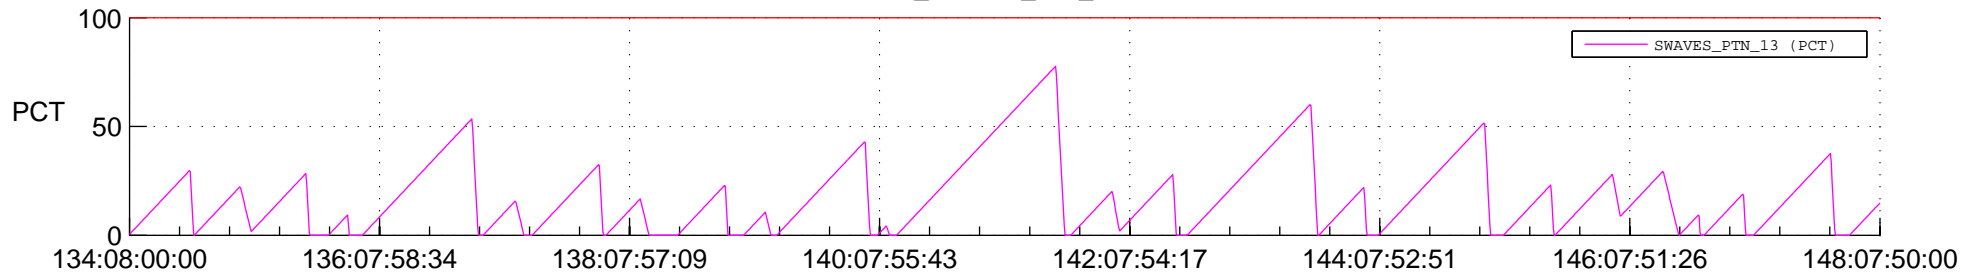

STEREO AHEAD SSR PCT Full Prediction

SWAVES_Percent_Full_Prediction

IMPACT_Percent_Full_Prediction

PLASTIC_Percent_Full_Prediction

Spacecraft_DownLink_Rate