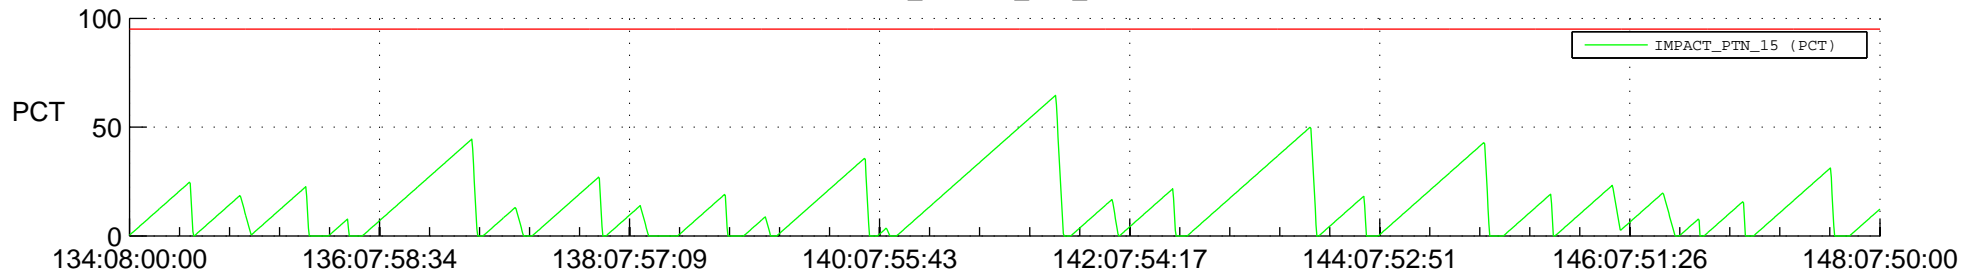

STEREO AHEAD SSR PCT Full Prediction

SWAVES_Percent_Full_Prediction

IMPACT_Percent_Full_Prediction

PLASTIC_Percent_Full_Prediction

Spacecraft_DownLink_Rate