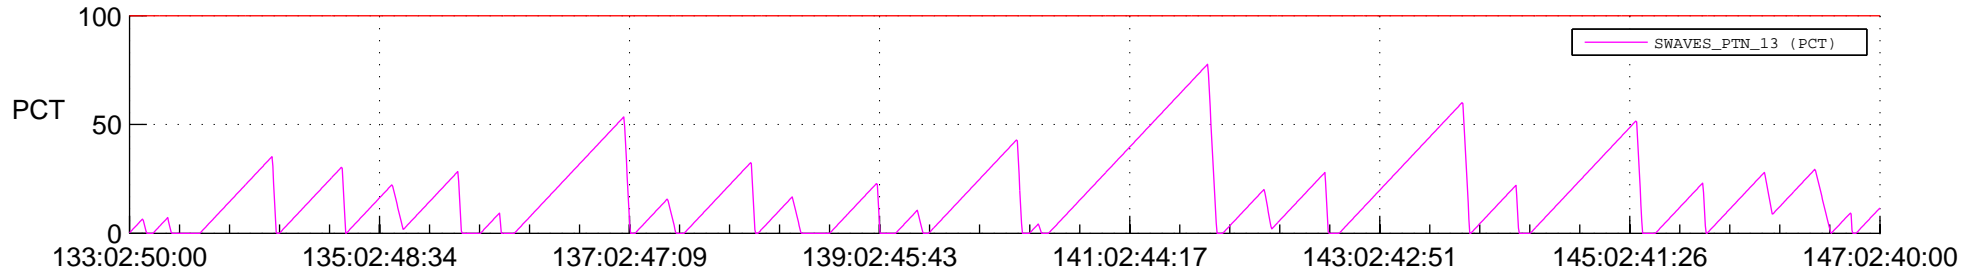

STEREO AHEAD SSR PCT Full Prediction

SWAVES_Percent_Full_Prediction

IMPACT_Percent_Full_Prediction

PLASTIC_Percent_Full_Prediction

Spacecraft_DownLink_Rate

Ground Time (2018:133:02:50:00.000 -2018:147:02:40:00.000)