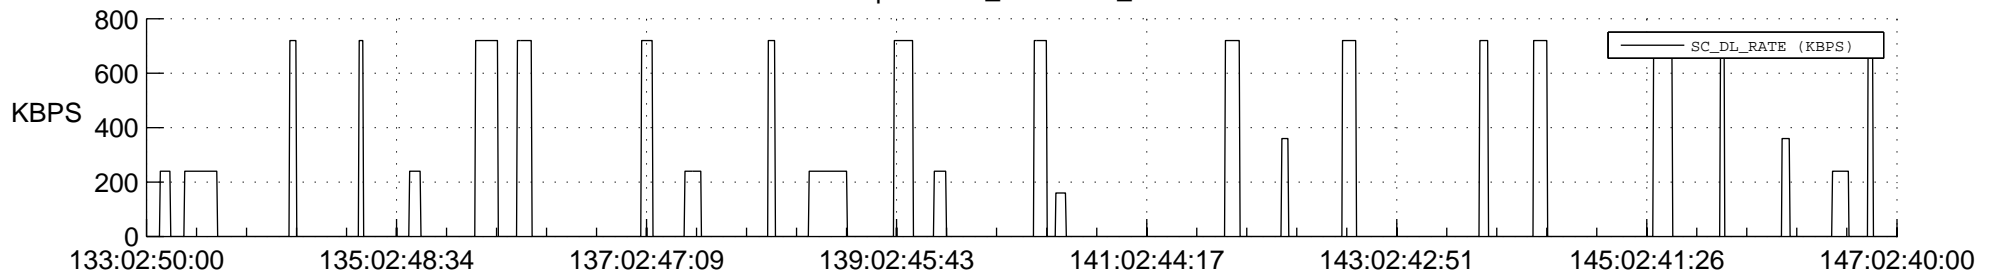

STEREO AHEAD SSR PCT Full Prediction

SWAVES_Percent_Full_Prediction

IMPACT_Percent_Full_Prediction

PLASTIC_Percent_Full_Prediction

Spacecraft_DownLink_Rate

Ground Time (2018:133:02:50:00.000 -2018:147:02:40:00.000)