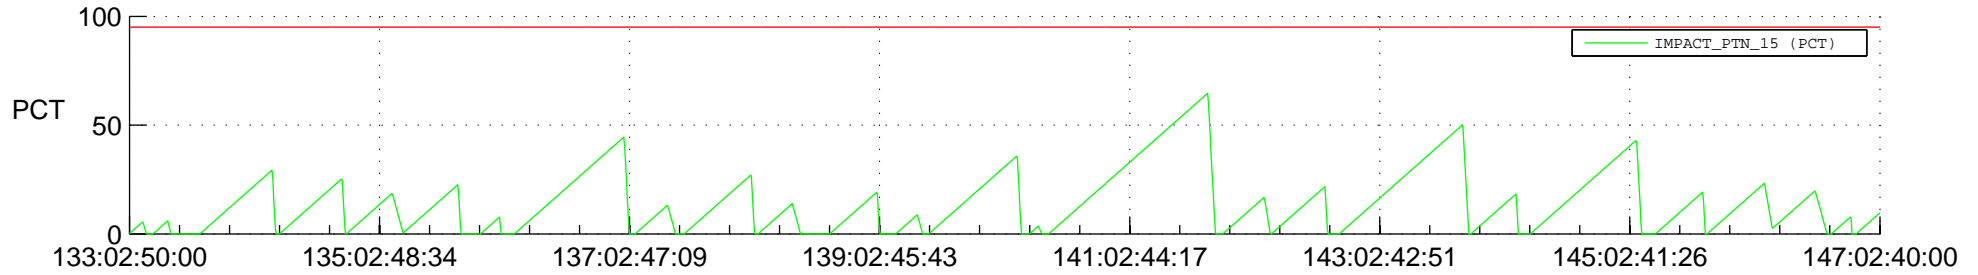

STEREO AHEAD SSR PCT Full Prediction

SWAVES_Percent_Full_Prediction

IMPACT_Percent_Full_Prediction

PLASTIC_Percent_Full_Prediction

Spacecraft_DownLink_Rate

Ground Time (2018:133:02:50:00.000 -2018:147:02:40:00.000)