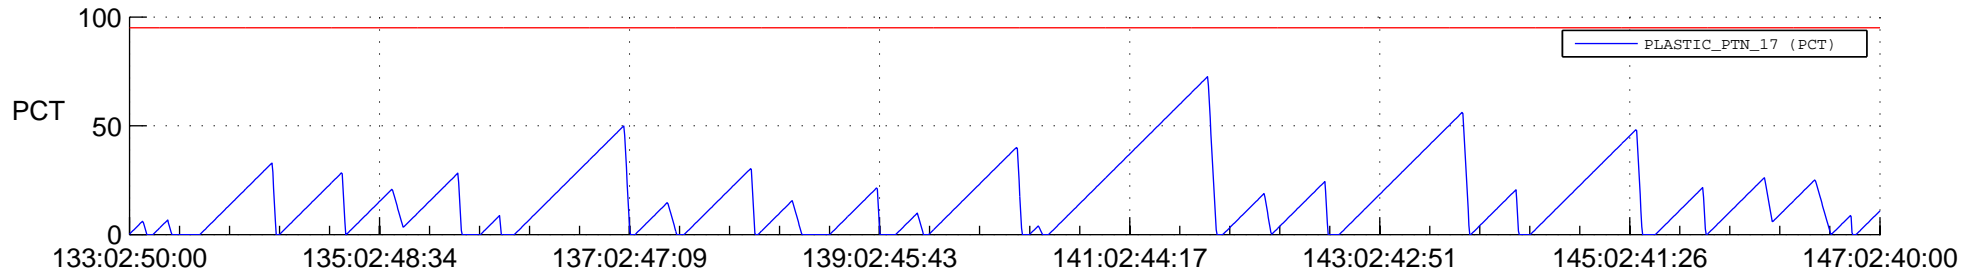

STEREO AHEAD SSR PCT Full Prediction

SWAVES_Percent_Full_Prediction

IMPACT_Percent_Full_Prediction

PLASTIC_Percent_Full_Prediction

Spacecraft_DownLink_Rate

Ground Time (2018:133:02:50:00.000 -2018:147:02:40:00.000)