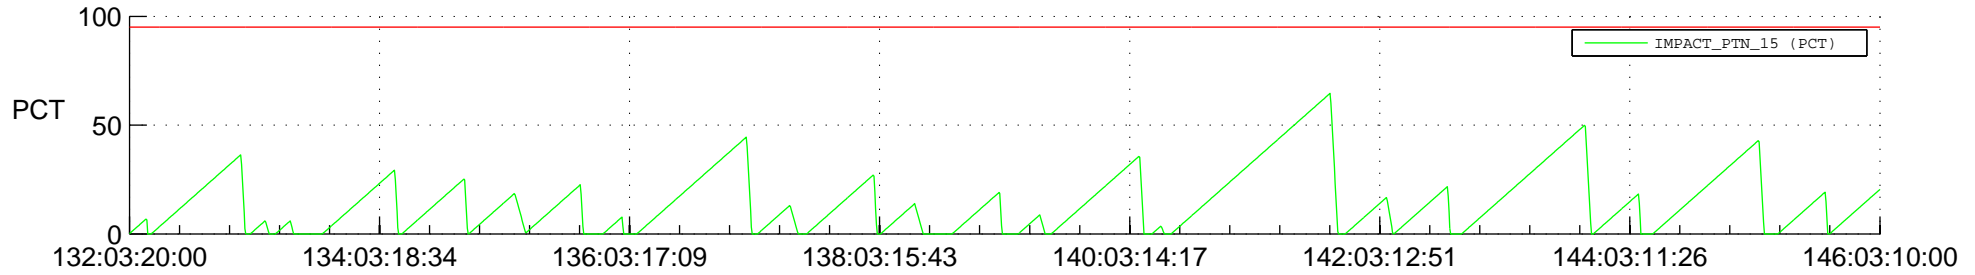

STEREO AHEAD SSR PCT Full Prediction

SWAVES_Percent_Full_Prediction

IMPACT_Percent_Full_Prediction

PLASTIC_Percent_Full_Prediction

Spacecraft_DownLink_Rate