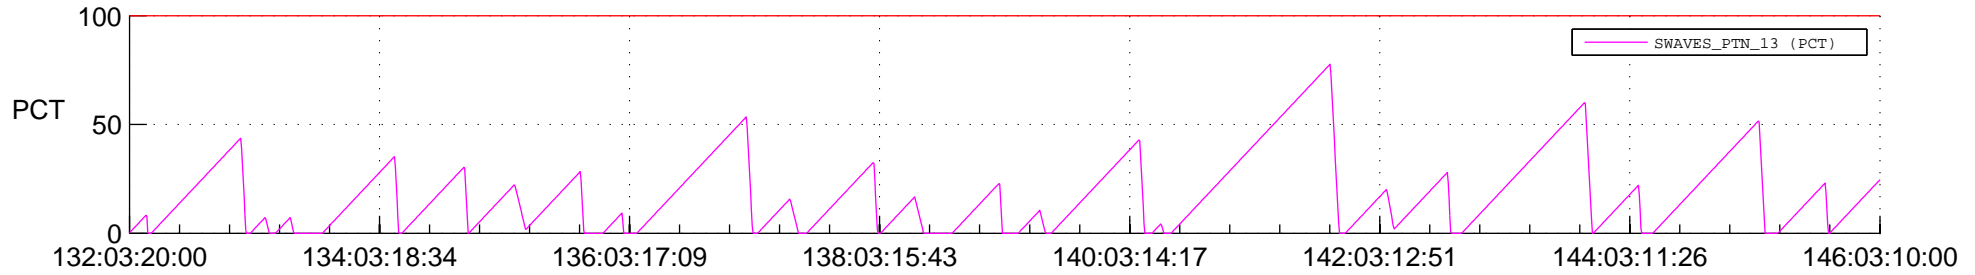

STEREO AHEAD SSR PCT Full Prediction

SWAVES_Percent_Full_Prediction

IMPACT_Percent_Full_Prediction

PLASTIC_Percent_Full_Prediction

Spacecraft_DownLink_Rate