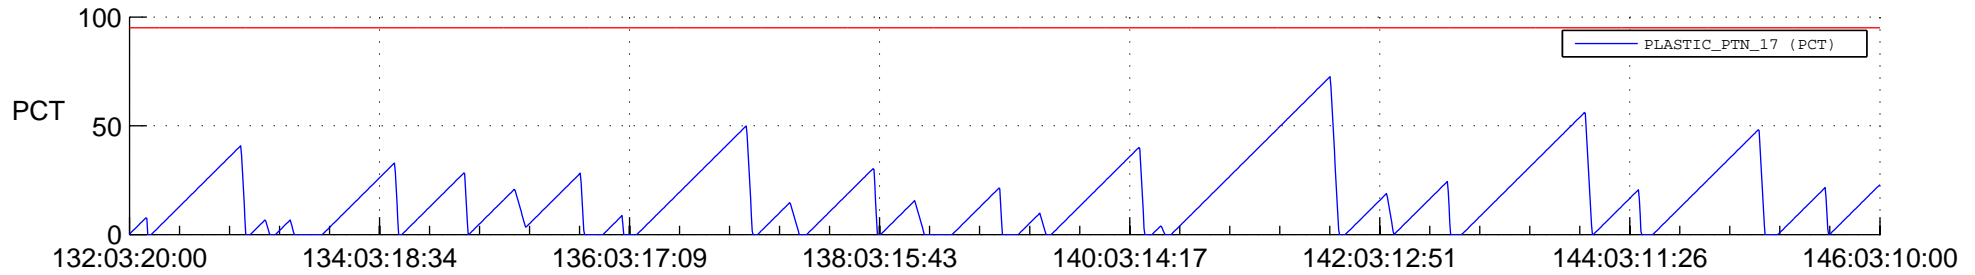

STEREO AHEAD SSR PCT Full Prediction

SWAVES_Percent_Full_Prediction

IMPACT_Percent_Full_Prediction

PLASTIC_Percent_Full_Prediction

Spacecraft_DownLink_Rate