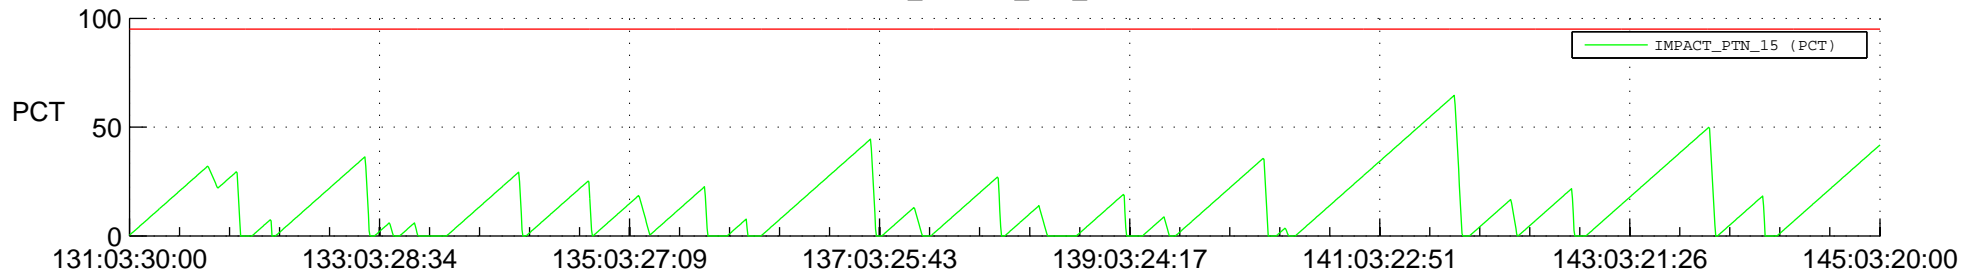

STEREO AHEAD SSR PCT Full Prediction

SWAVES_Percent_Full_Prediction

IMPACT_Percent_Full_Prediction

PLASTIC_Percent_Full_Prediction

Spacecraft_DownLink_Rate

Ground Time (2018:131:03:30:00.000 -2018:145:03:20:00.000)