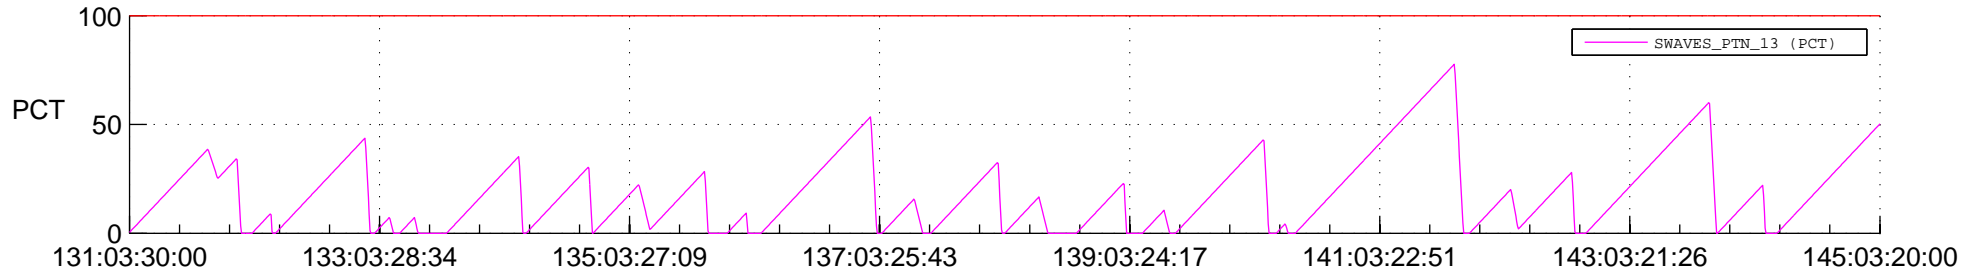

STEREO AHEAD SSR PCT Full Prediction

SWAVES_Percent_Full_Prediction

IMPACT_Percent_Full_Prediction

PLASTIC_Percent_Full_Prediction

Spacecraft_DownLink_Rate

Ground Time (2018:131:03:30:00.000 -2018:145:03:20:00.000)