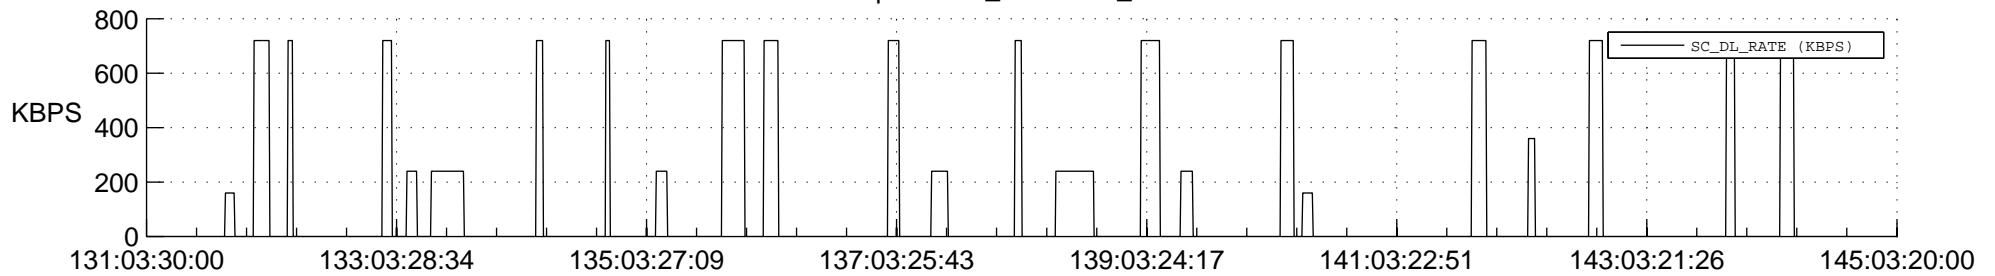

STEREO AHEAD SSR PCT Full Prediction

SWAVES_Percent_Full_Prediction

IMPACT_Percent_Full_Prediction

PLASTIC_Percent_Full_Prediction

Spacecraft_DownLink_Rate

Ground Time (2018:131:03:30:00.000 -2018:145:03:20:00.000)