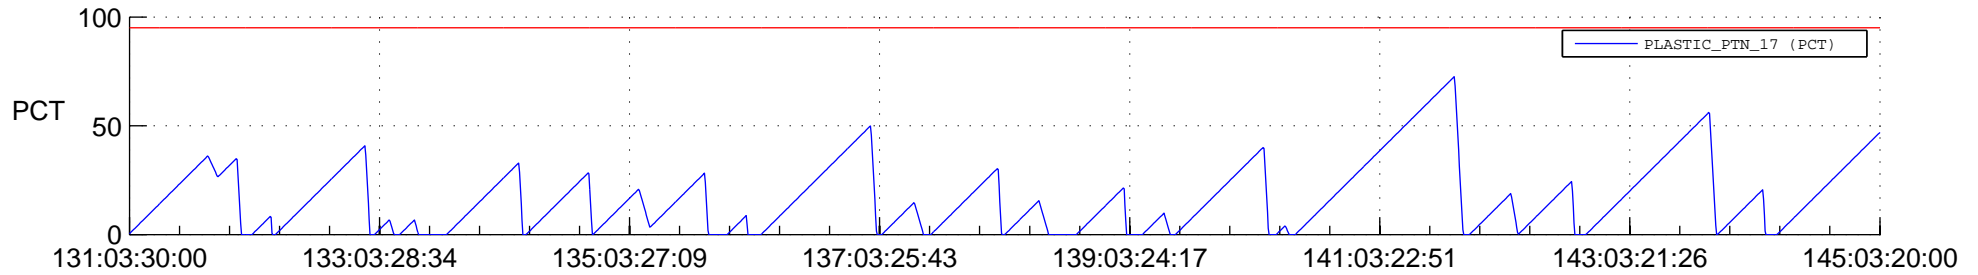

STEREO AHEAD SSR PCT Full Prediction

SWAVES_Percent_Full_Prediction

IMPACT_Percent_Full_Prediction

PLASTIC_Percent_Full_Prediction

Spacecraft_DownLink_Rate

Ground Time (2018:131:03:30:00.000 -2018:145:03:20:00.000)