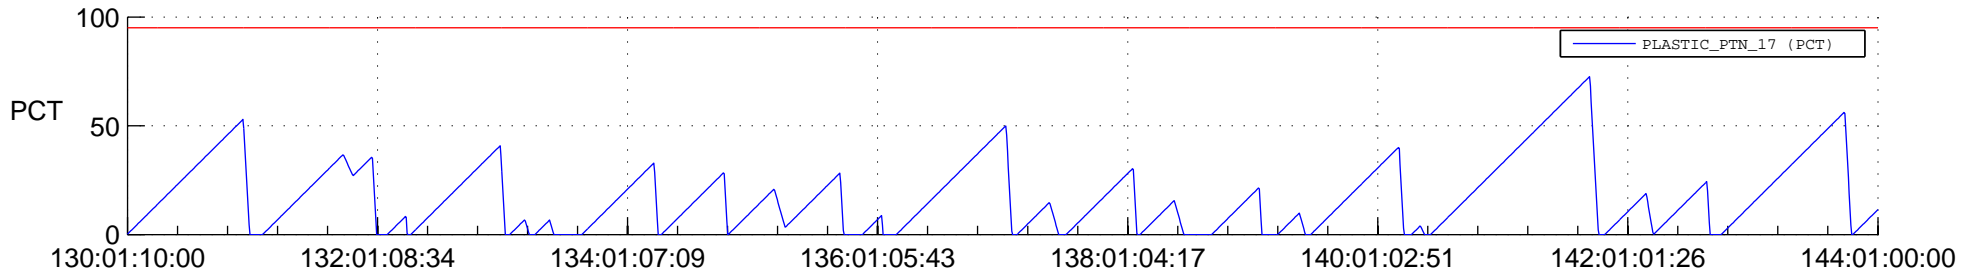

# STEREO AHEAD SSR PCT Full Prediction

## SWAVES\_Percent\_Full\_Prediction

## Spacecraft\_DownLink\_Rate

Ground Time (2018:130:01:10:00.000 -2018:144:01:00:00.000)