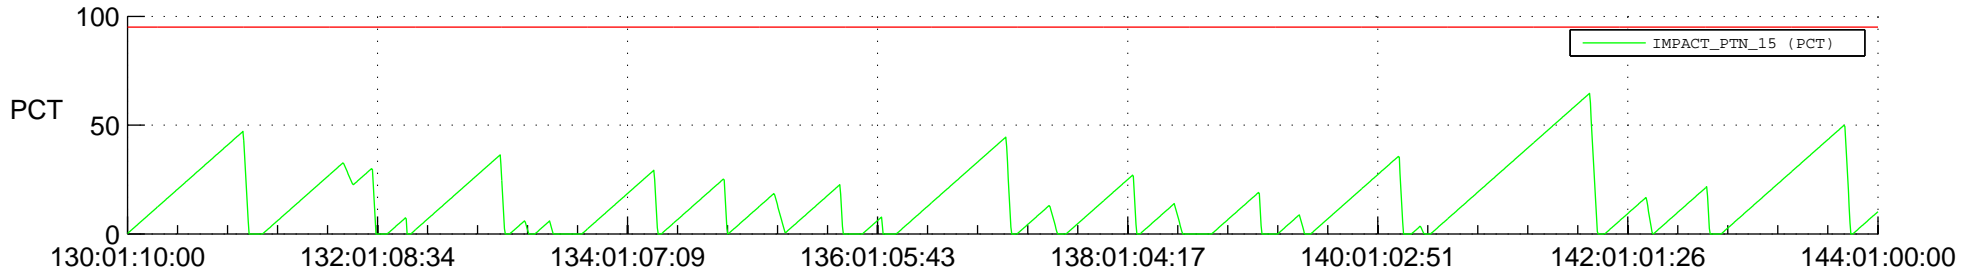

IMPACT_Percent_Full_Prediction