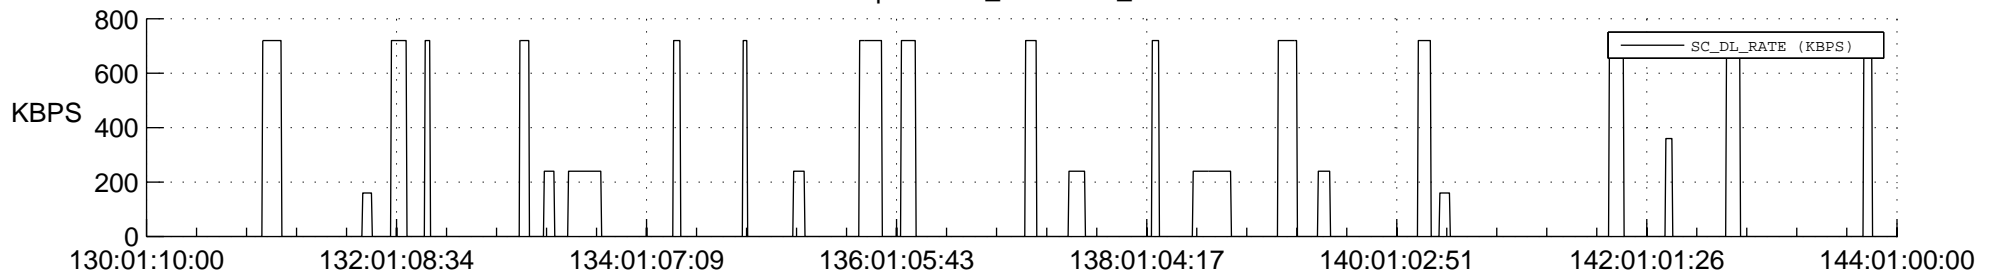

## Spacecraft\_DownLink\_Rate

Ground Time (2018:130:01:10:00.000 -2018:144:01:00:00.000)