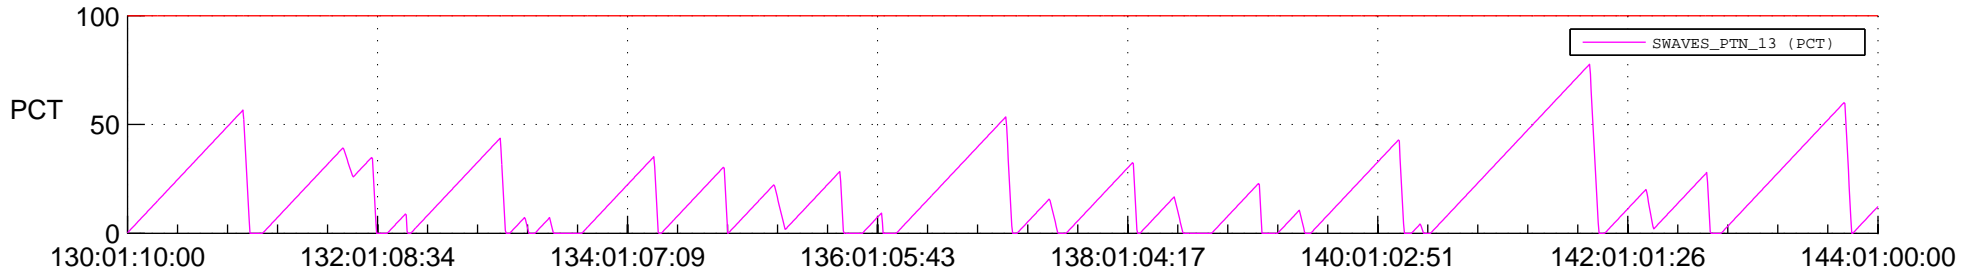

## SWAVES\_Percent\_Full\_Prediction

## Spacecraft\_DownLink\_Rate

Ground Time (2018:130:01:10:00.000 -2018:144:01:00:00.000)