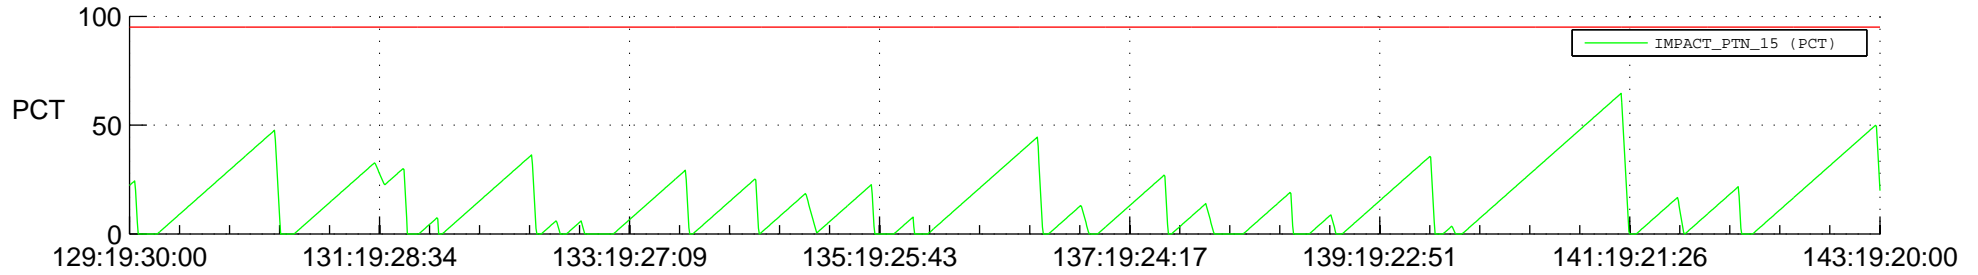

IMPACT_Percent_Full_Prediction