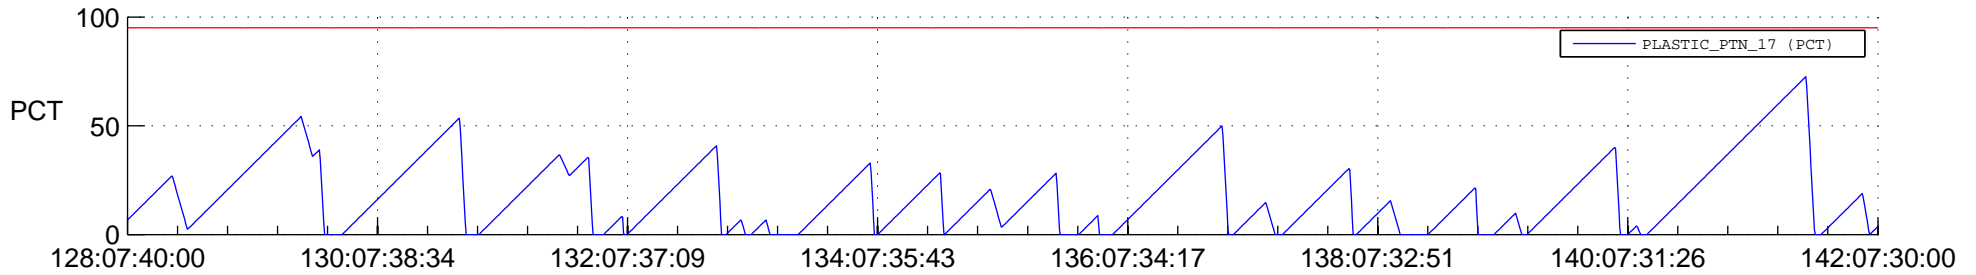

PLASTIC_Percent_Full_Prediction