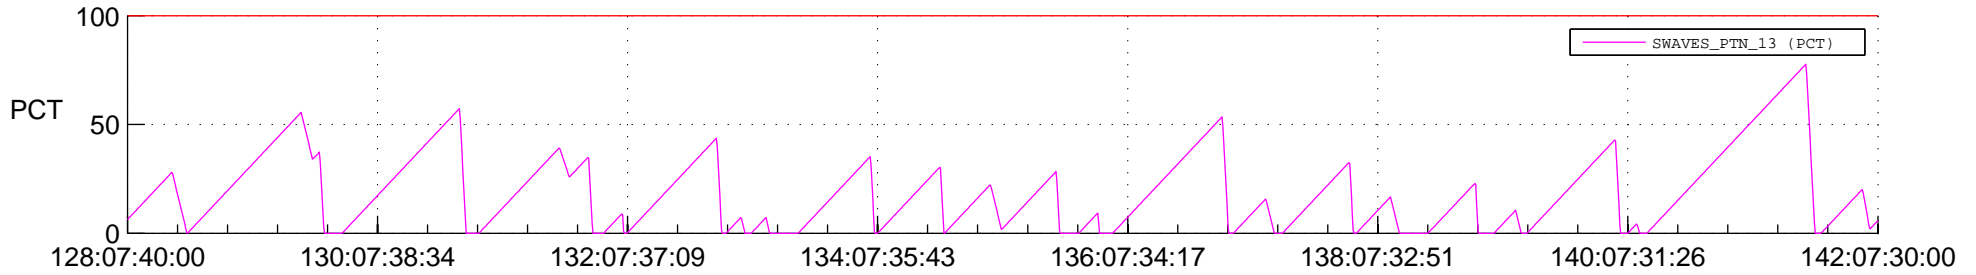

# STEREO AHEAD SSR PCT Full Prediction

## SWAVES\_Percent\_Full\_Prediction