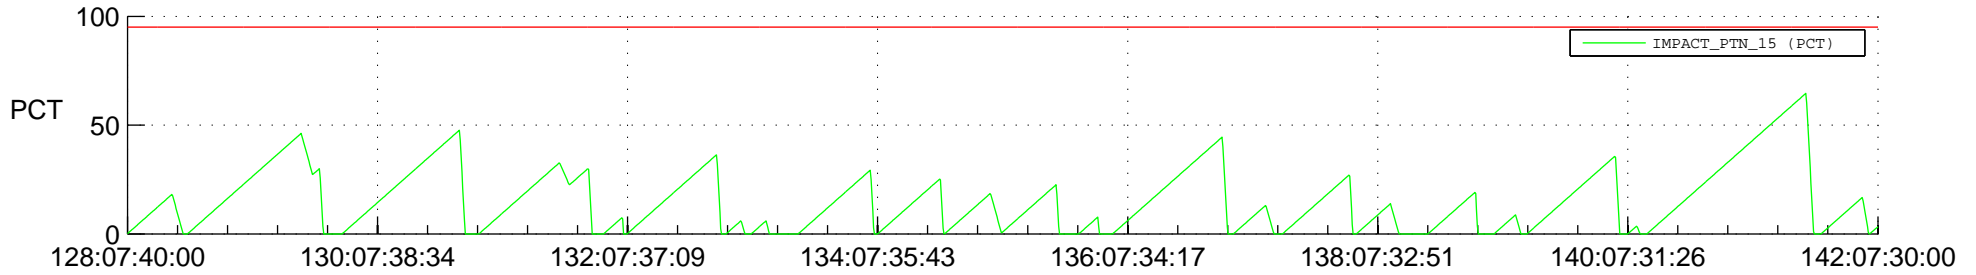

IMPACT_Percent_Full_Prediction