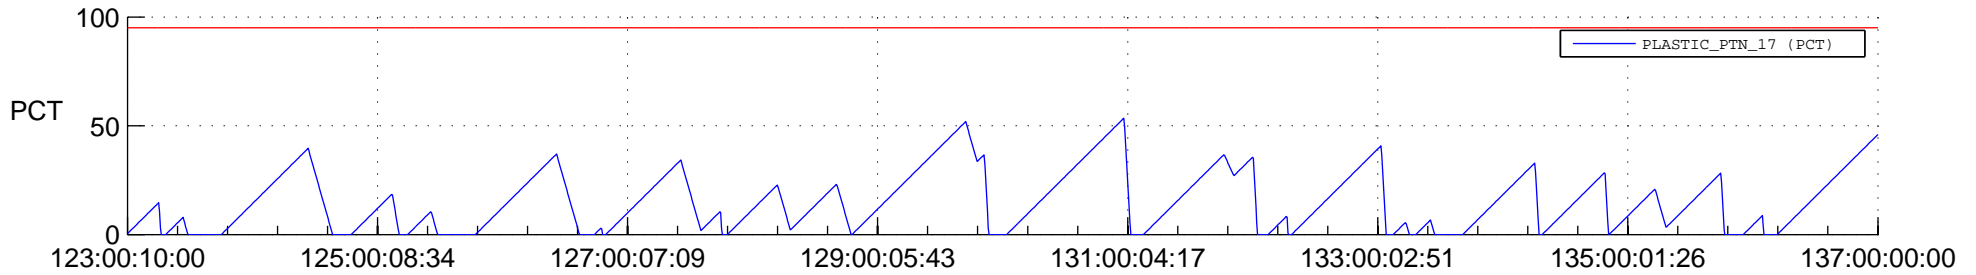

STEREO AHEAD SSR PCT Full Prediction

SWAVES_Percent_Full_Prediction

IMPACT_Percent_Full_Prediction

PLASTIC_Percent_Full_Prediction

Spacecraft_DownLink_Rate