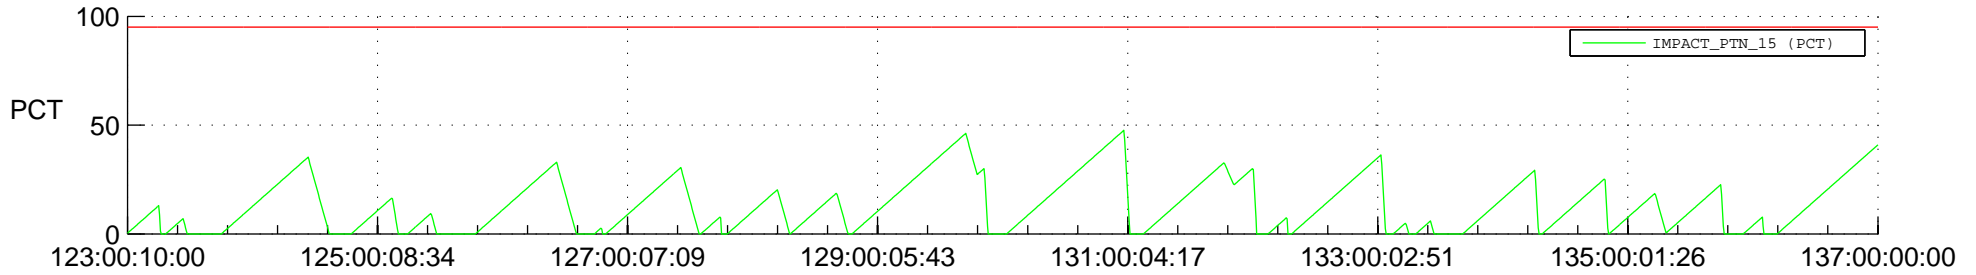

STEREO AHEAD SSR PCT Full Prediction

SWAVES_Percent_Full_Prediction

IMPACT_Percent_Full_Prediction

PLASTIC_Percent_Full_Prediction

Spacecraft_DownLink_Rate