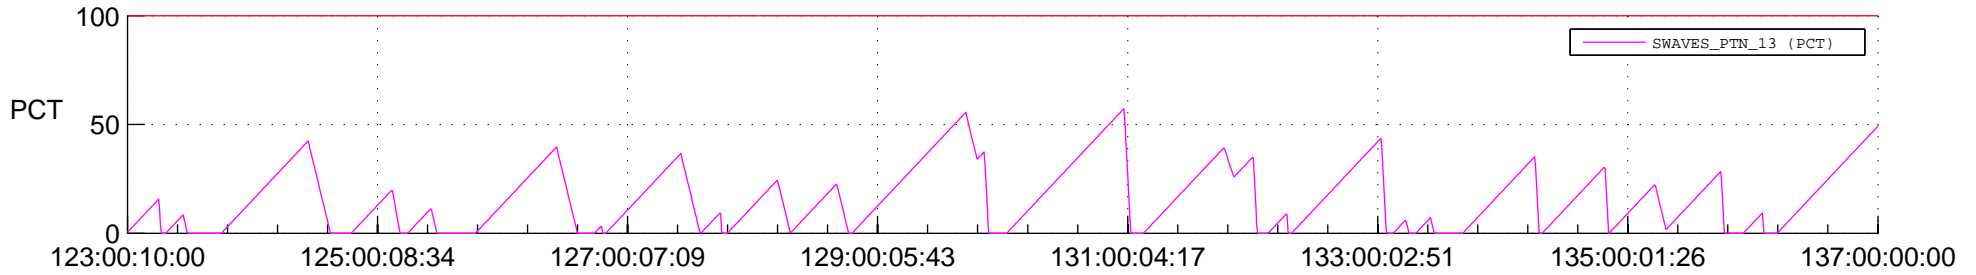

STEREO AHEAD SSR PCT Full Prediction

SWAVES_Percent_Full_Prediction

IMPACT_Percent_Full_Prediction

PLASTIC_Percent_Full_Prediction

Spacecraft_DownLink_Rate