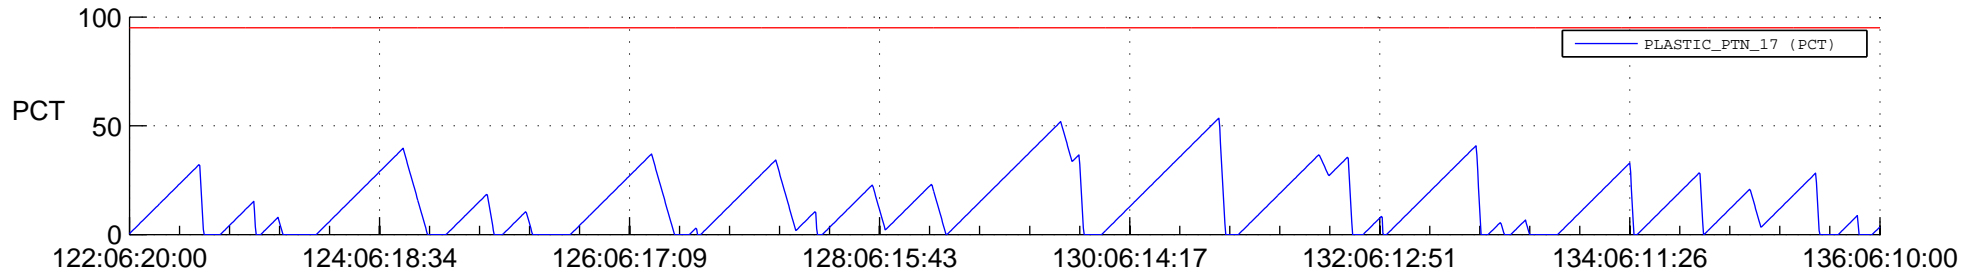

STEREO AHEAD SSR PCT Full Prediction

SWAVES_Percent_Full_Prediction

IMPACT_Percent_Full_Prediction

PLASTIC_Percent_Full_Prediction

Spacecraft_DownLink_Rate