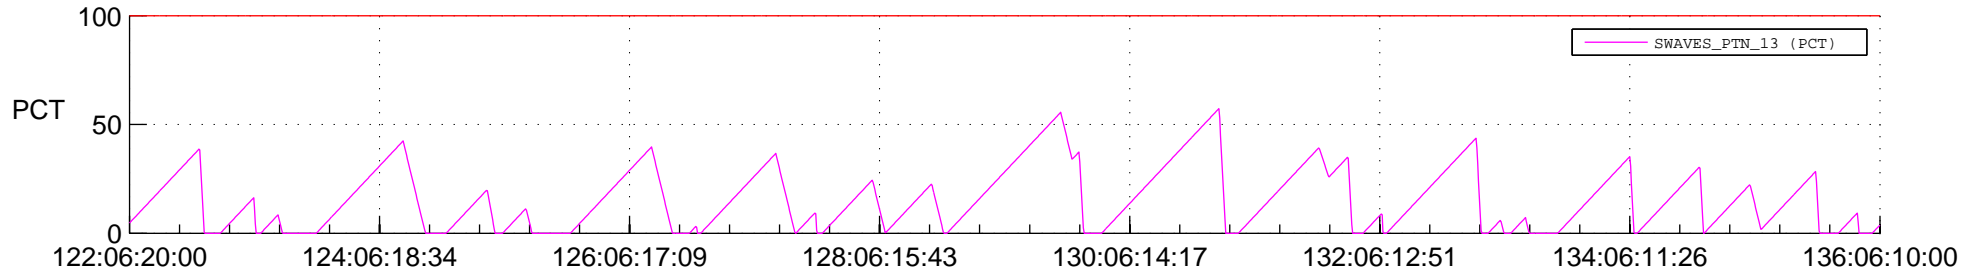

STEREO AHEAD SSR PCT Full Prediction

SWAVES_Percent_Full_Prediction

IMPACT_Percent_Full_Prediction

PLASTIC_Percent_Full_Prediction

Spacecraft_DownLink_Rate