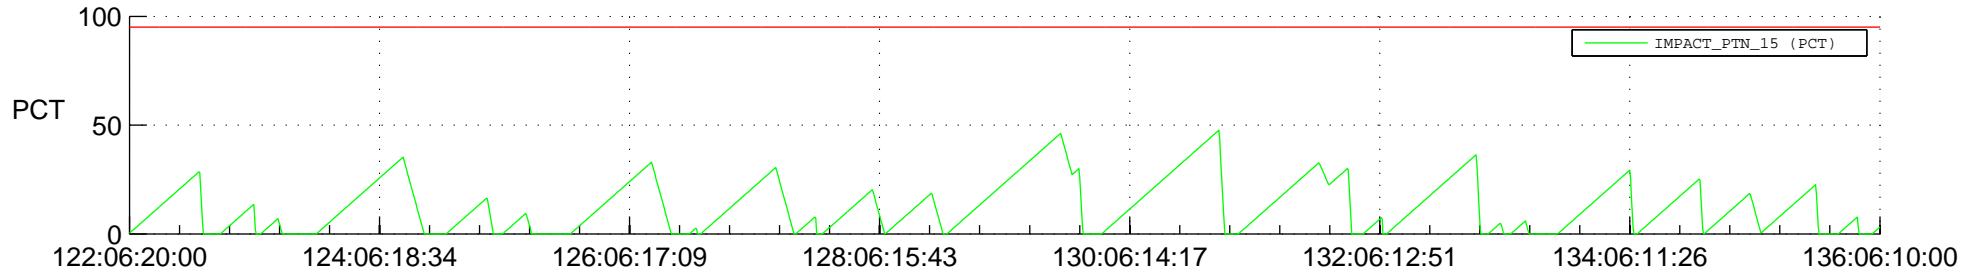

STEREO AHEAD SSR PCT Full Prediction

SWAVES_Percent_Full_Prediction

IMPACT_Percent_Full_Prediction

PLASTIC_Percent_Full_Prediction

Spacecraft_DownLink_Rate