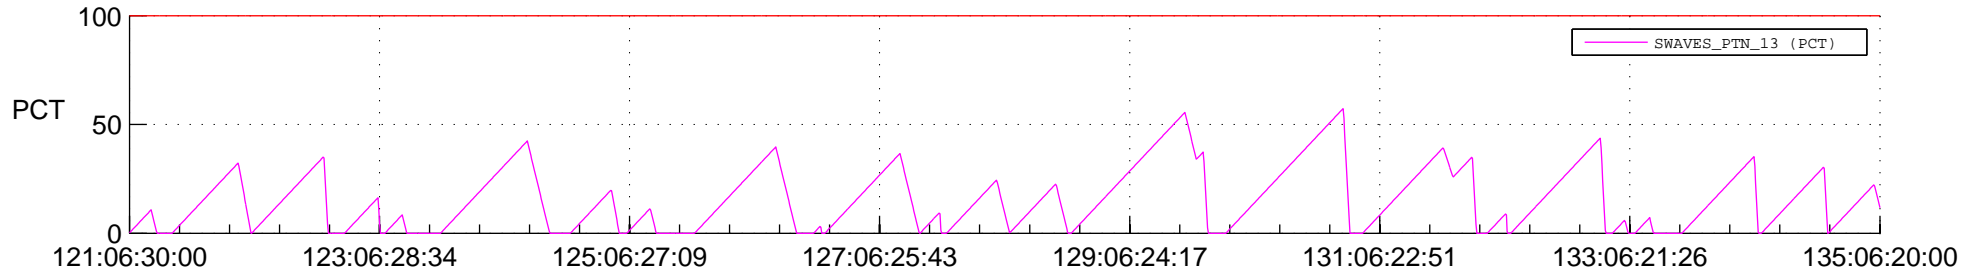

STEREO AHEAD SSR PCT Full Prediction

SWAVES_Percent_Full_Prediction

IMPACT_Percent_Full_Prediction

PLASTIC_Percent_Full_Prediction

Spacecraft_DownLink_Rate