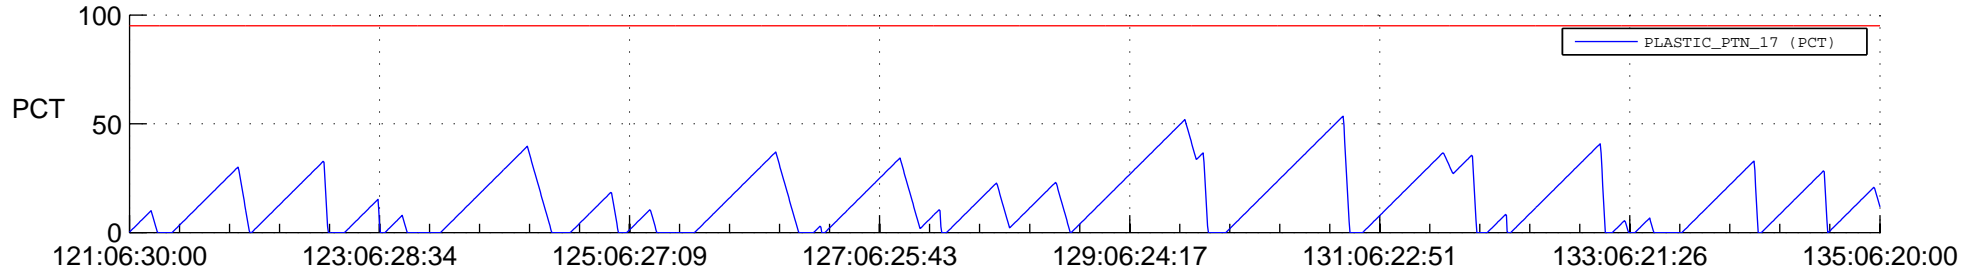

STEREO AHEAD SSR PCT Full Prediction

SWAVES_Percent_Full_Prediction

IMPACT_Percent_Full_Prediction

PLASTIC_Percent_Full_Prediction

Spacecraft_DownLink_Rate