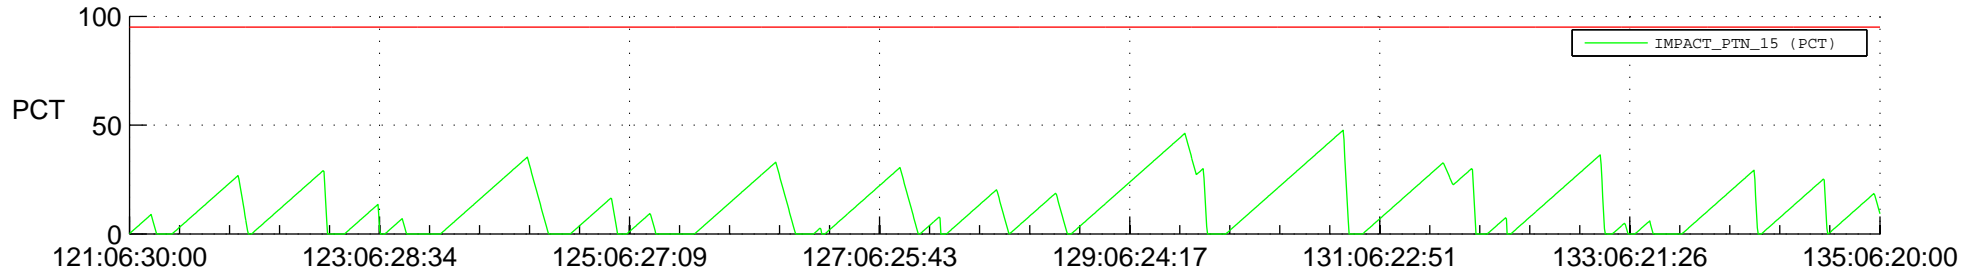

STEREO AHEAD SSR PCT Full Prediction

SWAVES_Percent_Full_Prediction

IMPACT_Percent_Full_Prediction

PLASTIC_Percent_Full_Prediction

Spacecraft_DownLink_Rate