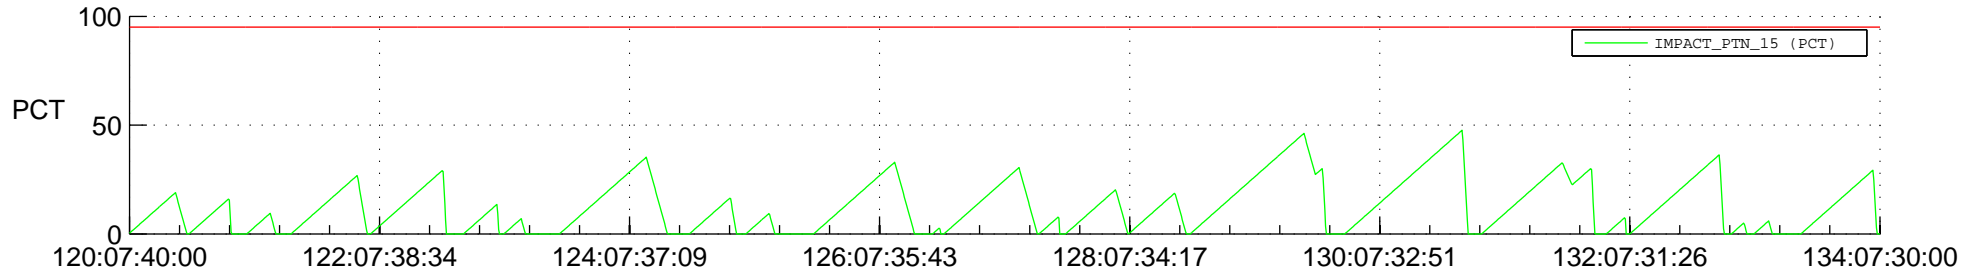

STEREO AHEAD SSR PCT Full Prediction

SWAVES_Percent_Full_Prediction

IMPACT_Percent_Full_Prediction

PLASTIC_Percent_Full_Prediction

Spacecraft_DownLink_Rate

Ground Time (2018:120:07:40:00.000 -2018:134:07:30:00.000)