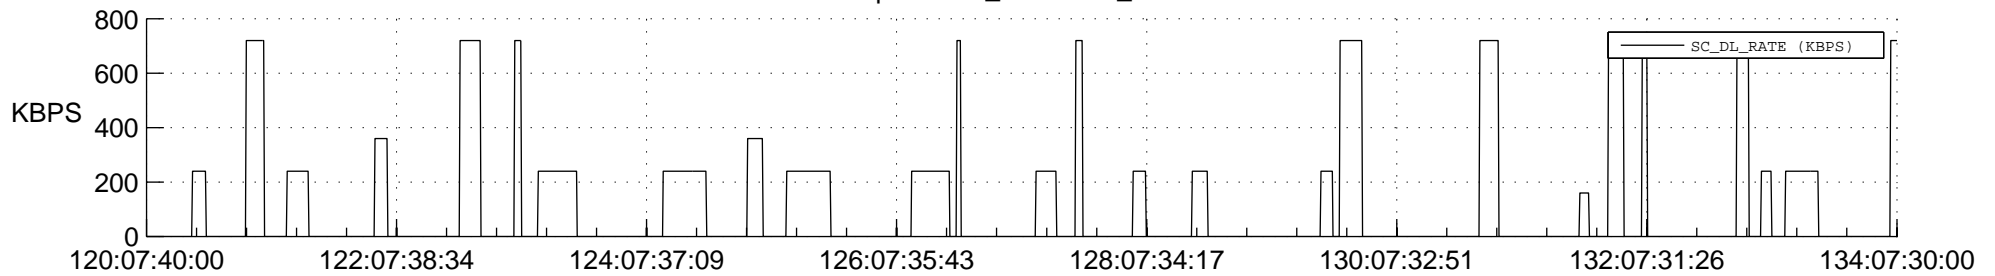

STEREO AHEAD SSR PCT Full Prediction

SWAVES_Percent_Full_Prediction

IMPACT_Percent_Full_Prediction

PLASTIC_Percent_Full_Prediction

Spacecraft_DownLink_Rate

Ground Time (2018:120:07:40:00.000 -2018:134:07:30:00.000)