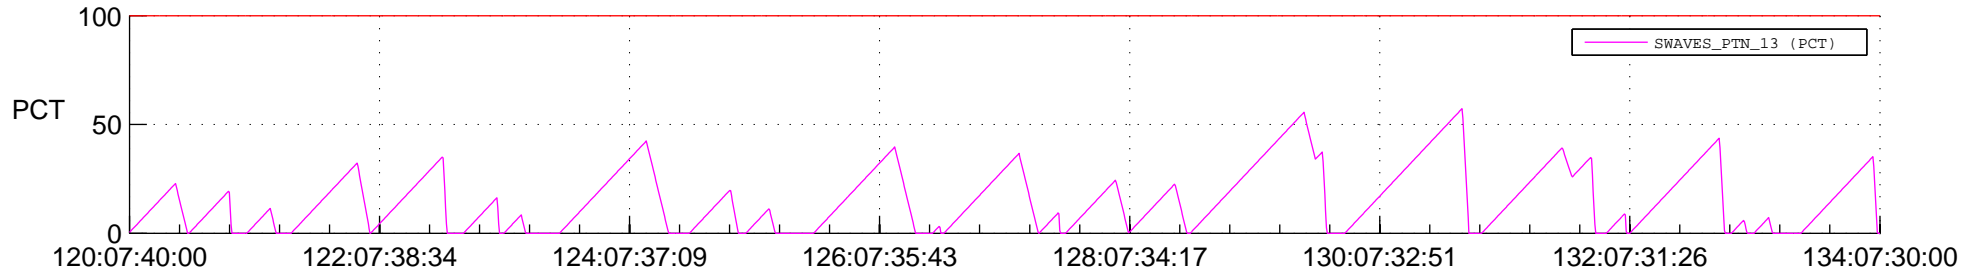

STEREO AHEAD SSR PCT Full Prediction

SWAVES_Percent_Full_Prediction

IMPACT_Percent_Full_Prediction

PLASTIC_Percent_Full_Prediction

Spacecraft_DownLink_Rate

Ground Time (2018:120:07:40:00.000 -2018:134:07:30:00.000)