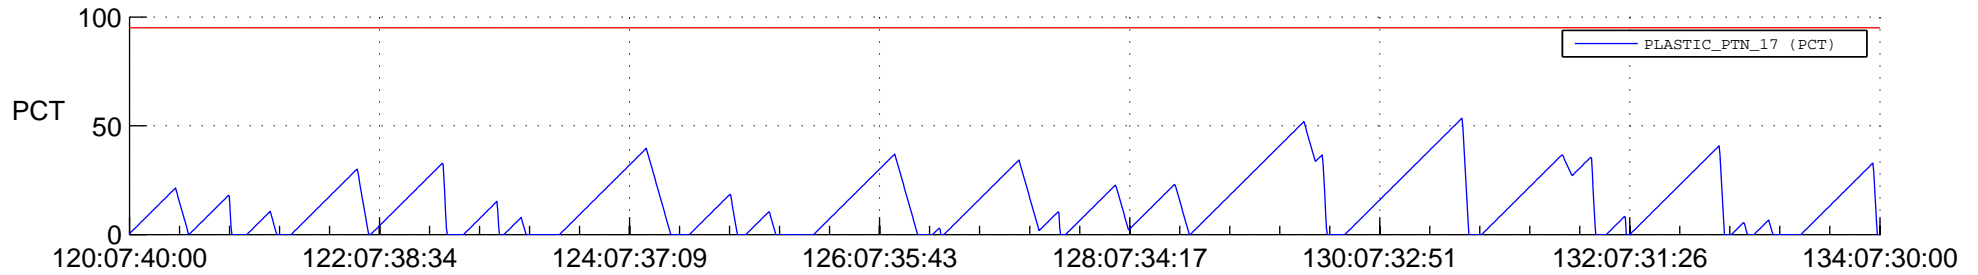

STEREO AHEAD SSR PCT Full Prediction

SWAVES_Percent_Full_Prediction

IMPACT_Percent_Full_Prediction

PLASTIC_Percent_Full_Prediction

Spacecraft_DownLink_Rate

Ground Time (2018:120:07:40:00.000 -2018:134:07:30:00.000)