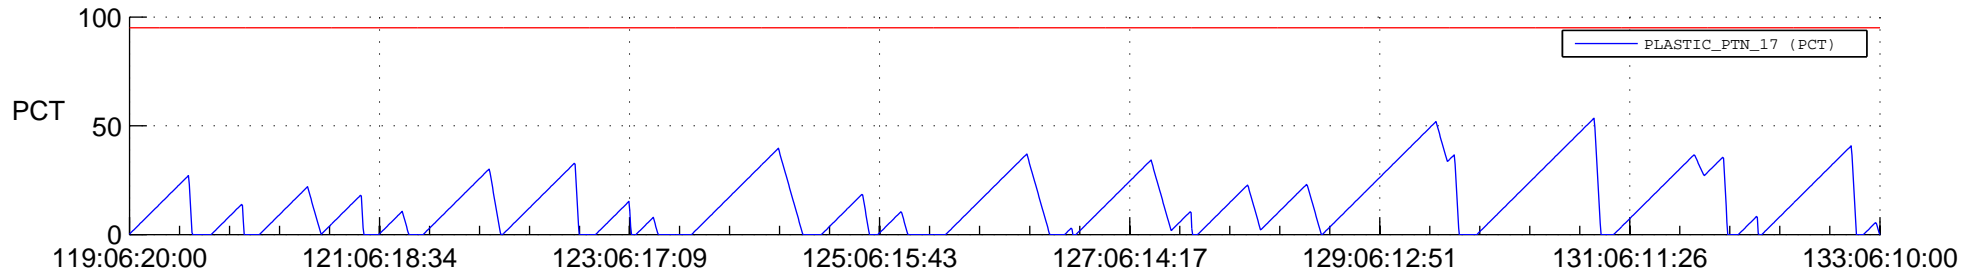

STEREO AHEAD SSR PCT Full Prediction

SWAVES_Percent_Full_Prediction

IMPACT_Percent_Full_Prediction

PLASTIC_Percent_Full_Prediction

Spacecraft_DownLink_Rate