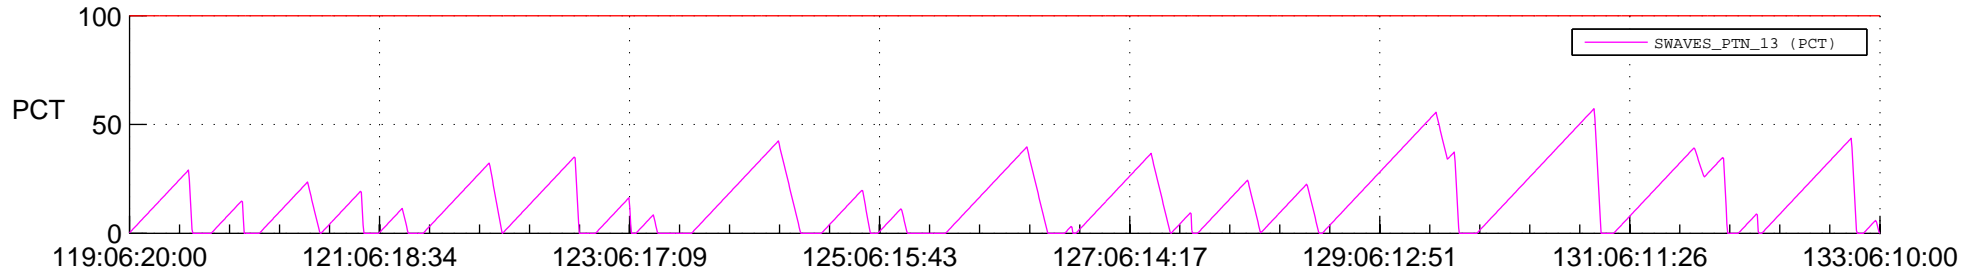

STEREO AHEAD SSR PCT Full Prediction

SWAVES_Percent_Full_Prediction

IMPACT_Percent_Full_Prediction

PLASTIC_Percent_Full_Prediction

Spacecraft_DownLink_Rate