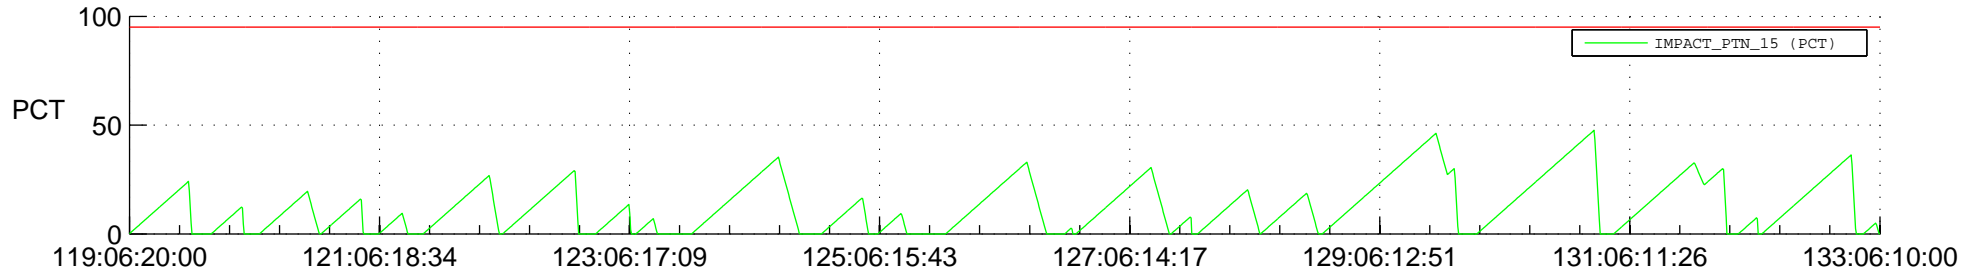

STEREO AHEAD SSR PCT Full Prediction

SWAVES_Percent_Full_Prediction

IMPACT_Percent_Full_Prediction

PLASTIC_Percent_Full_Prediction

Spacecraft_DownLink_Rate