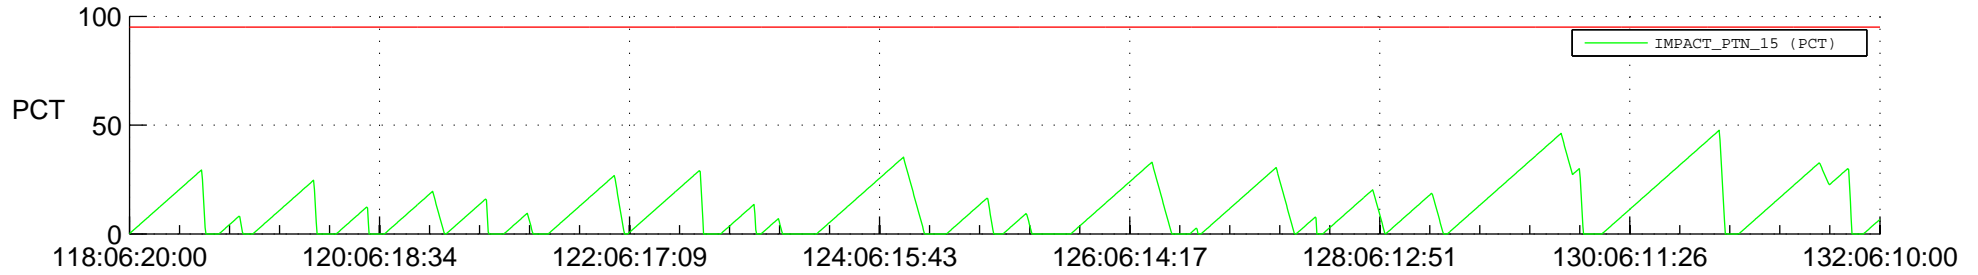

STEREO AHEAD SSR PCT Full Prediction

SWAVES_Percent_Full_Prediction

IMPACT_Percent_Full_Prediction

PLASTIC_Percent_Full_Prediction

Spacecraft_DownLink_Rate

Ground Time (2018:118:06:20:00.000 -2018:132:06:10:00.000)