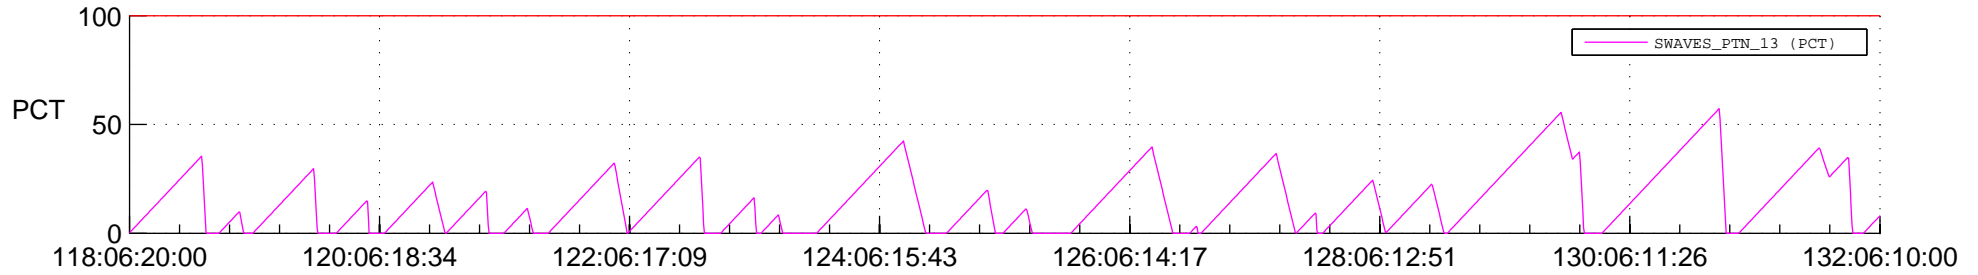

STEREO AHEAD SSR PCT Full Prediction

SWAVES_Percent_Full_Prediction

IMPACT_Percent_Full_Prediction

PLASTIC_Percent_Full_Prediction

Spacecraft_DownLink_Rate

Ground Time (2018:118:06:20:00.000 -2018:132:06:10:00.000)