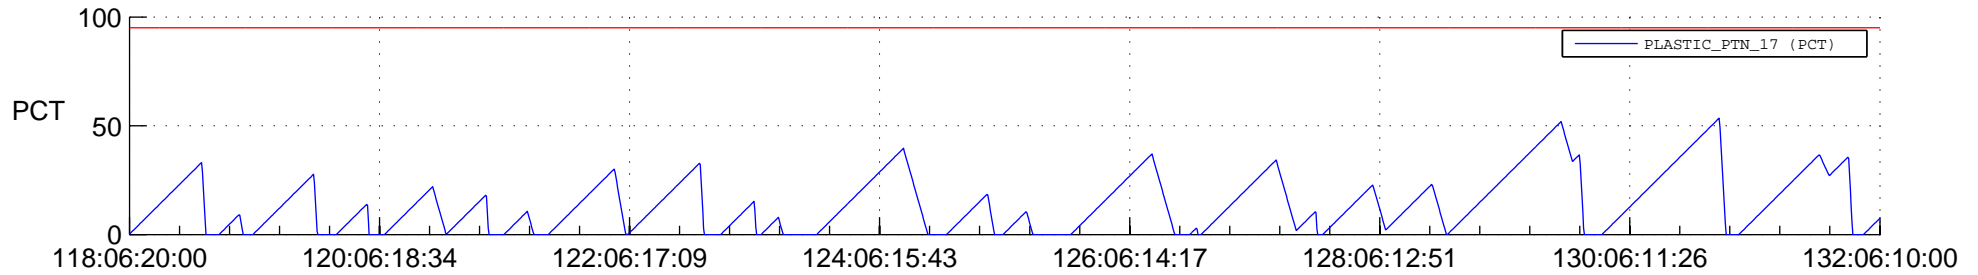

STEREO AHEAD SSR PCT Full Prediction

SWAVES_Percent_Full_Prediction

IMPACT_Percent_Full_Prediction

PLASTIC_Percent_Full_Prediction

Spacecraft_DownLink_Rate

Ground Time (2018:118:06:20:00.000 -2018:132:06:10:00.000)