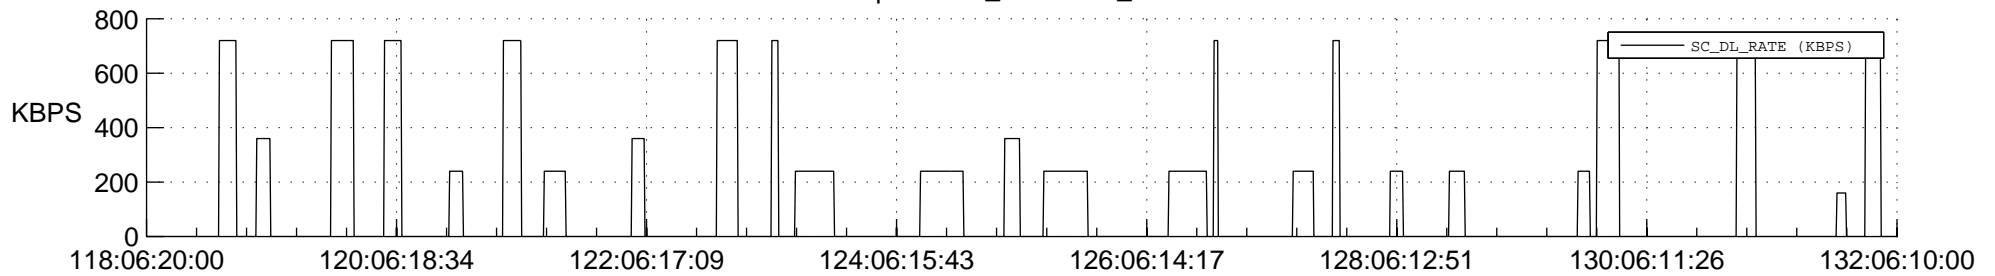

STEREO AHEAD SSR PCT Full Prediction

SWAVES_Percent_Full_Prediction

IMPACT_Percent_Full_Prediction

PLASTIC_Percent_Full_Prediction

Spacecraft_DownLink_Rate

Ground Time (2018:118:06:20:00.000 -2018:132:06:10:00.000)