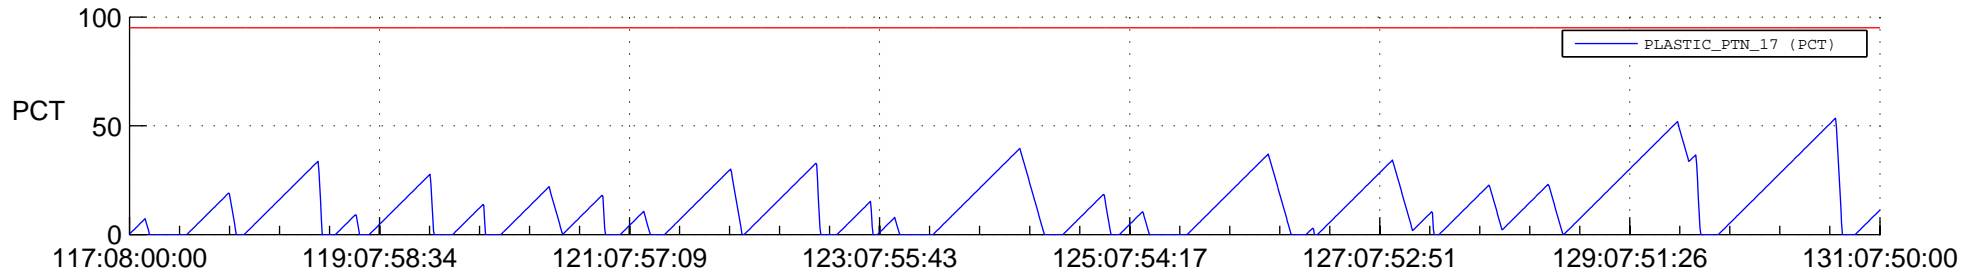

STEREO AHEAD SSR PCT Full Prediction

SWAVES_Percent_Full_Prediction

IMPACT_Percent_Full_Prediction

PLASTIC_Percent_Full_Prediction

Spacecraft_DownLink_Rate

Ground Time (2018:117:08:00:00.000 -2018:131:07:50:00.000)