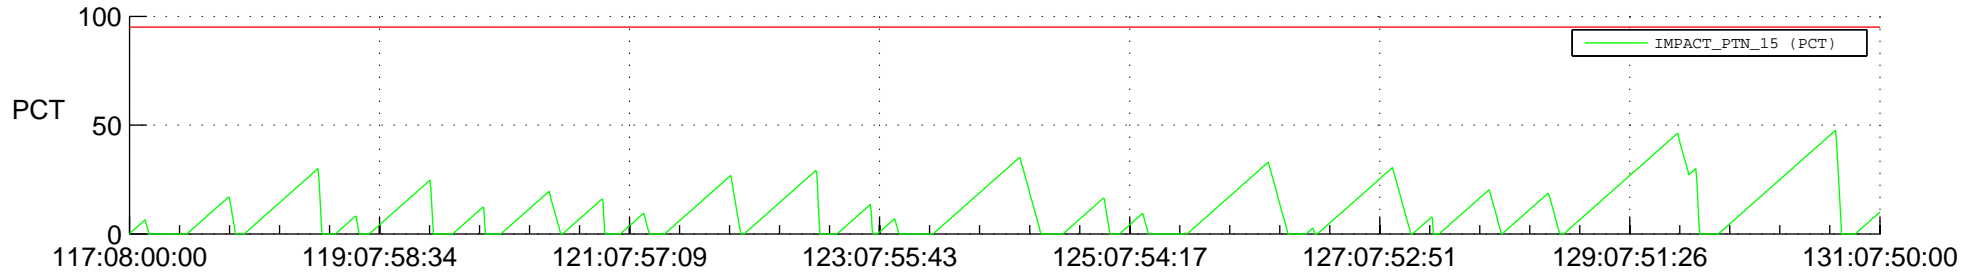

STEREO AHEAD SSR PCT Full Prediction

SWAVES_Percent_Full_Prediction

IMPACT_Percent_Full_Prediction

PLASTIC_Percent_Full_Prediction

Spacecraft_DownLink_Rate

Ground Time (2018:117:08:00:00.000 -2018:131:07:50:00.000)