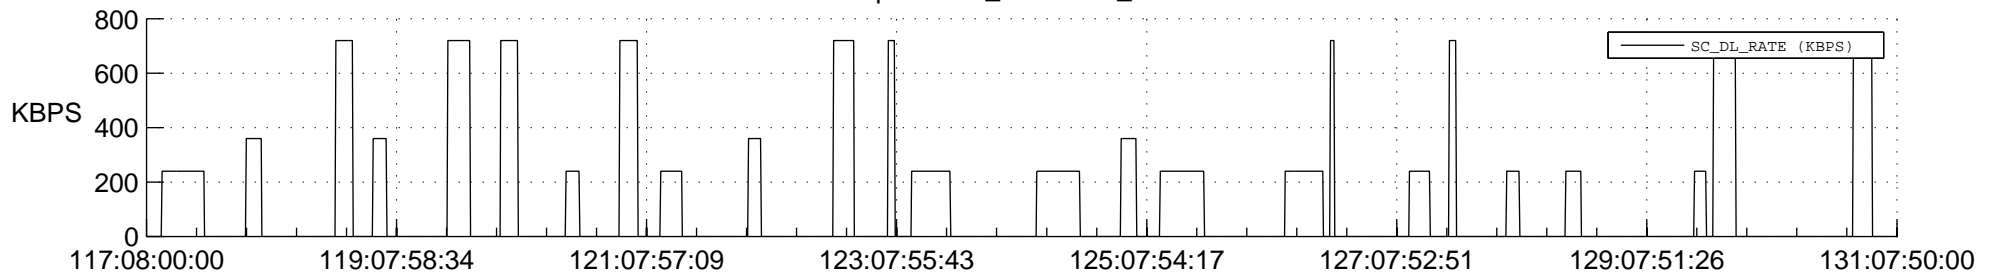

STEREO AHEAD SSR PCT Full Prediction

SWAVES_Percent_Full_Prediction

IMPACT_Percent_Full_Prediction

PLASTIC_Percent_Full_Prediction

Spacecraft_DownLink_Rate

Ground Time (2018:117:08:00:00.000 -2018:131:07:50:00.000)