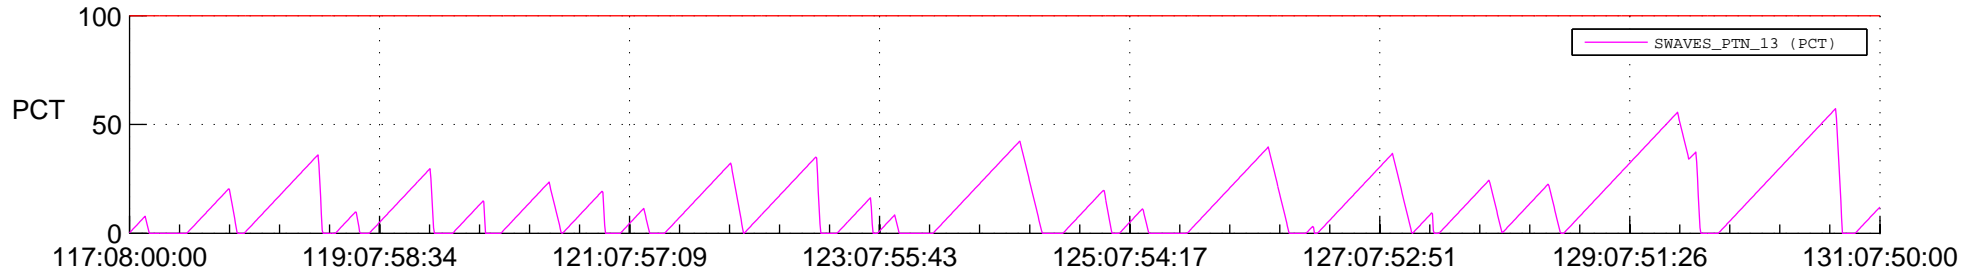

STEREO AHEAD SSR PCT Full Prediction

SWAVES_Percent_Full_Prediction

IMPACT_Percent_Full_Prediction

PLASTIC_Percent_Full_Prediction

Spacecraft_DownLink_Rate

Ground Time (2018:117:08:00:00.000 -2018:131:07:50:00.000)