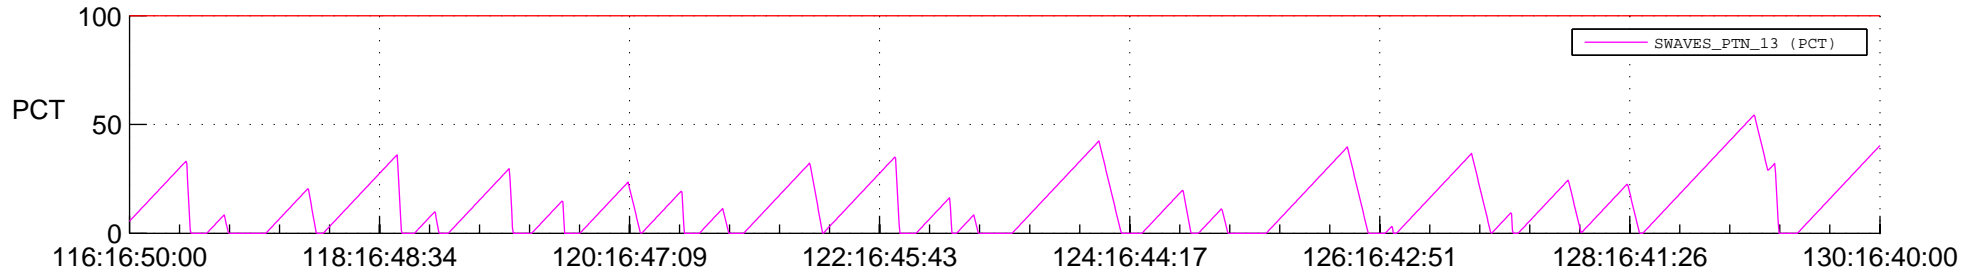

STEREO AHEAD SSR PCT Full Prediction

SWAVES_Percent_Full_Prediction

IMPACT_Percent_Full_Prediction

PLASTIC_Percent_Full_Prediction

Spacecraft_DownLink_Rate