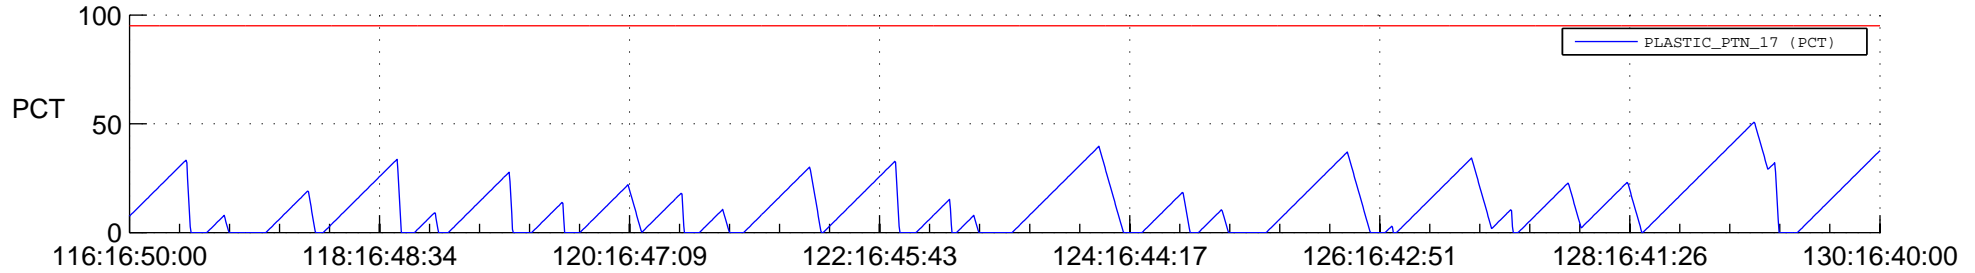

STEREO AHEAD SSR PCT Full Prediction

SWAVES_Percent_Full_Prediction

IMPACT_Percent_Full_Prediction

PLASTIC_Percent_Full_Prediction

Spacecraft_DownLink_Rate