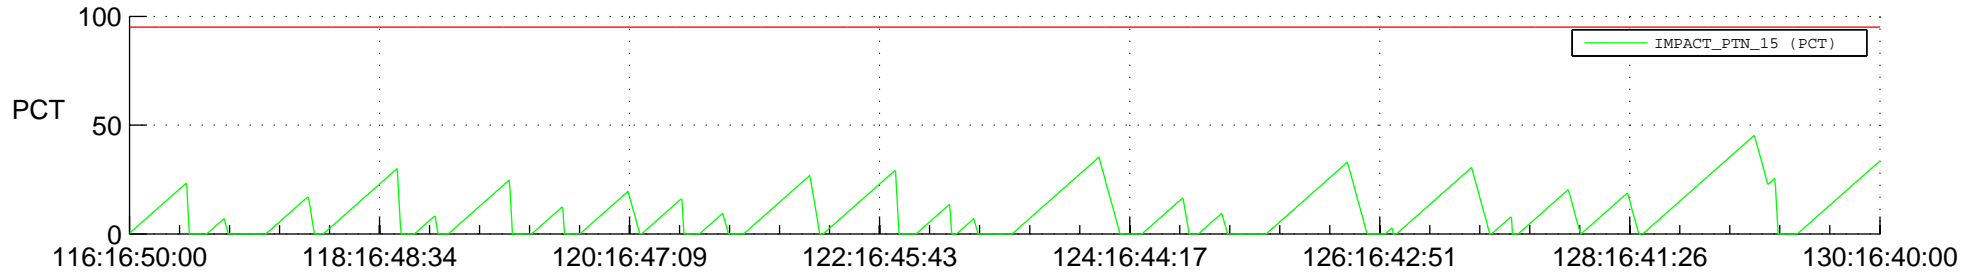

STEREO AHEAD SSR PCT Full Prediction

SWAVES_Percent_Full_Prediction

IMPACT_Percent_Full_Prediction

PLASTIC_Percent_Full_Prediction

Spacecraft_DownLink_Rate