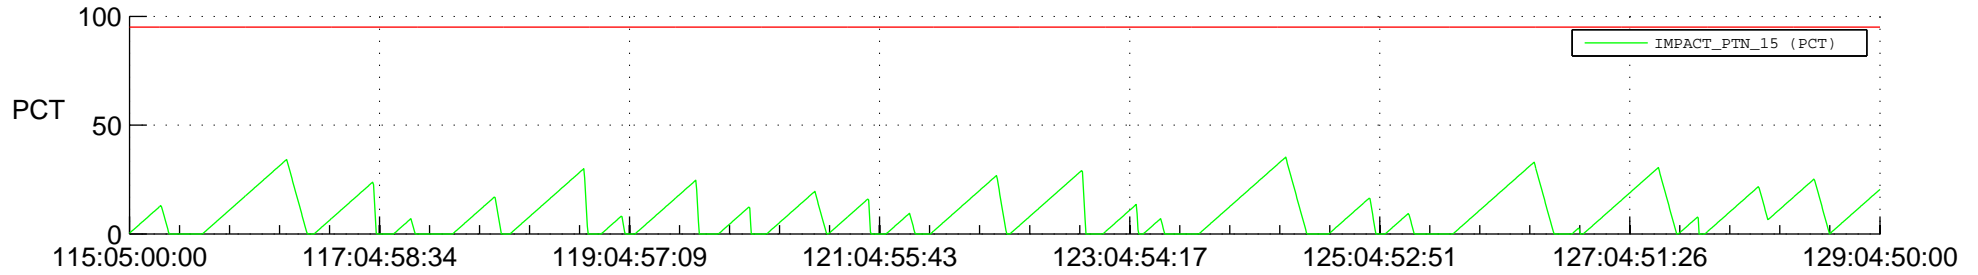

STEREO AHEAD SSR PCT Full Prediction

SWAVES_Percent_Full_Prediction

IMPACT_Percent_Full_Prediction

PLASTIC_Percent_Full_Prediction

Spacecraft_DownLink_Rate