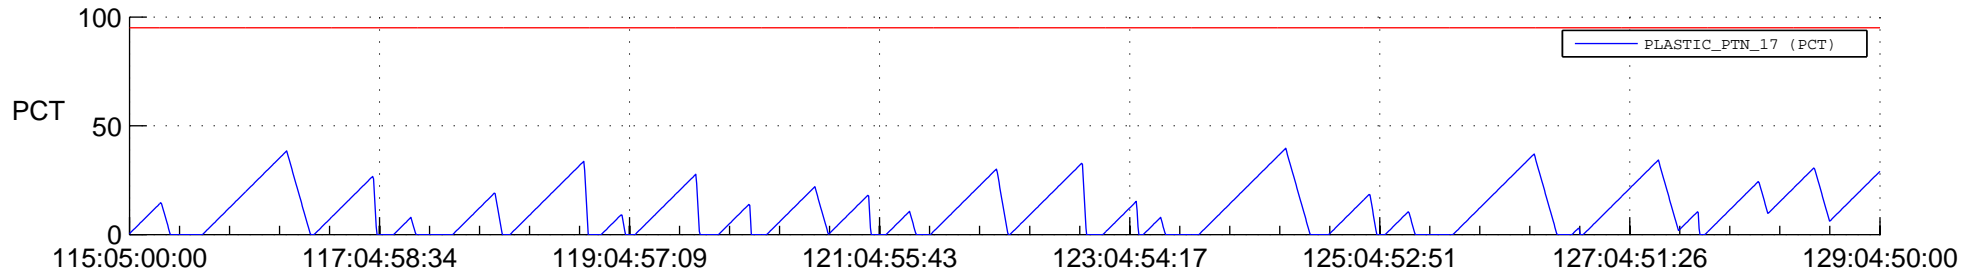

STEREO AHEAD SSR PCT Full Prediction

SWAVES_Percent_Full_Prediction

IMPACT_Percent_Full_Prediction

PLASTIC_Percent_Full_Prediction

Spacecraft_DownLink_Rate