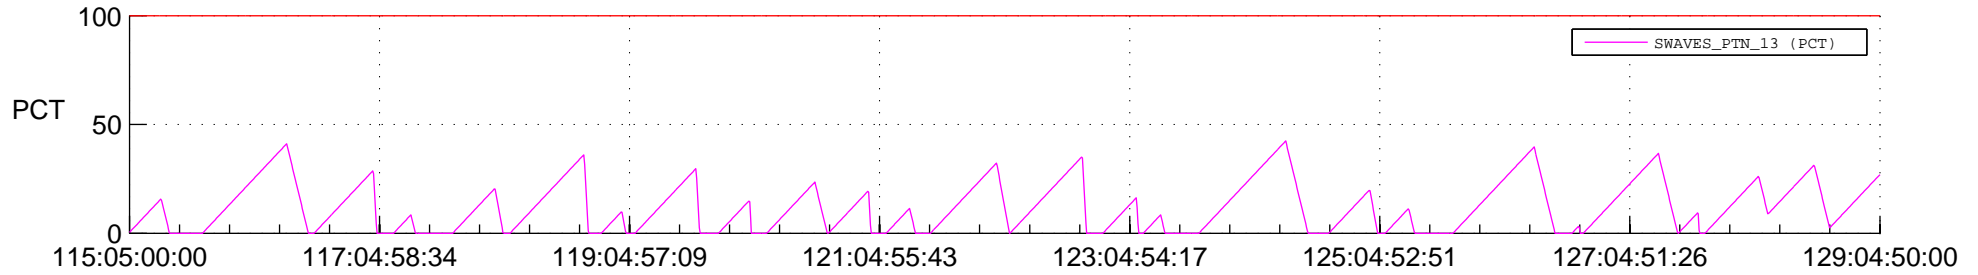

STEREO AHEAD SSR PCT Full Prediction

SWAVES_Percent_Full_Prediction

IMPACT_Percent_Full_Prediction

PLASTIC_Percent_Full_Prediction

Spacecraft_DownLink_Rate