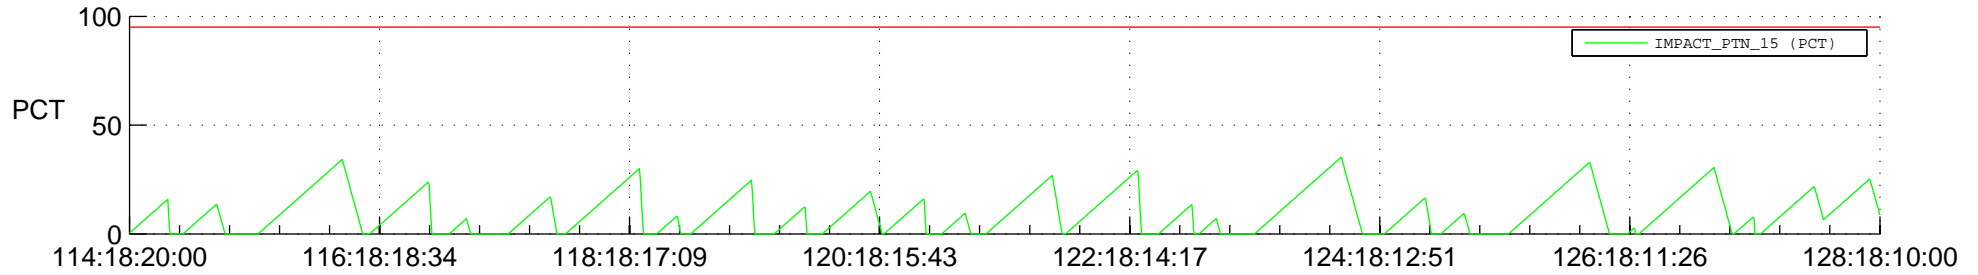

IMPACT_Percent_Full_Prediction