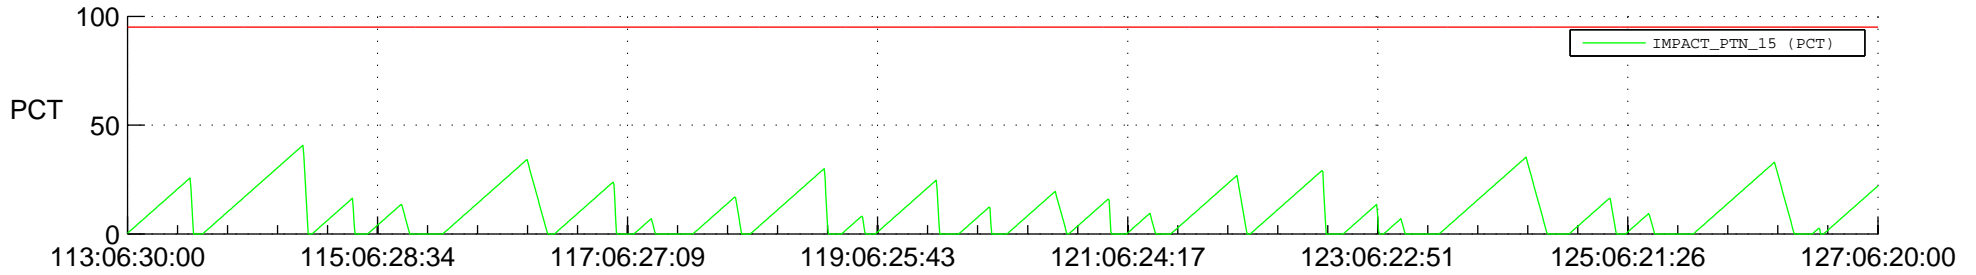

IMPACT_Percent_Full_Prediction