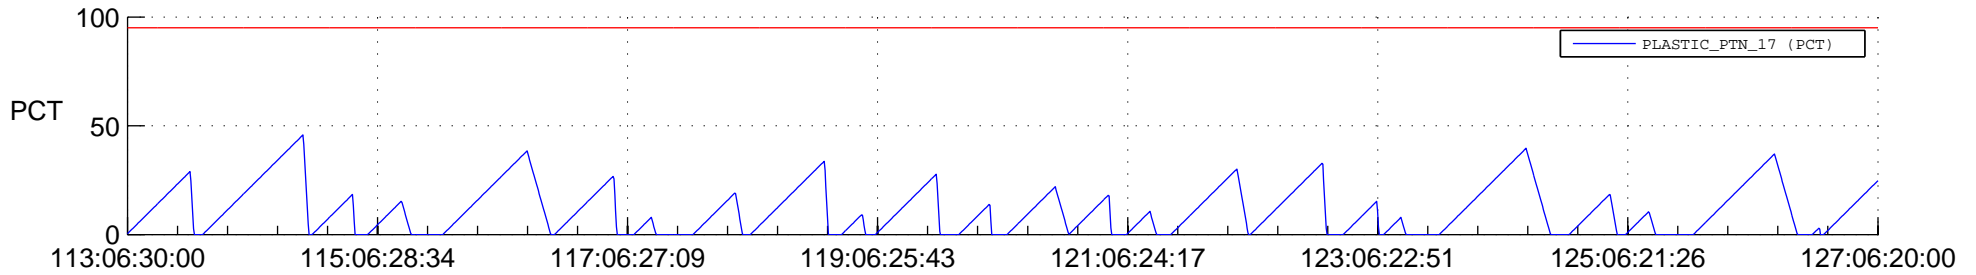

# STEREO AHEAD SSR PCT Full Prediction

## SWAVES\_Percent\_Full\_Prediction

## Spacecraft\_DownLink\_Rate

Ground Time (2018:113:06:30:00.000 -2018:127:06:20:00.000)