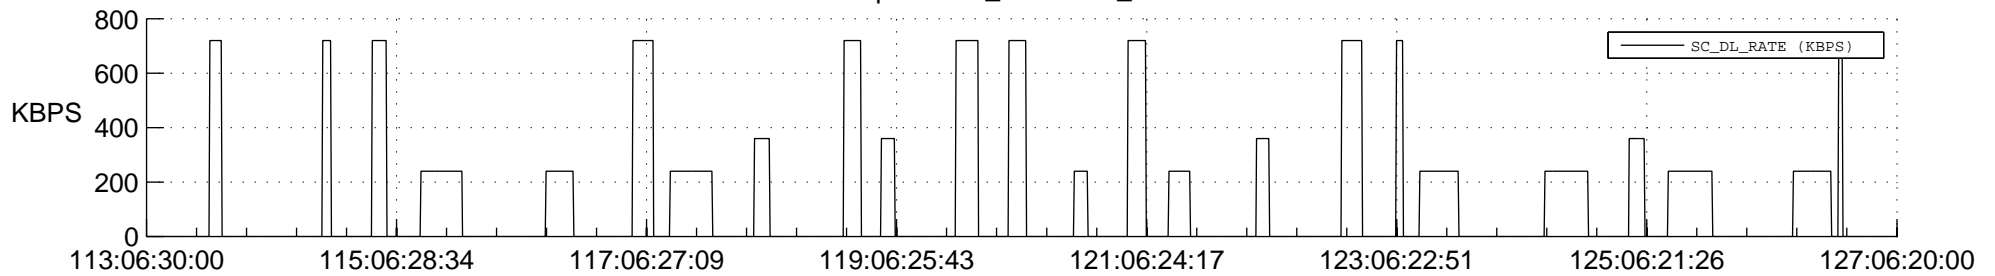

## Spacecraft\_DownLink\_Rate

Ground Time (2018:113:06:30:00.000 -2018:127:06:20:00.000)