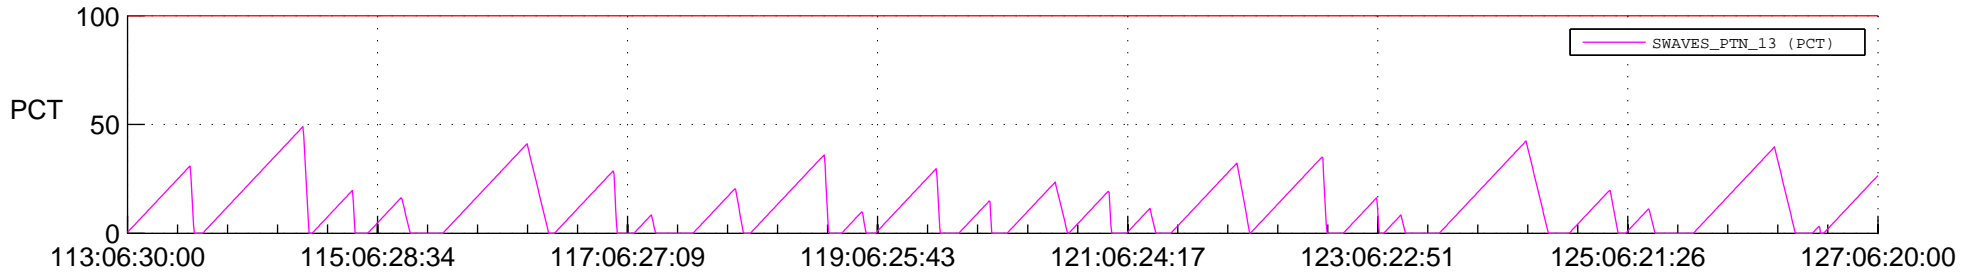

## SWAVES\_Percent\_Full\_Prediction

## Spacecraft\_DownLink\_Rate

Ground Time (2018:113:06:30:00.000 -2018:127:06:20:00.000)