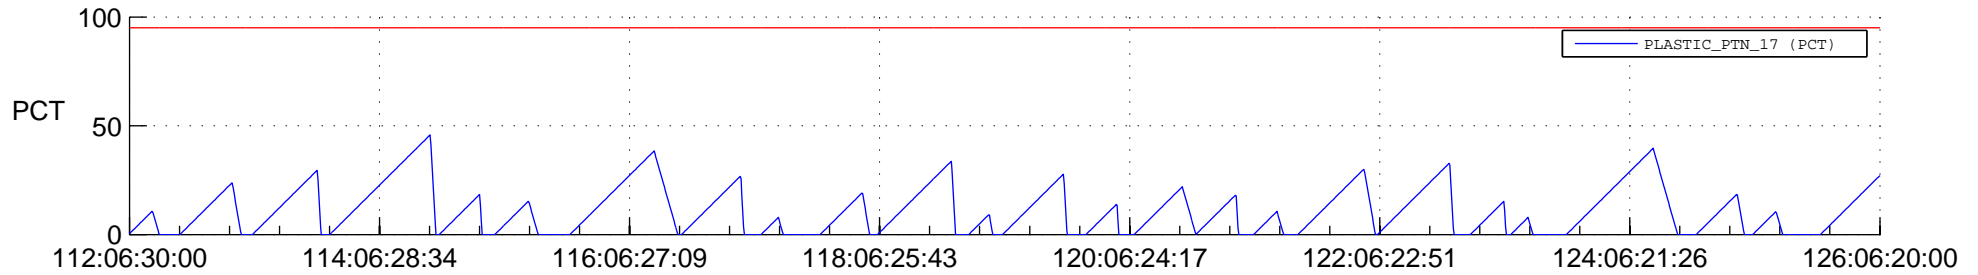

PLASTIC_Percent_Full_Prediction