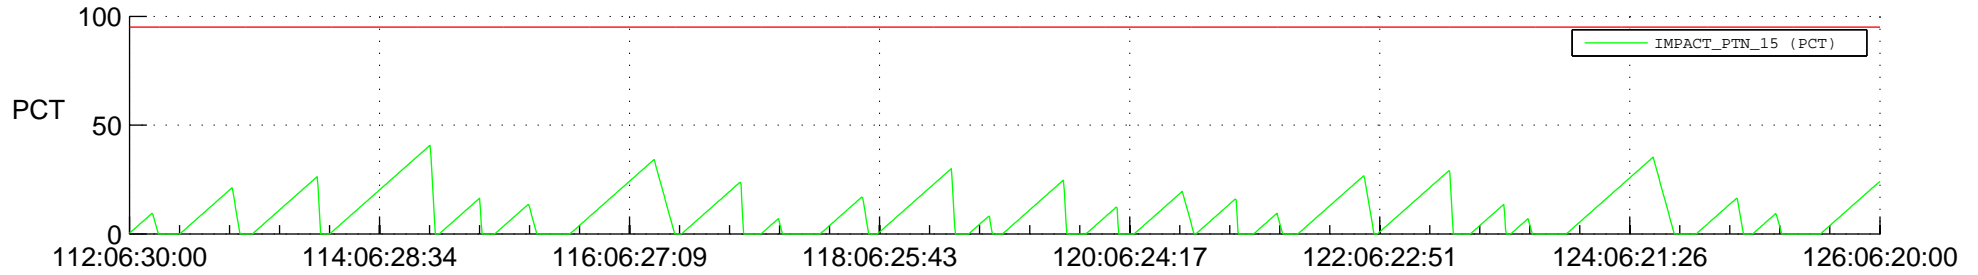

IMPACT_Percent_Full_Prediction