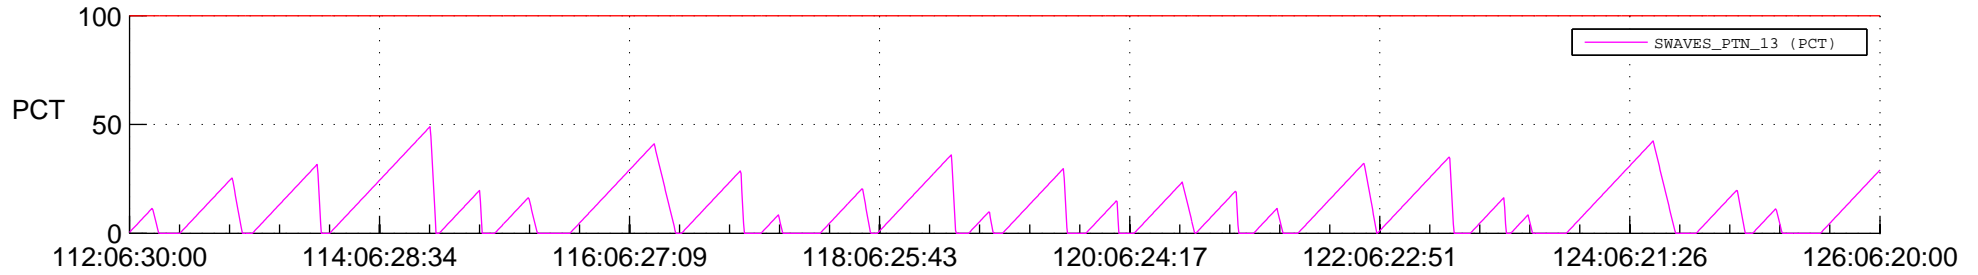

# STEREO AHEAD SSR PCT Full Prediction

## SWAVES\_Percent\_Full\_Prediction