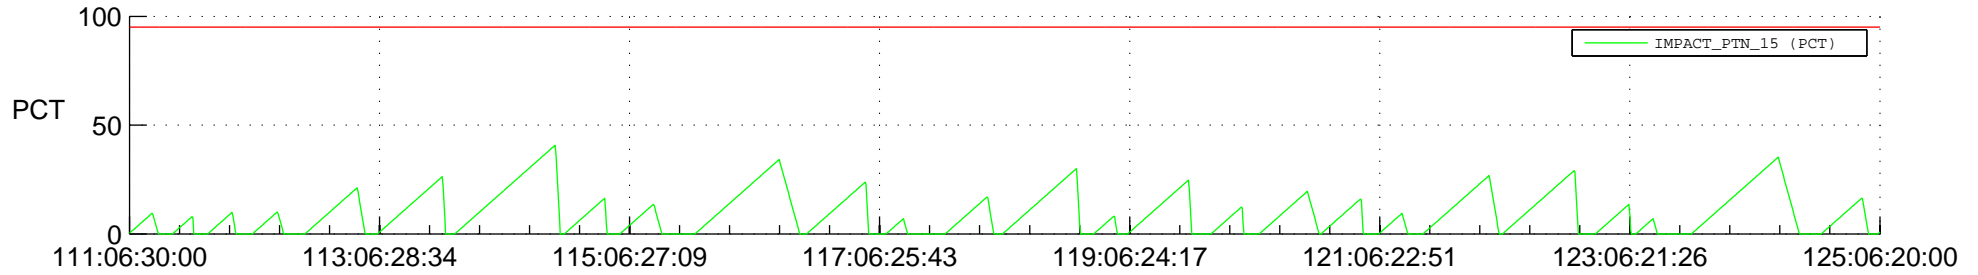

STEREO AHEAD SSR PCT Full Prediction

SWAVES_Percent_Full_Prediction

IMPACT_Percent_Full_Prediction

PLASTIC_Percent_Full_Prediction

Spacecraft_DownLink_Rate

Ground Time (2018:111:06:30:00.000 -2018:125:06:20:00.000)