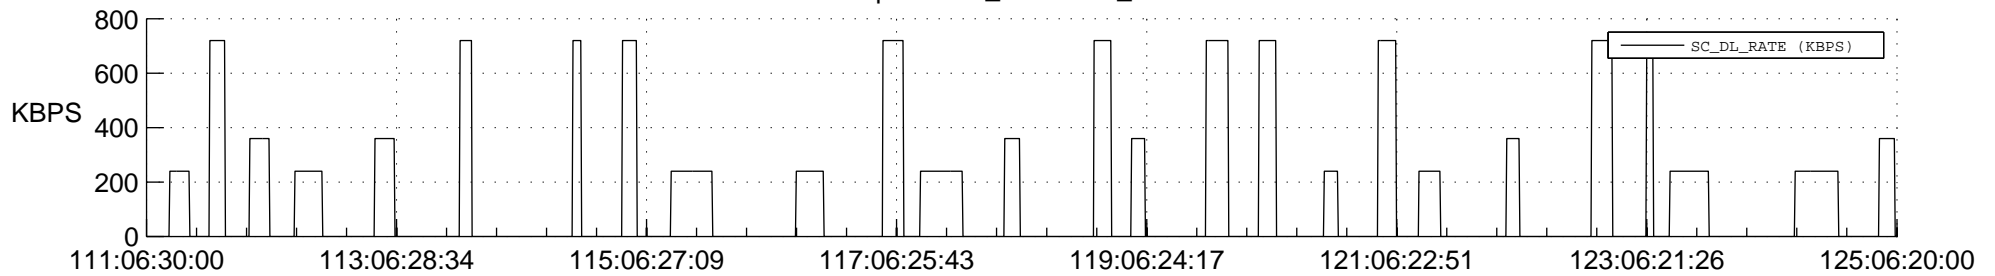

STEREO AHEAD SSR PCT Full Prediction

SWAVES_Percent_Full_Prediction

IMPACT_Percent_Full_Prediction

PLASTIC_Percent_Full_Prediction

Spacecraft_DownLink_Rate

Ground Time (2018:111:06:30:00.000 -2018:125:06:20:00.000)