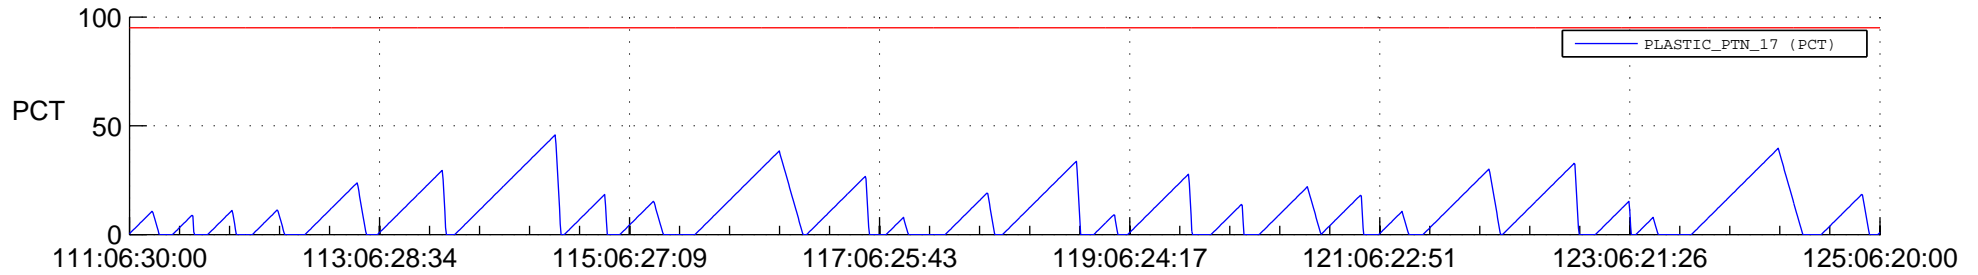

STEREO AHEAD SSR PCT Full Prediction

SWAVES_Percent_Full_Prediction

IMPACT_Percent_Full_Prediction

PLASTIC_Percent_Full_Prediction

Spacecraft_DownLink_Rate

Ground Time (2018:111:06:30:00.000 -2018:125:06:20:00.000)