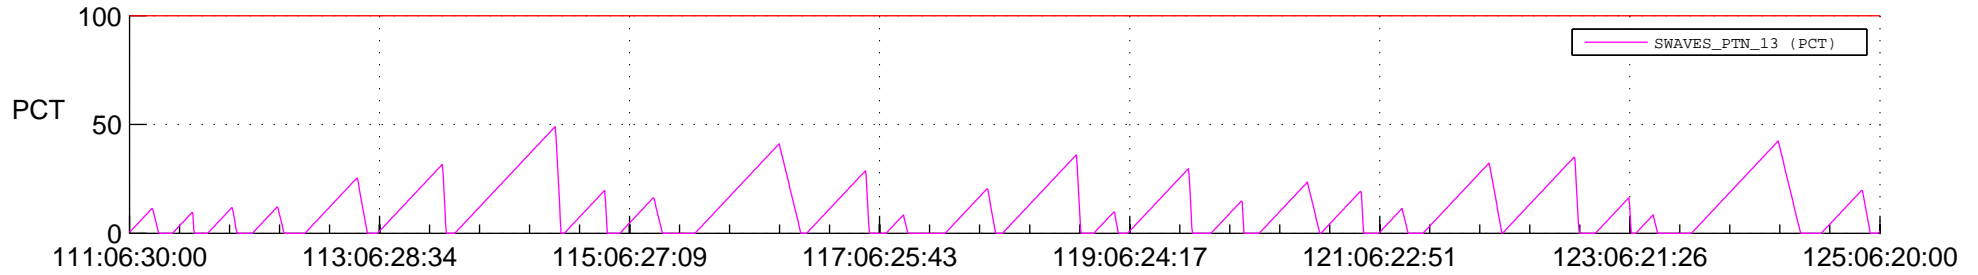

STEREO AHEAD SSR PCT Full Prediction

SWAVES_Percent_Full_Prediction

IMPACT_Percent_Full_Prediction

PLASTIC_Percent_Full_Prediction

Spacecraft_DownLink_Rate

Ground Time (2018:111:06:30:00.000 -2018:125:06:20:00.000)