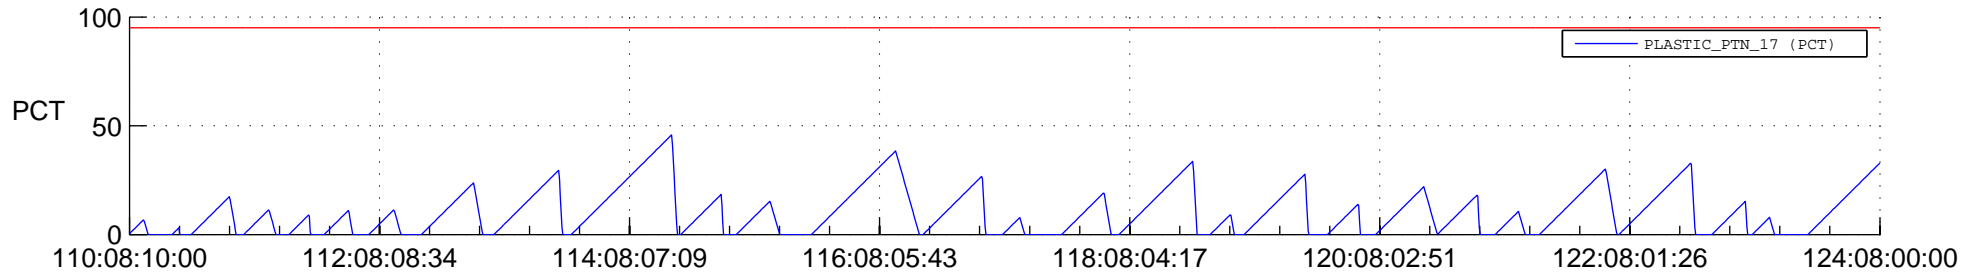

STEREO AHEAD SSR PCT Full Prediction

SWAVES_Percent_Full_Prediction

IMPACT_Percent_Full_Prediction

PLASTIC_Percent_Full_Prediction

Spacecraft_DownLink_Rate