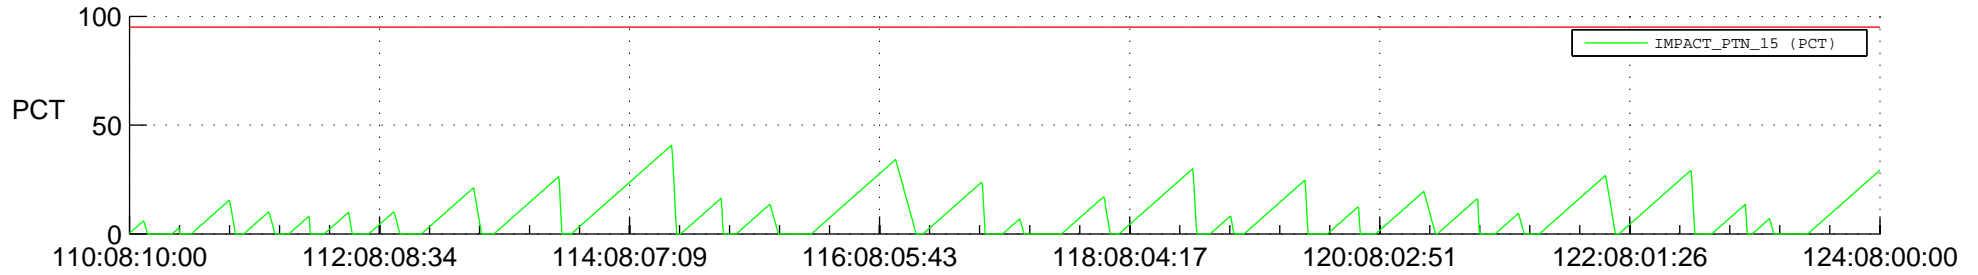

STEREO AHEAD SSR PCT Full Prediction

SWAVES_Percent_Full_Prediction

IMPACT_Percent_Full_Prediction

PLASTIC_Percent_Full_Prediction

Spacecraft_DownLink_Rate