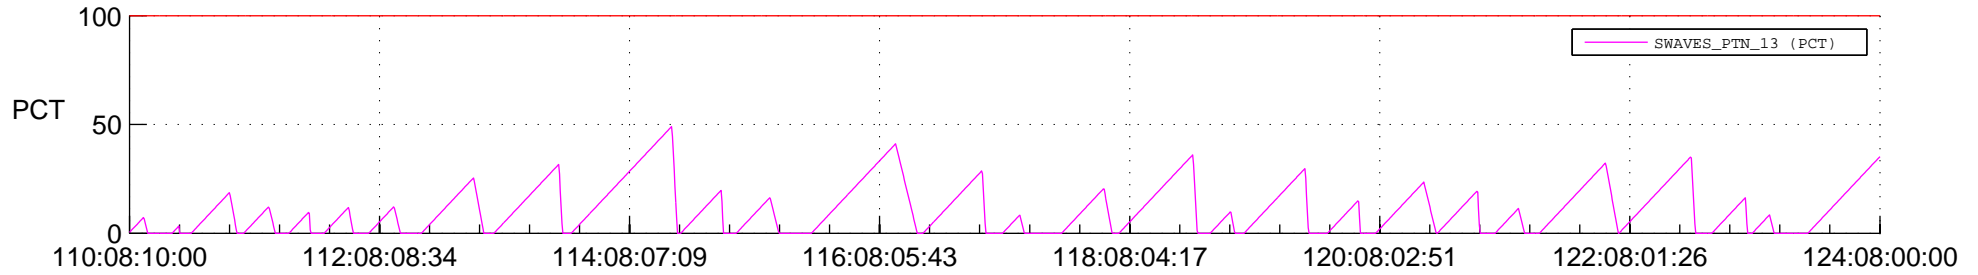

STEREO AHEAD SSR PCT Full Prediction

SWAVES_Percent_Full_Prediction

IMPACT_Percent_Full_Prediction

PLASTIC_Percent_Full_Prediction

Spacecraft_DownLink_Rate