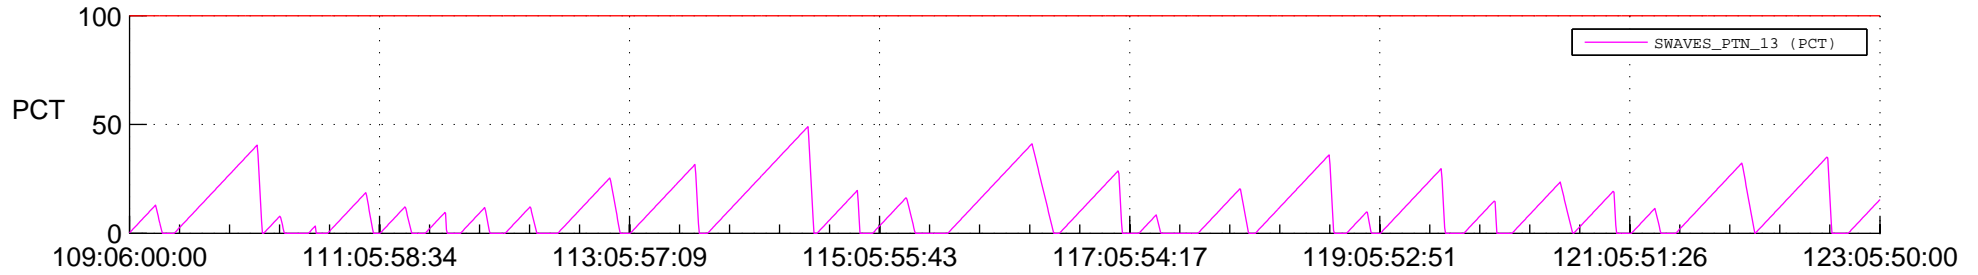

STEREO AHEAD SSR PCT Full Prediction

SWAVES_Percent_Full_Prediction

IMPACT_Percent_Full_Prediction

PLASTIC_Percent_Full_Prediction

Spacecraft_DownLink_Rate