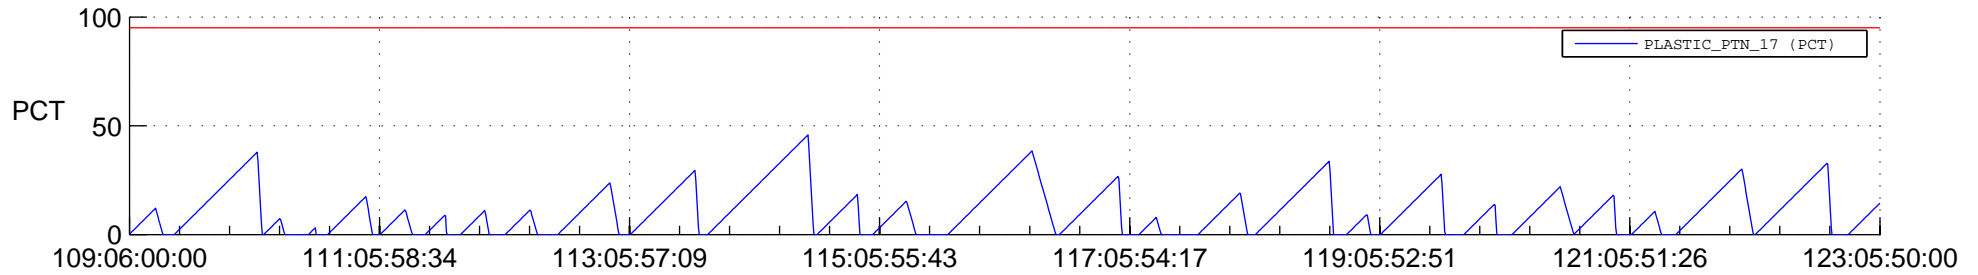

STEREO AHEAD SSR PCT Full Prediction

SWAVES_Percent_Full_Prediction

IMPACT_Percent_Full_Prediction

PLASTIC_Percent_Full_Prediction

Spacecraft_DownLink_Rate