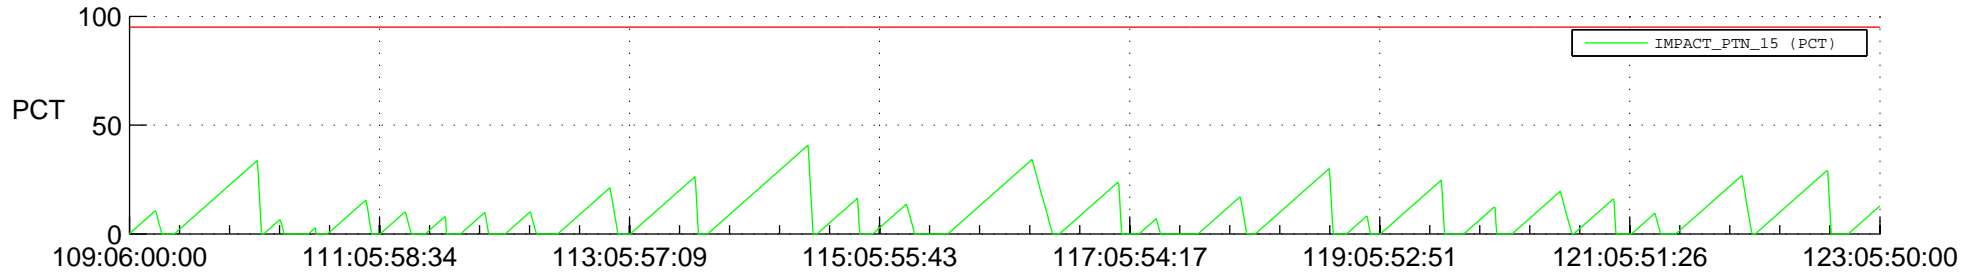

STEREO AHEAD SSR PCT Full Prediction

SWAVES_Percent_Full_Prediction

IMPACT_Percent_Full_Prediction

PLASTIC_Percent_Full_Prediction

Spacecraft_DownLink_Rate