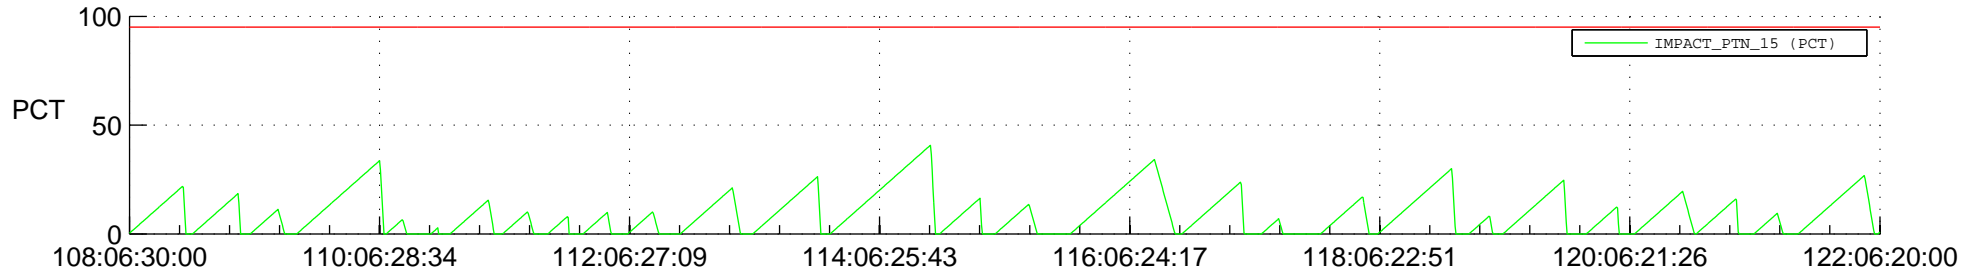

STEREO AHEAD SSR PCT Full Prediction

SWAVES_Percent_Full_Prediction

IMPACT_Percent_Full_Prediction

PLASTIC_Percent_Full_Prediction

Spacecraft_DownLink_Rate