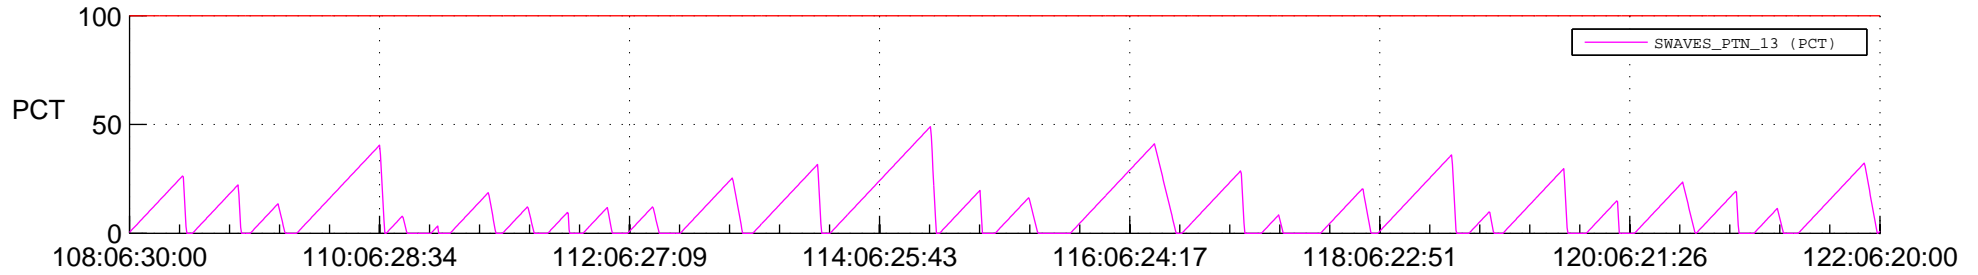

STEREO AHEAD SSR PCT Full Prediction

SWAVES_Percent_Full_Prediction

IMPACT_Percent_Full_Prediction

PLASTIC_Percent_Full_Prediction

Spacecraft_DownLink_Rate