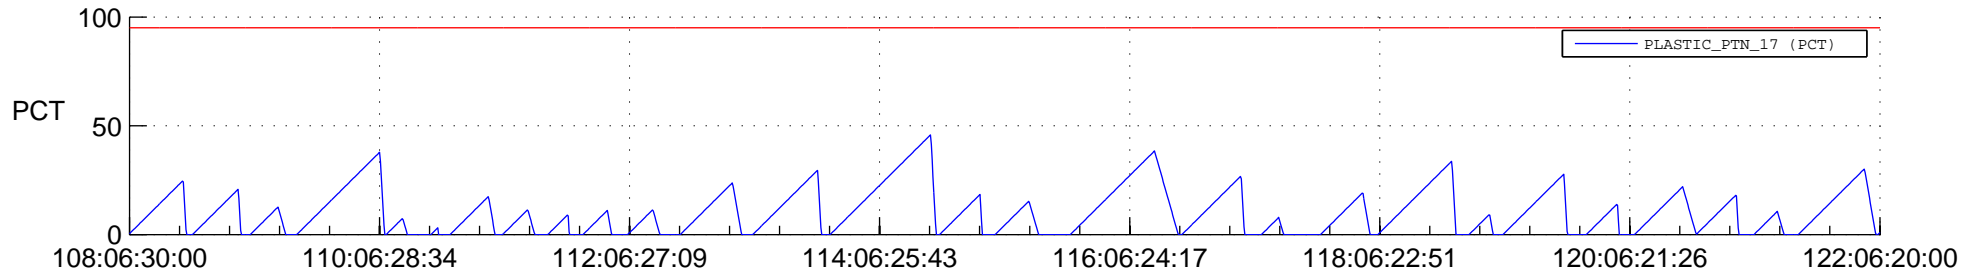

STEREO AHEAD SSR PCT Full Prediction

SWAVES_Percent_Full_Prediction

IMPACT_Percent_Full_Prediction

PLASTIC_Percent_Full_Prediction

Spacecraft_DownLink_Rate