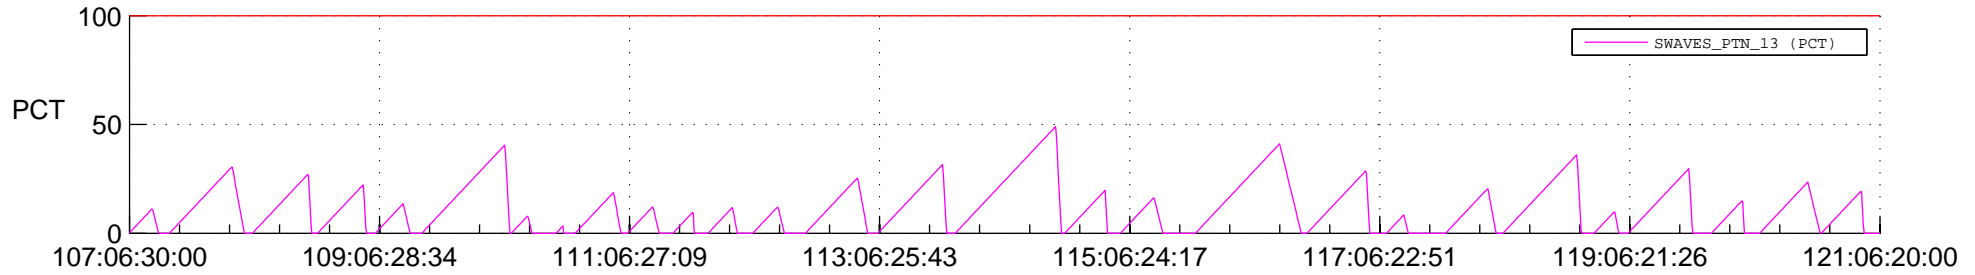

STEREO AHEAD SSR PCT Full Prediction

SWAVES_Percent_Full_Prediction

IMPACT_Percent_Full_Prediction

PLASTIC_Percent_Full_Prediction

Spacecraft_DownLink_Rate