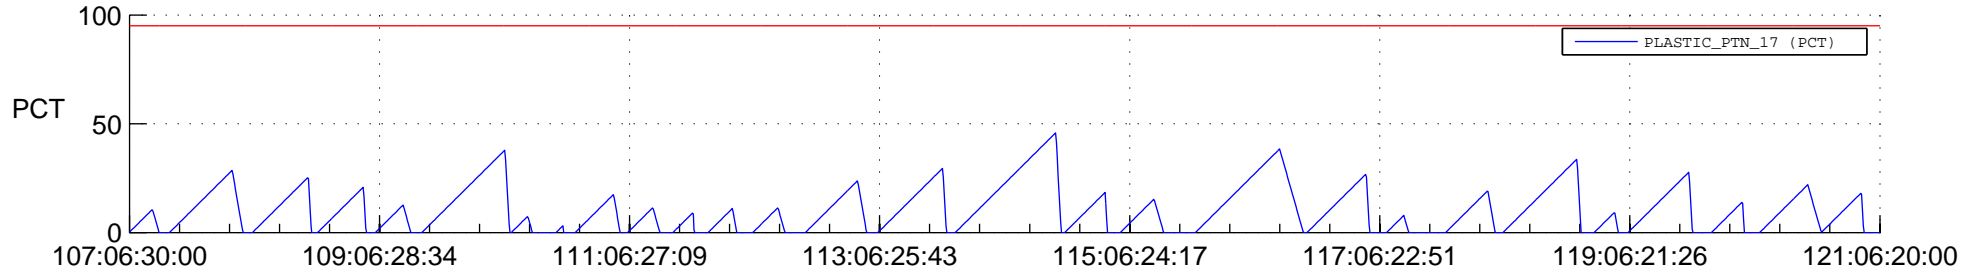

STEREO AHEAD SSR PCT Full Prediction

SWAVES_Percent_Full_Prediction

IMPACT_Percent_Full_Prediction

PLASTIC_Percent_Full_Prediction

Spacecraft_DownLink_Rate