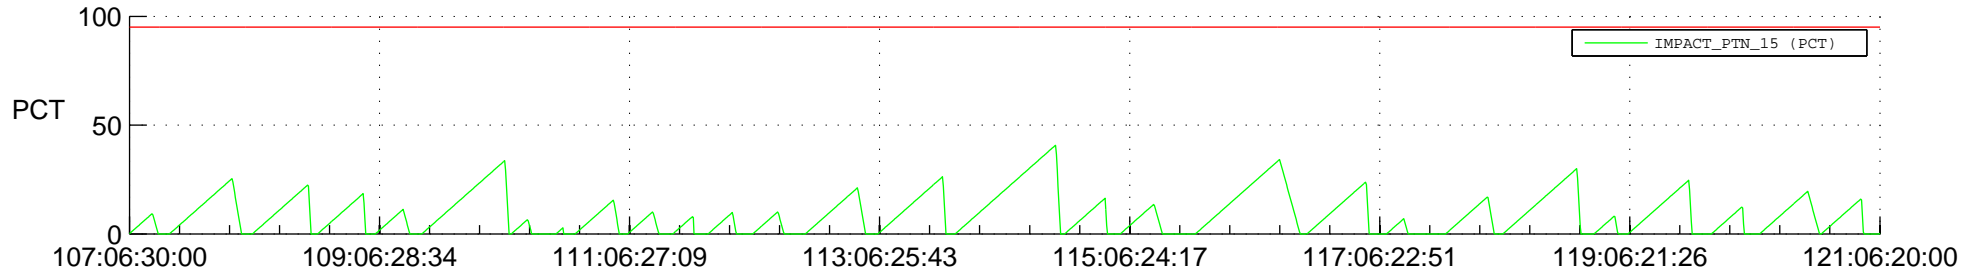

STEREO AHEAD SSR PCT Full Prediction

SWAVES_Percent_Full_Prediction

IMPACT_Percent_Full_Prediction

PLASTIC_Percent_Full_Prediction

Spacecraft_DownLink_Rate